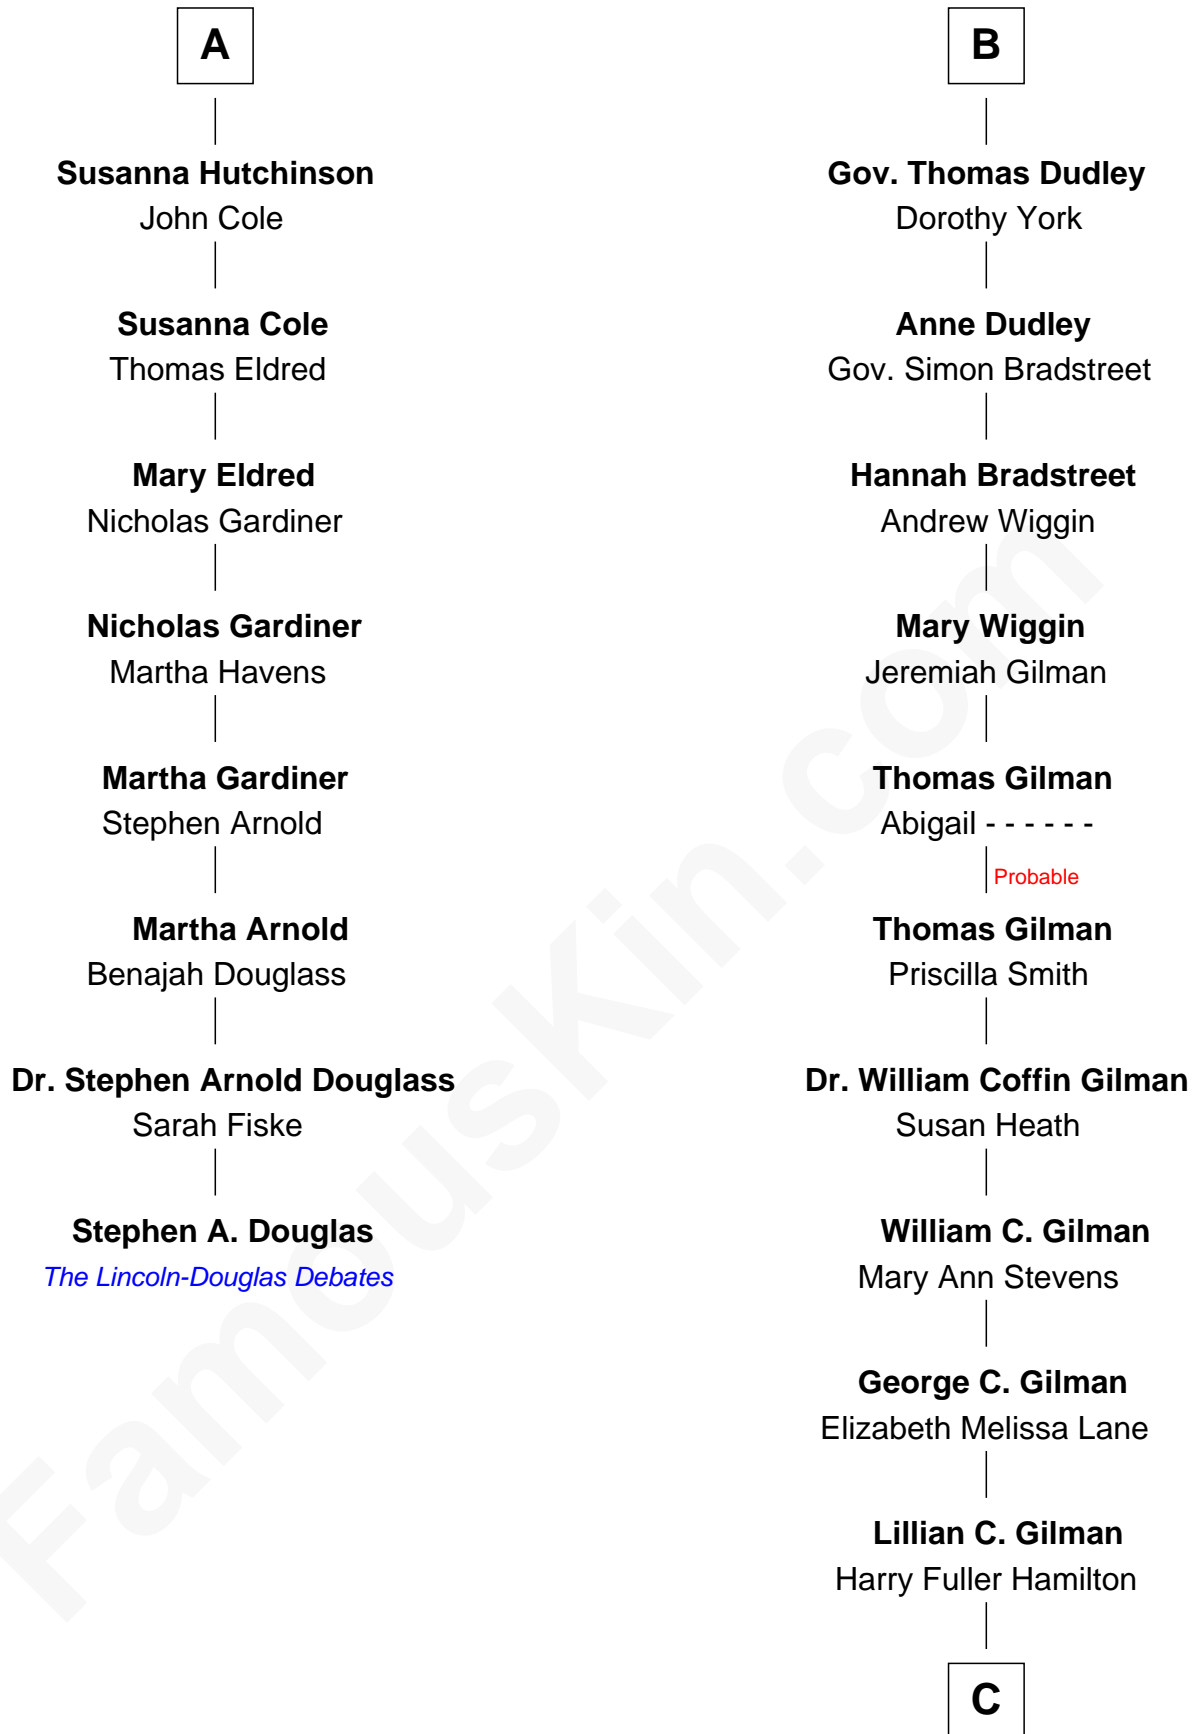

## Relationship Chart of

**Sir Thomas Blount**  
Agnes Hawley

**Anne Blount**  
William Marbury

**Robert Marbury**  
Katherine Williamson

**William Marbury**  
Agnes Lenton

**Rev. Francis Marbury**  
Bridget Dryden

**Anne Marbury**  
William Hutchinson

**A**

**Constance Blount**  
Sir John Sutton

**Sir John Sutton**  
Elizabeth Berkeley

**Sir Edmund Sutton**  
Joyce Tiptoft

**Sir Edward Sutton**  
Cecily Willoughby

**Sir John Sutton**  
Cecily Grey

**Sir Henry Dudley**  
----- Ashton

*Probable*

**Roger Dudley**  
Susanna Thorne

**B**

C

George William Hamilton

Anne Lucille Stevens

George Hamilton

*TV and Movie Actor*