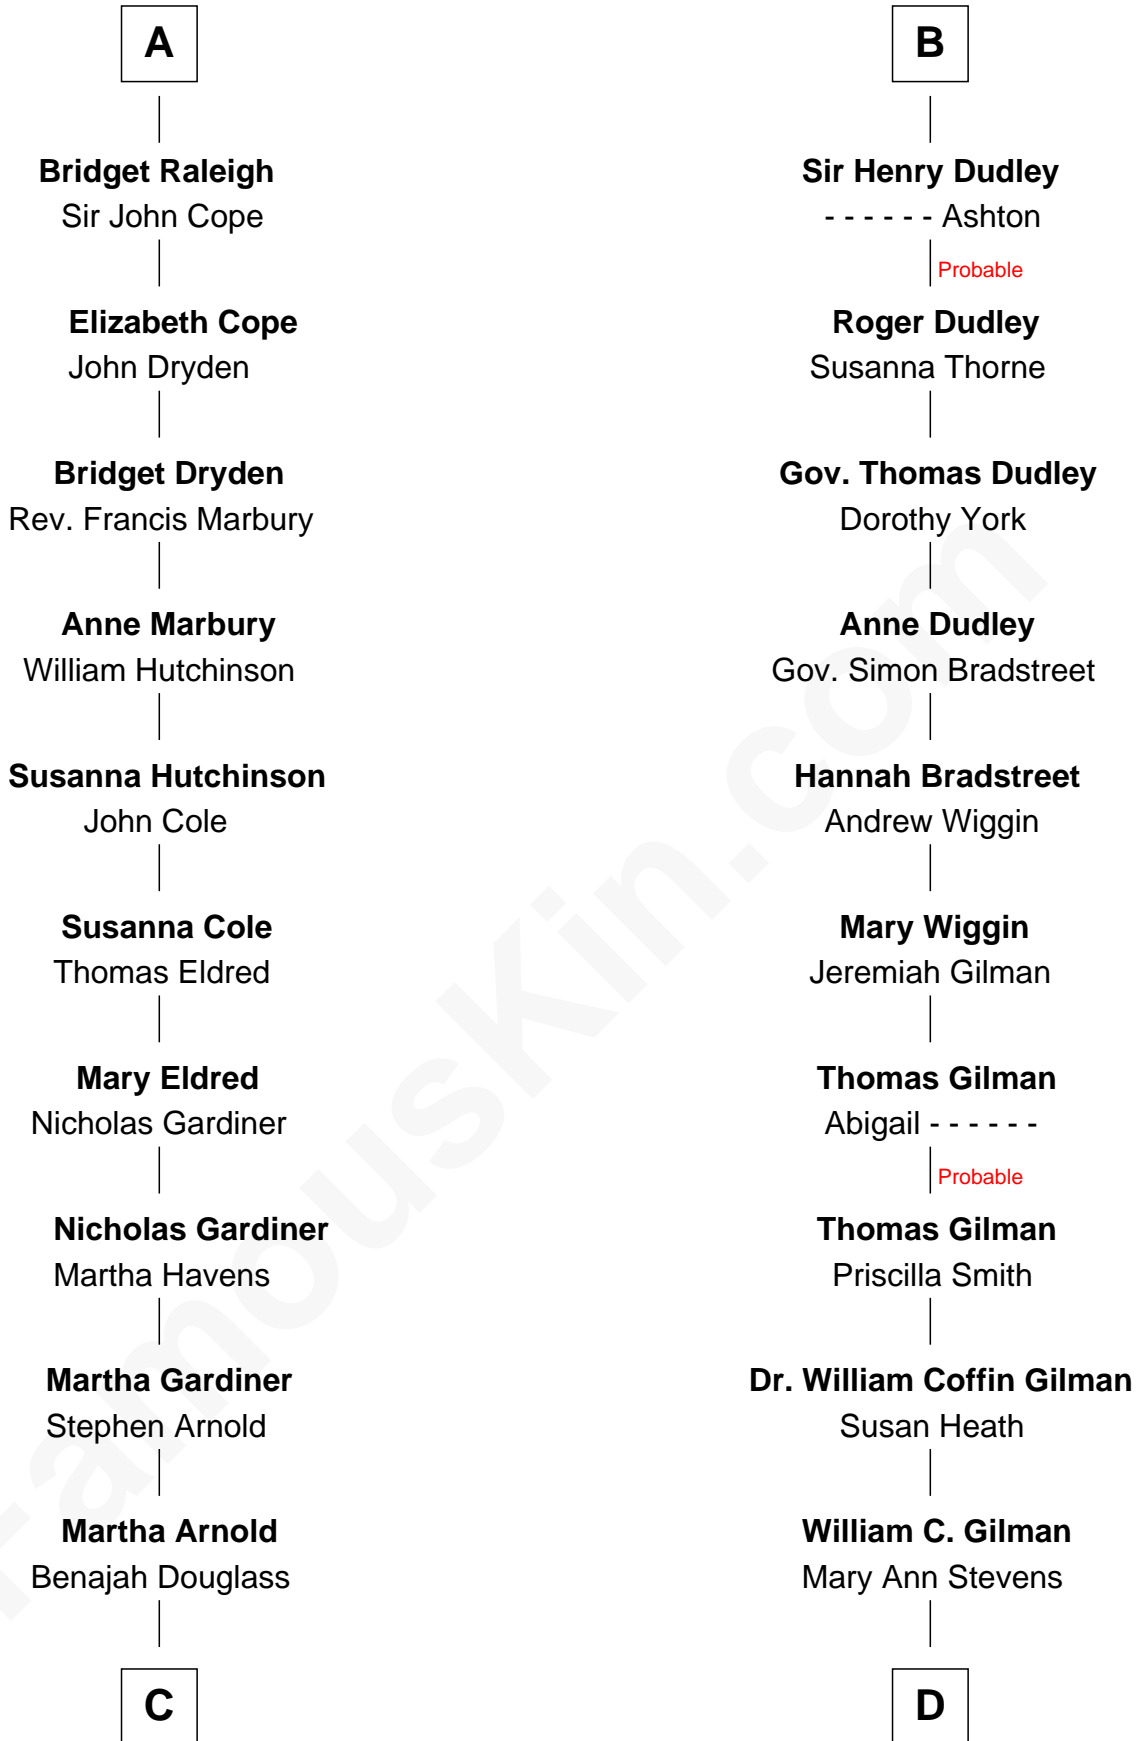

## Relationship Chart of

### Stephen A. Douglas

*Participated in Lincoln-Douglas Debates*

**18th cousin 2 times removed of**

**George Hamilton**  
*TV and Movie Actor*

**Edmund Fitzalan**  
Alice de Warenne

**C**

**Dr. Stephen Arnold Douglass**

Sarah Fiske

**Stephen A. Douglas**

*The Lincoln-Douglas Debates*

**D**

**George C. Gilman**

Elizabeth Melissa Lane

**Lillian C. Gilman**

Harry Fuller Hamilton