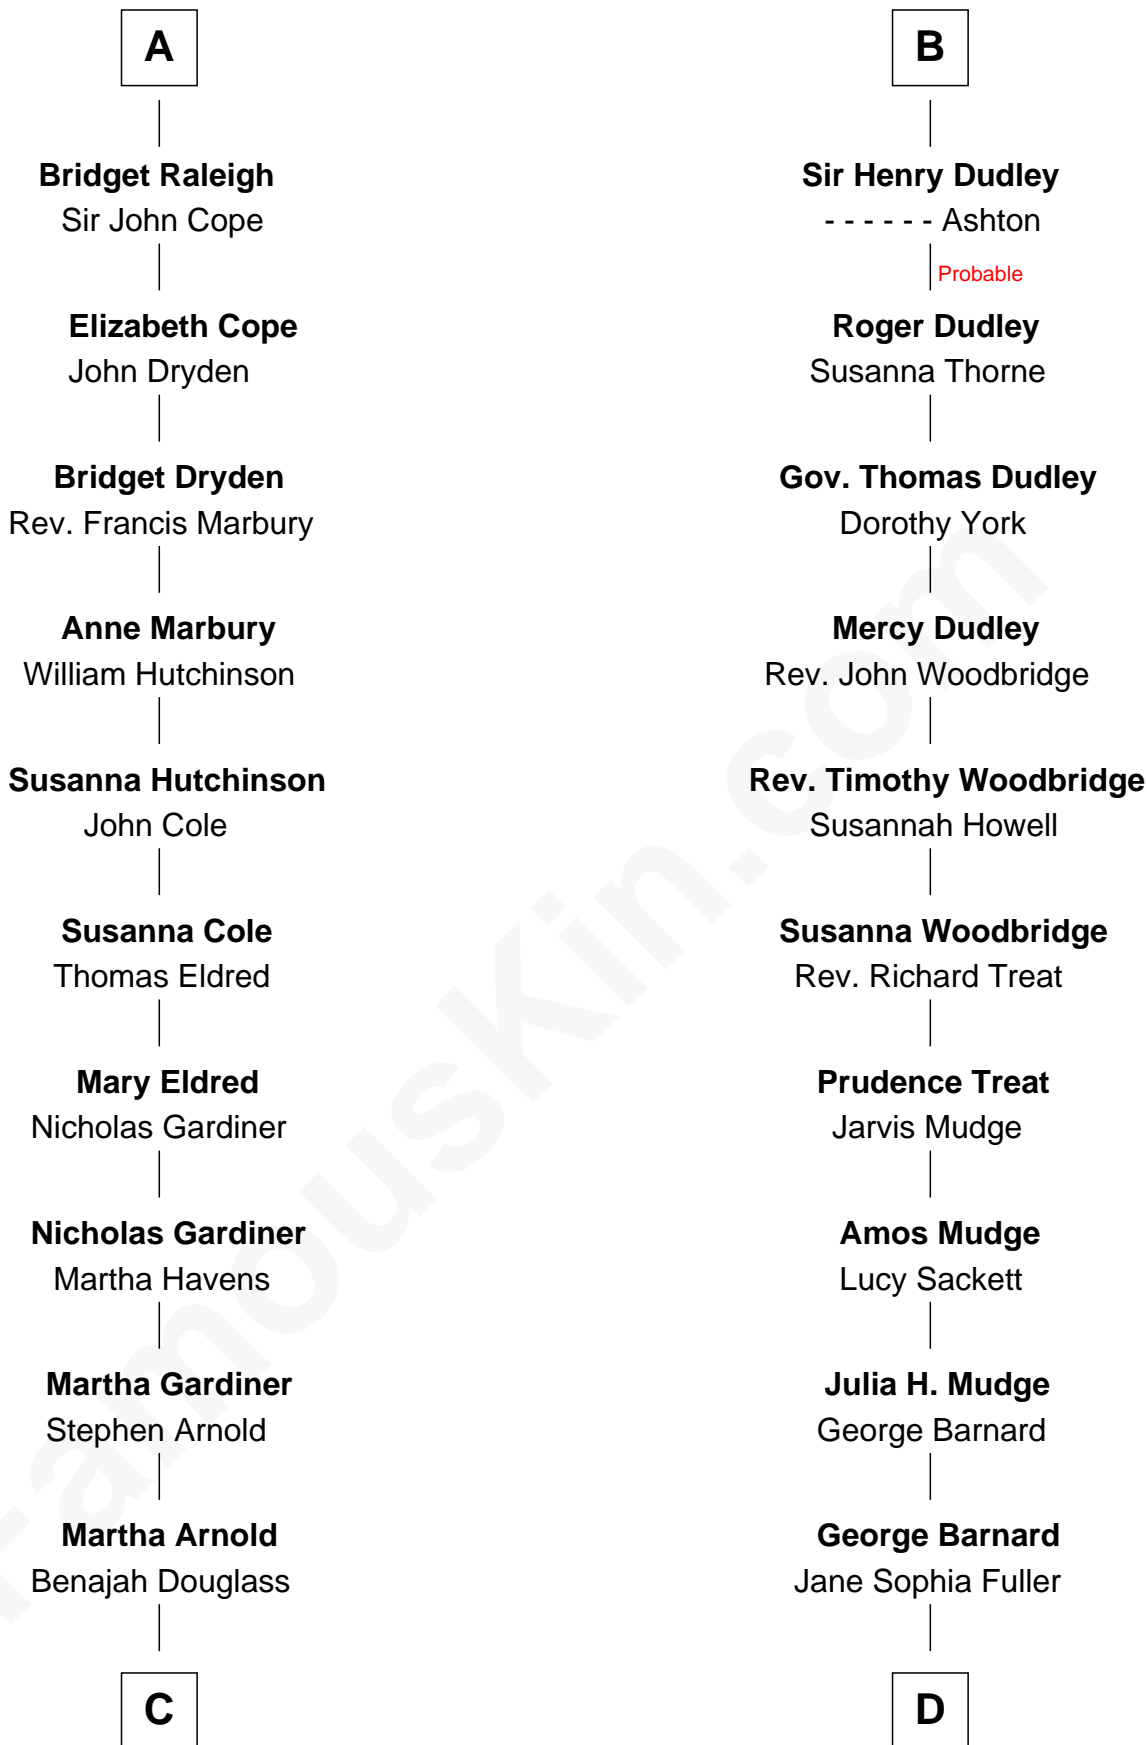

FamousKin.com

Relationship Chart of

Stephen A. Douglas

Participated in Lincoln-Douglas Debates

18th cousin 1 time removed of

Dick Clark

Radio and TV Host

Edmund Fitzalan

Alice de Warenne

C

Dr. Stephen Arnold Douglass

Sarah Fiske

Stephen A. Douglas

The Lincoln-Douglas Debates

D

Charles Fuller Barnard

Anna May Aldridge

Julia Fuller Barnard

Richard Augustus Clark

Dick Clark

Radio and TV Host

FamousKin.com