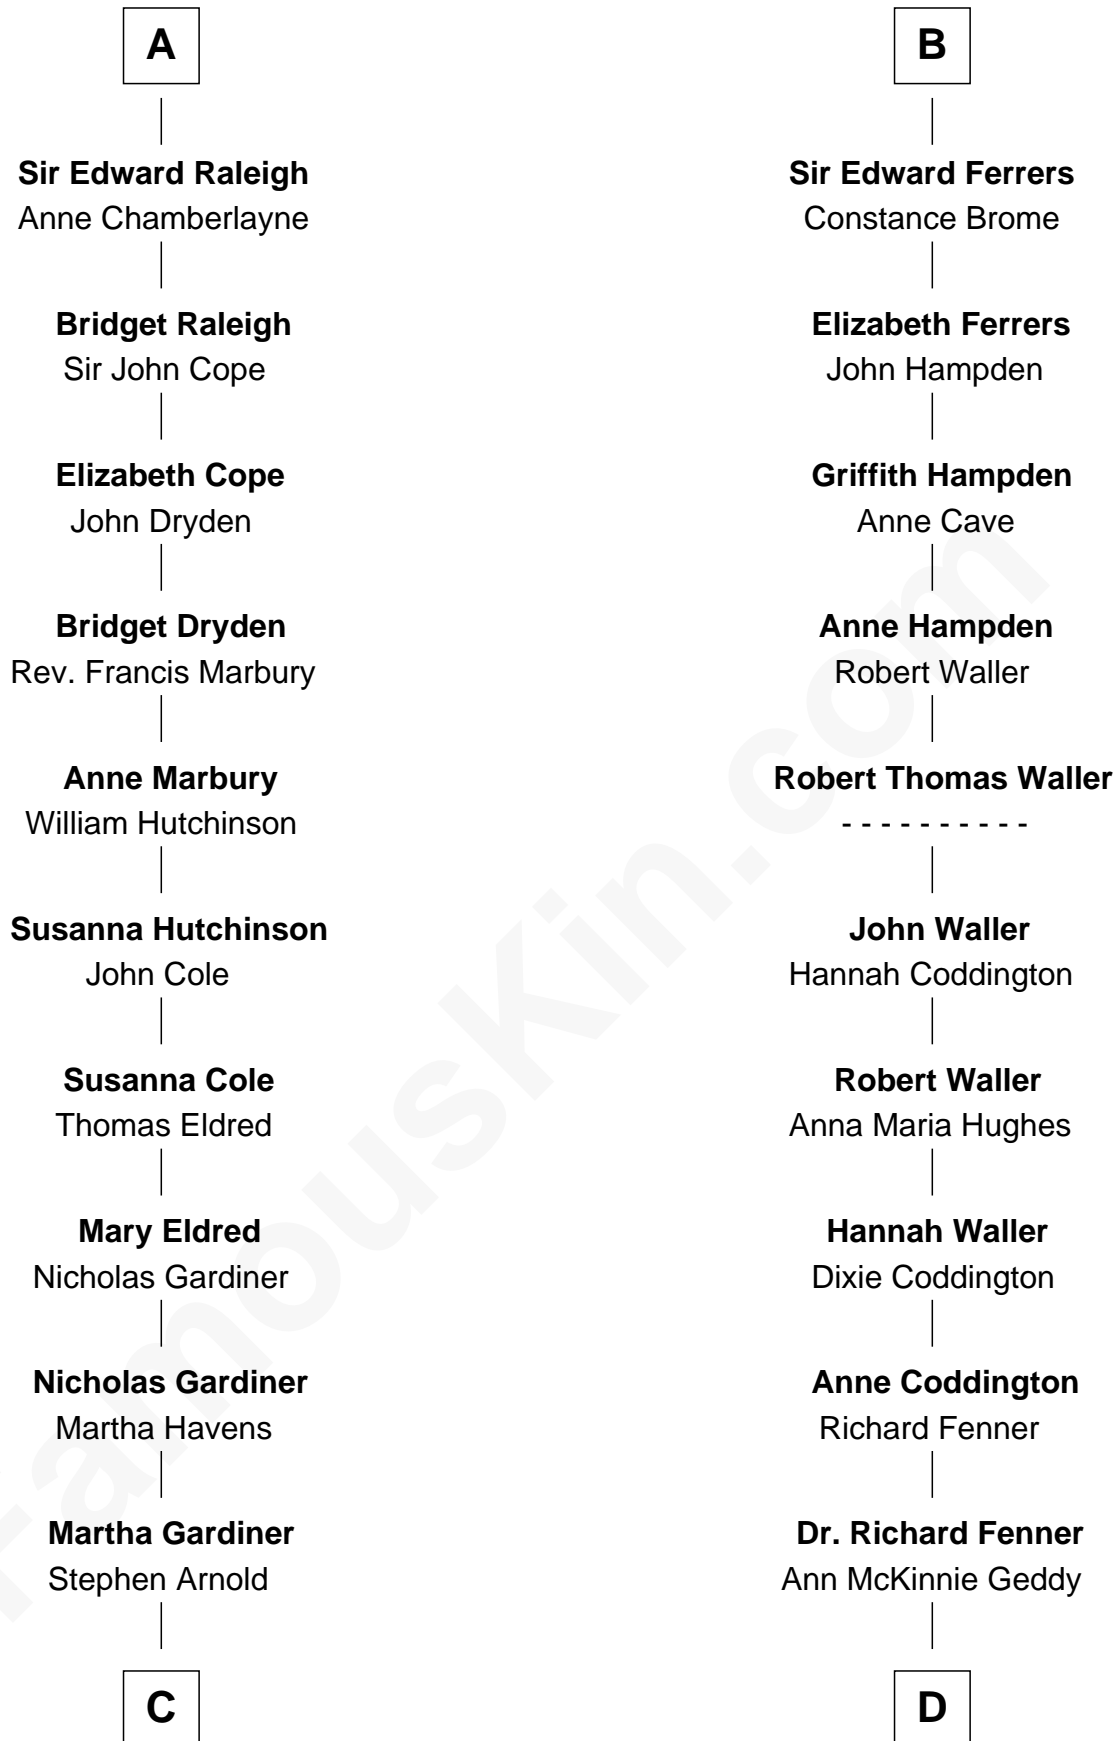

FamousKin.com

Relationship Chart of

Stephen A. Douglas

Participated in Lincoln-Douglas Debates

19th cousin 2 times removed of

John McCain

U.S. Senator from Arizona

Sir Gilbert de Clare

Margaret Despencer

Phillippa Ferrers

Sir Thomas Greene

Elizabeth Greene

William Raleigh

Sir Edward Raleigh

Margaret Verney

A

Sir William Ferrers

Philippa Clifford

Sir Thomas Ferrers

Elizabeth Freville

Sir Henry Ferrers

Margaret Heckstall

B

C

Martha Arnold
Benajah Douglass

Dr. Stephen Arnold Douglass
Sarah Fiske

Stephen A. Douglas
The Lincoln-Douglas Debates

D

Eliza Geddy Fenner
James Vaulx

James Junius Vaulx
Margaret Garside

Katherine Davey Vaulx
Adm. John Sidney McCain