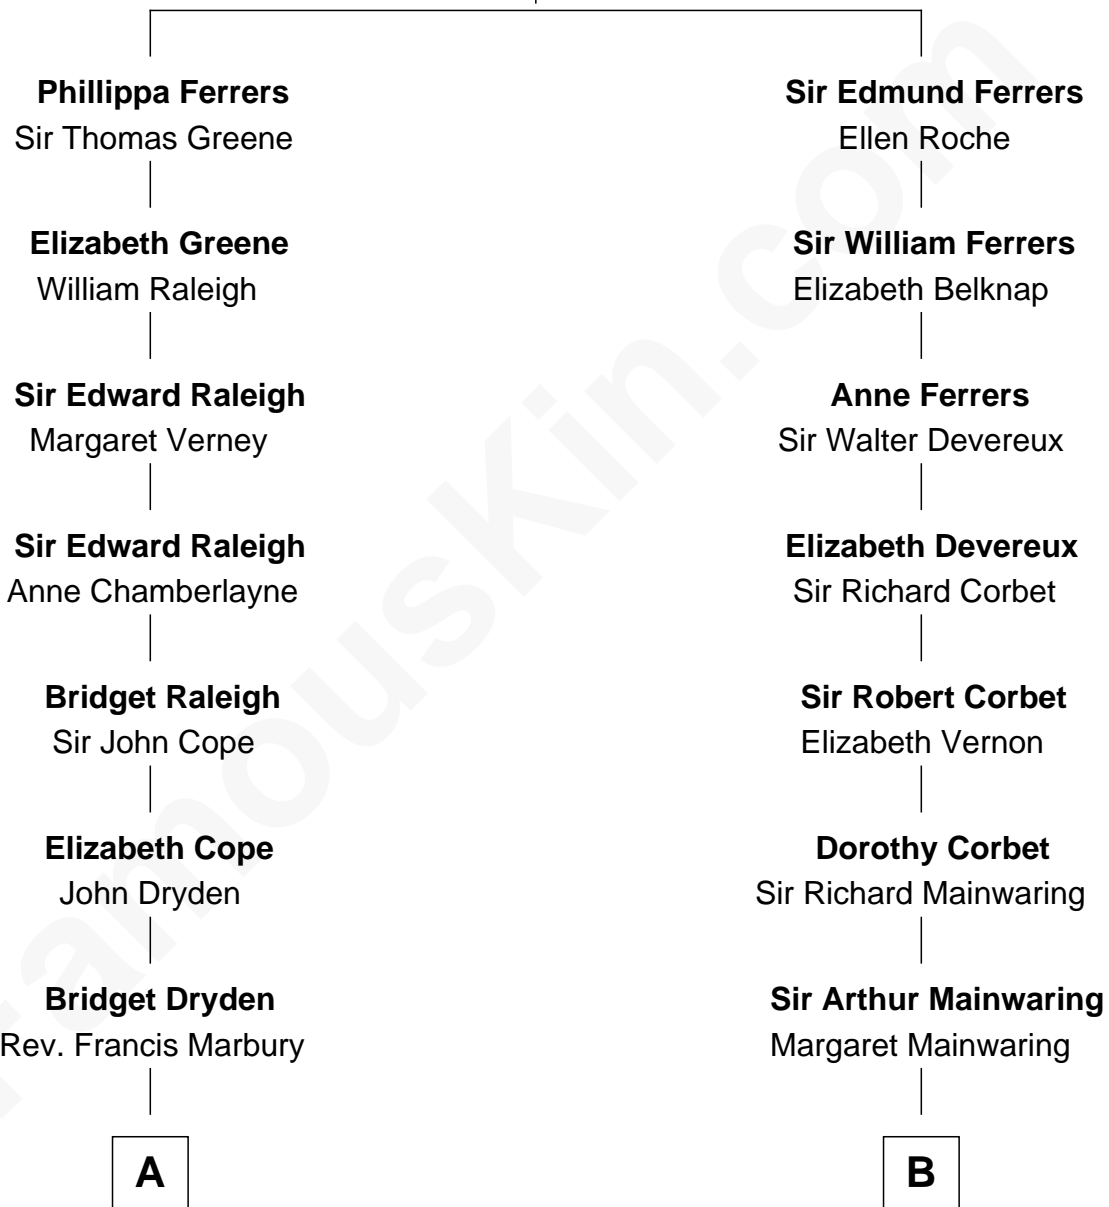

## Relationship Chart of

### Stephen A. Douglas

*Participated in Lincoln-Douglas Debates*

15th cousin 4 times removed of

**Illeana Douglas**

*TV and Movie Actress*

**Robert de Ferrers**  
Margaret Despencer

C

**Melvyn Edouard Hesselberg**

Rosalind Hightower

**Gregory Hesselberg**

Joan Georgescu

**Illeana Douglas**

*TV and Movie Actress*

FamousKin.com