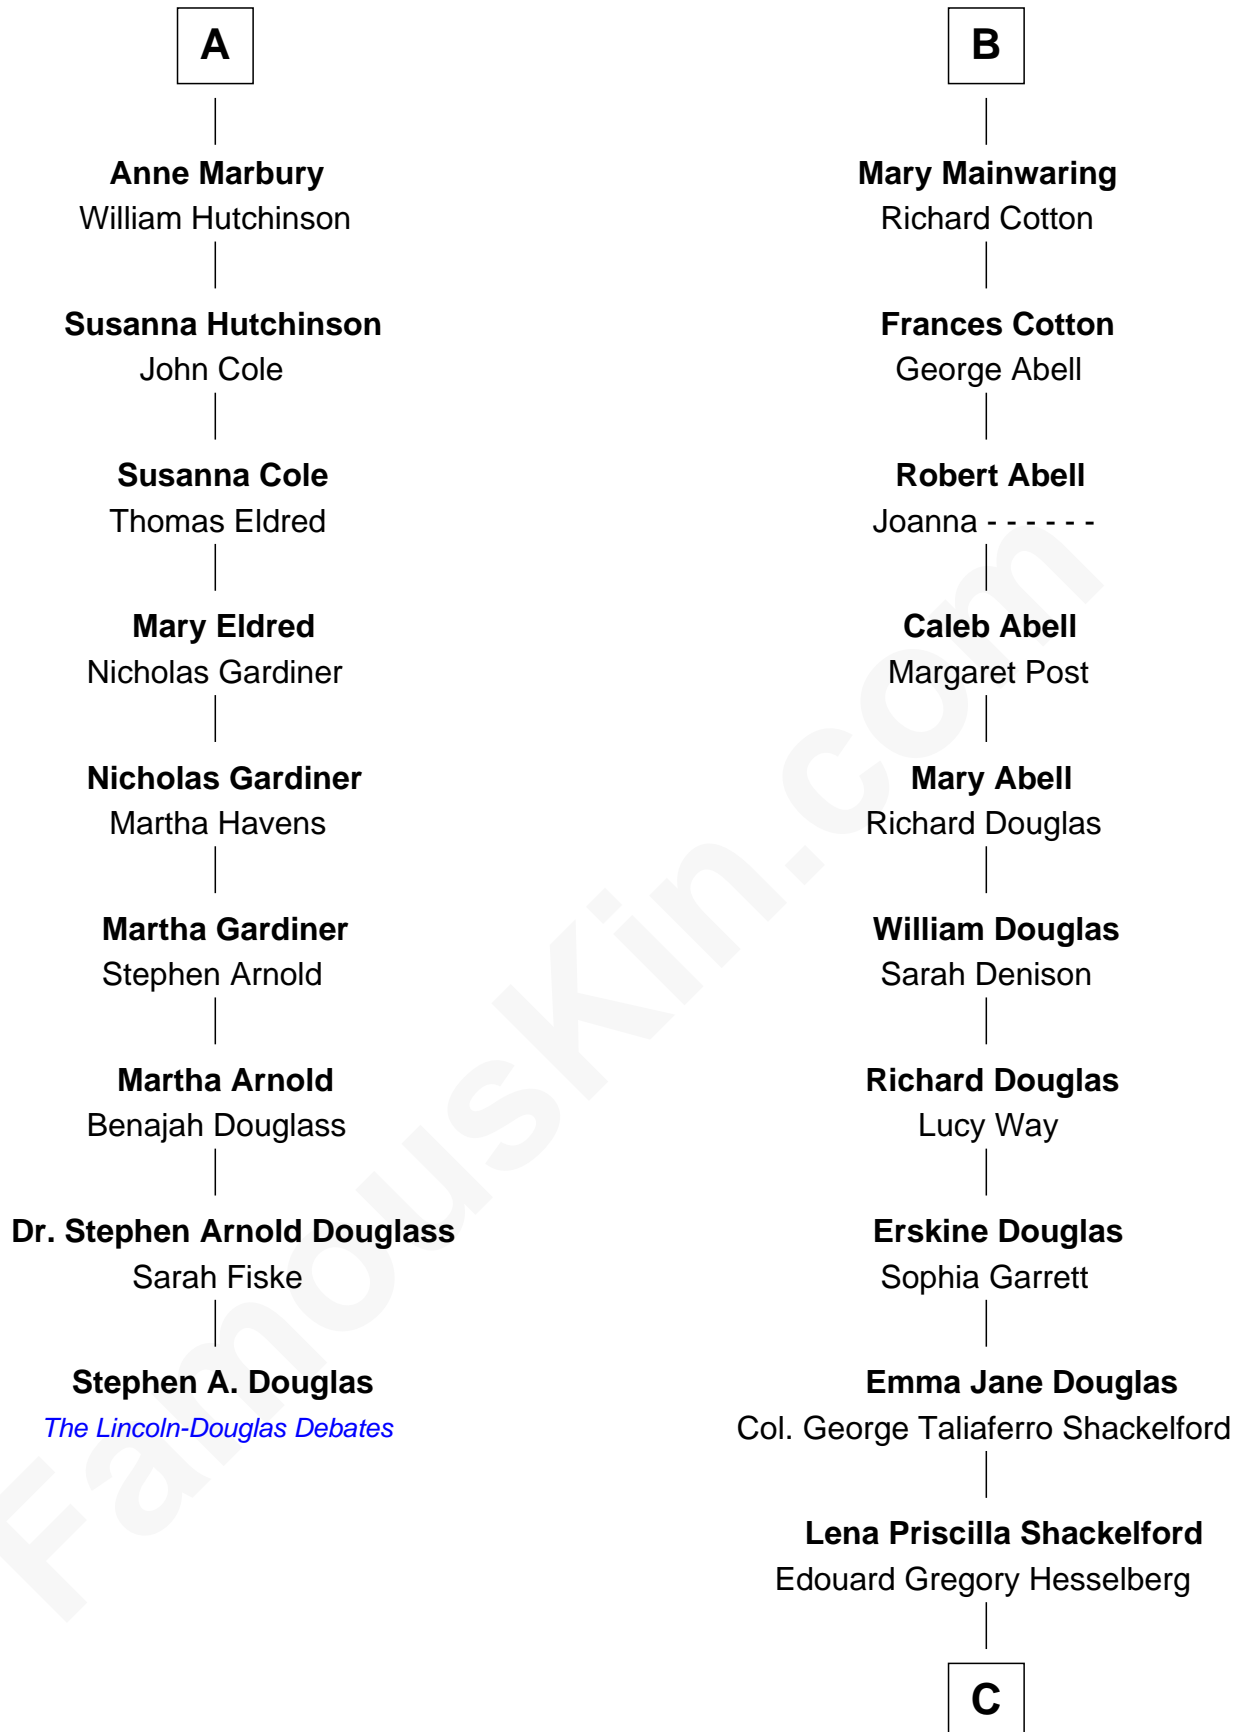

## Relationship Chart of

### Stephen A. Douglas

*Participated in Lincoln-Douglas Debates*

15th cousin 4 times removed of

**Illeana Douglas**

*TV and Movie Actress*

**Robert de Ferrers**  
Margaret Despencer

C

**Melvyn Edouard Hesselberg**

Rosalind Hightower

**Gregory Hesselberg**

Joan Georgescu

**Illeana Douglas**

*TV and Movie Actress*

FamousKin.com