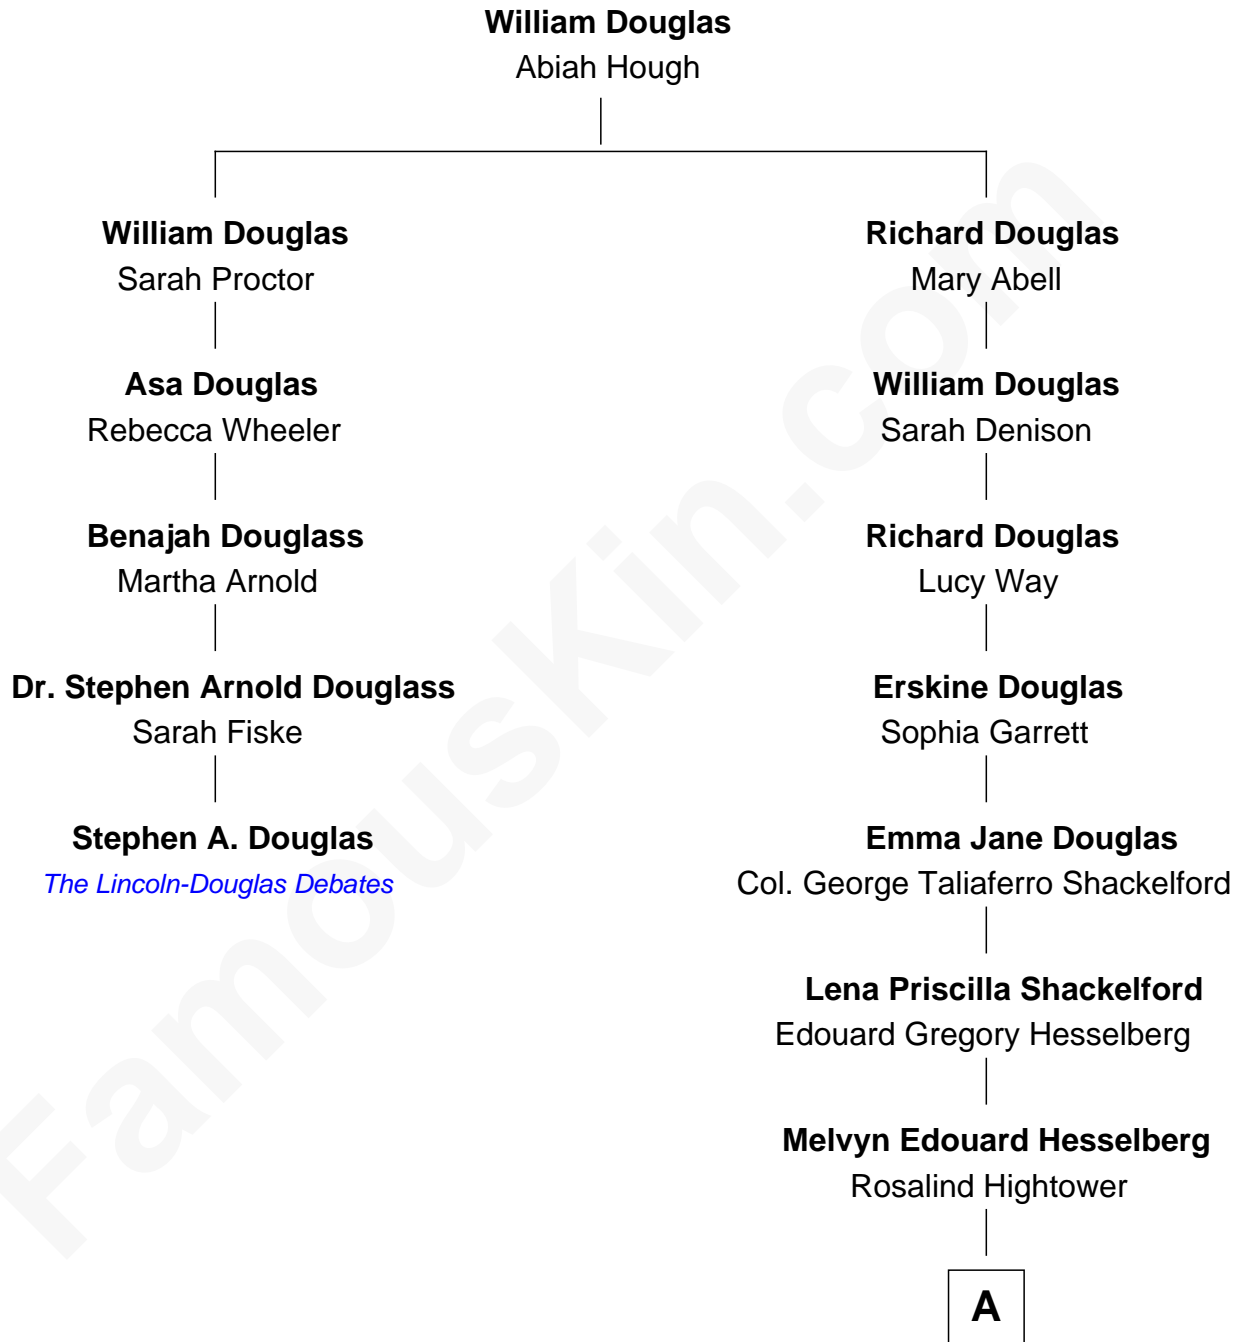

# FamousKin.com

## Relationship Chart of

### Stephen A. Douglas

*Participated in Lincoln-Douglas Debates*

4th cousin 4 times removed of

### Illeana Douglas

*TV and Movie Actress*

A

Gregory Hesselberg

Joan Georgescu

Illeana Douglas

*TV and Movie Actress*

FamousKin.com