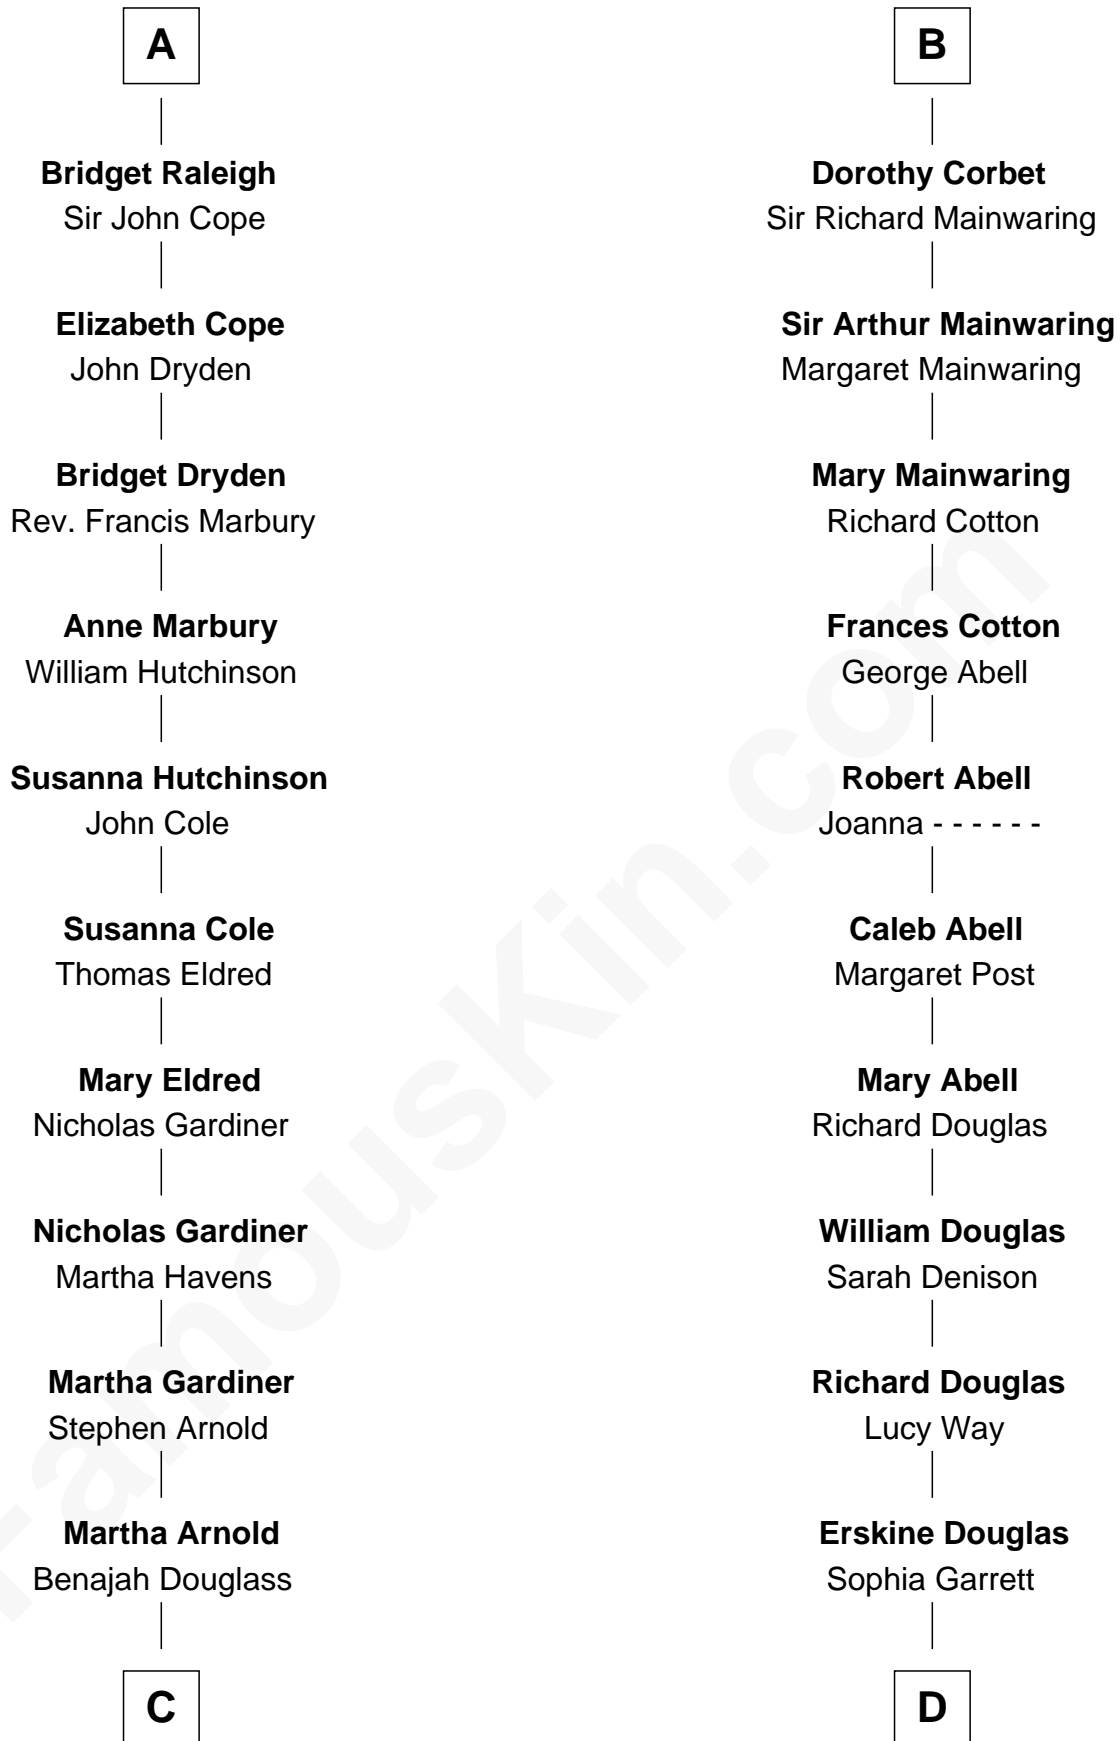

FamousKin.com

Relationship Chart of

Stephen A. Douglas

Participated in Lincoln-Douglas Debates

18th cousin 3 times removed of

Illeana Douglas

TV and Movie Actress

Edmund Fitzalan

Alice de Warenne

C

Dr. Stephen Arnold Douglass

Sarah Fiske

Stephen A. Douglas

The Lincoln-Douglas Debates

D

Emma Jane Douglas

Col. George Taliaferro Shackelford

Lena Priscilla Shackelford

Edouard Gregory Hesselberg

Melvyn Edouard Hesselberg

Rosalind Hightower

Gregory Hesselberg

Joan Georgescu

Illeana Douglas