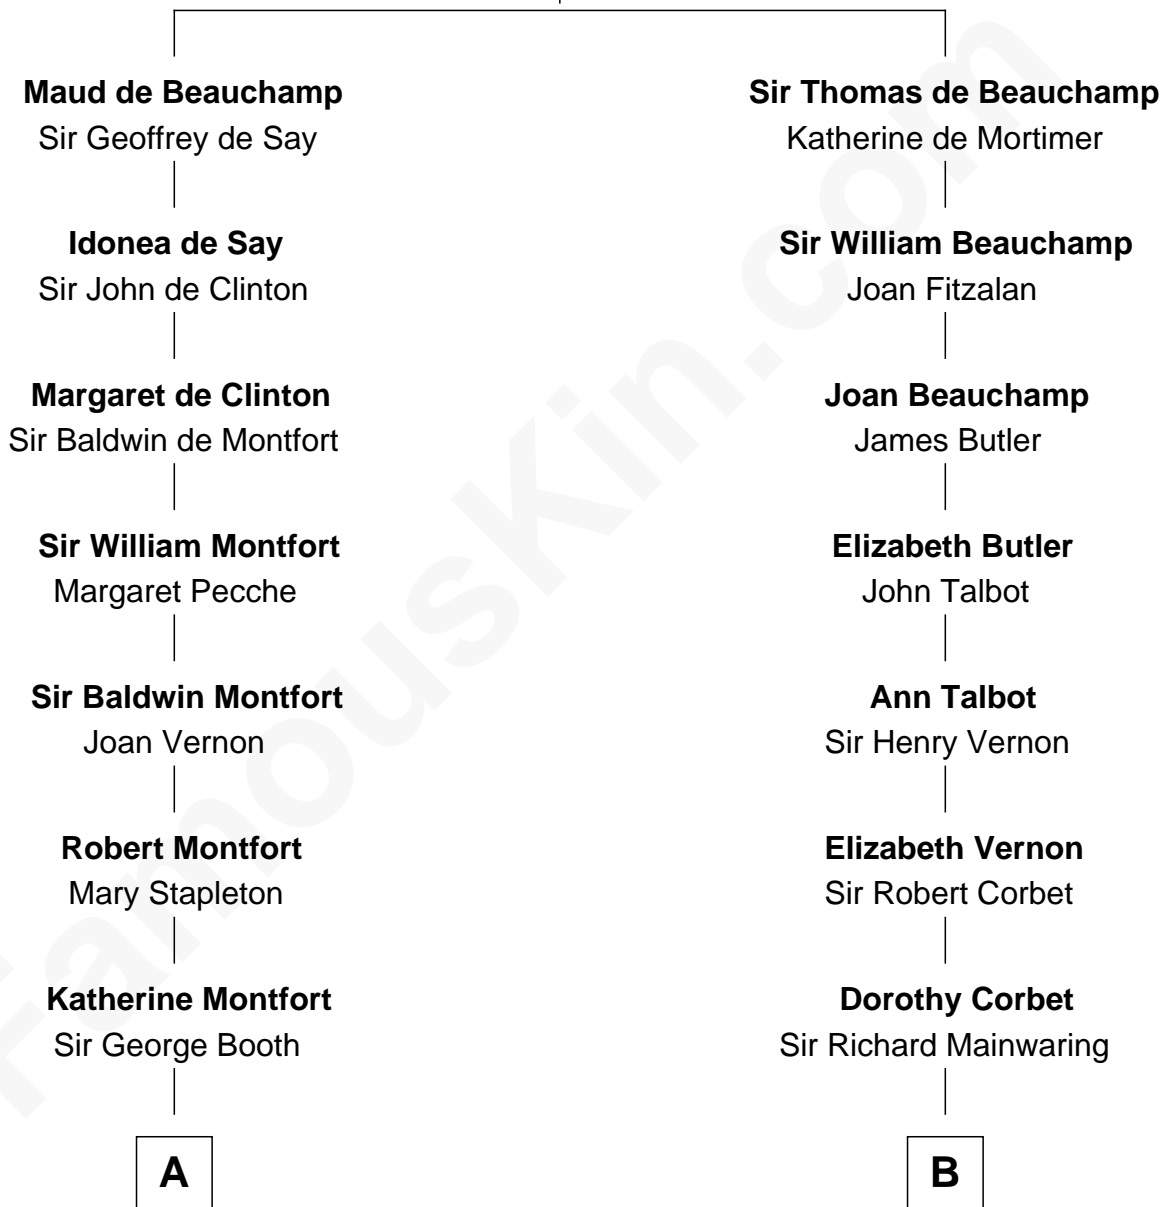

## Relationship Chart of

### Stephen A. Douglas

*Participated in Lincoln-Douglas Debates*

**18th cousin 2 times removed of**

**Illeana Douglas**

*TV and Movie Actress*

**Guy de Beauchamp**

Alice de Toeni

**C**

**Sarah Fiske**  
Dr. Stephen Arnold Douglass

**Stephen A. Douglas**  
*The Lincoln-Douglas Debates*

**D**

**Lena Priscilla Shackelford**  
Edouard Gregory Hesselberg

**Melvyn Edouard Hesselberg**  
Rosalind Hightower