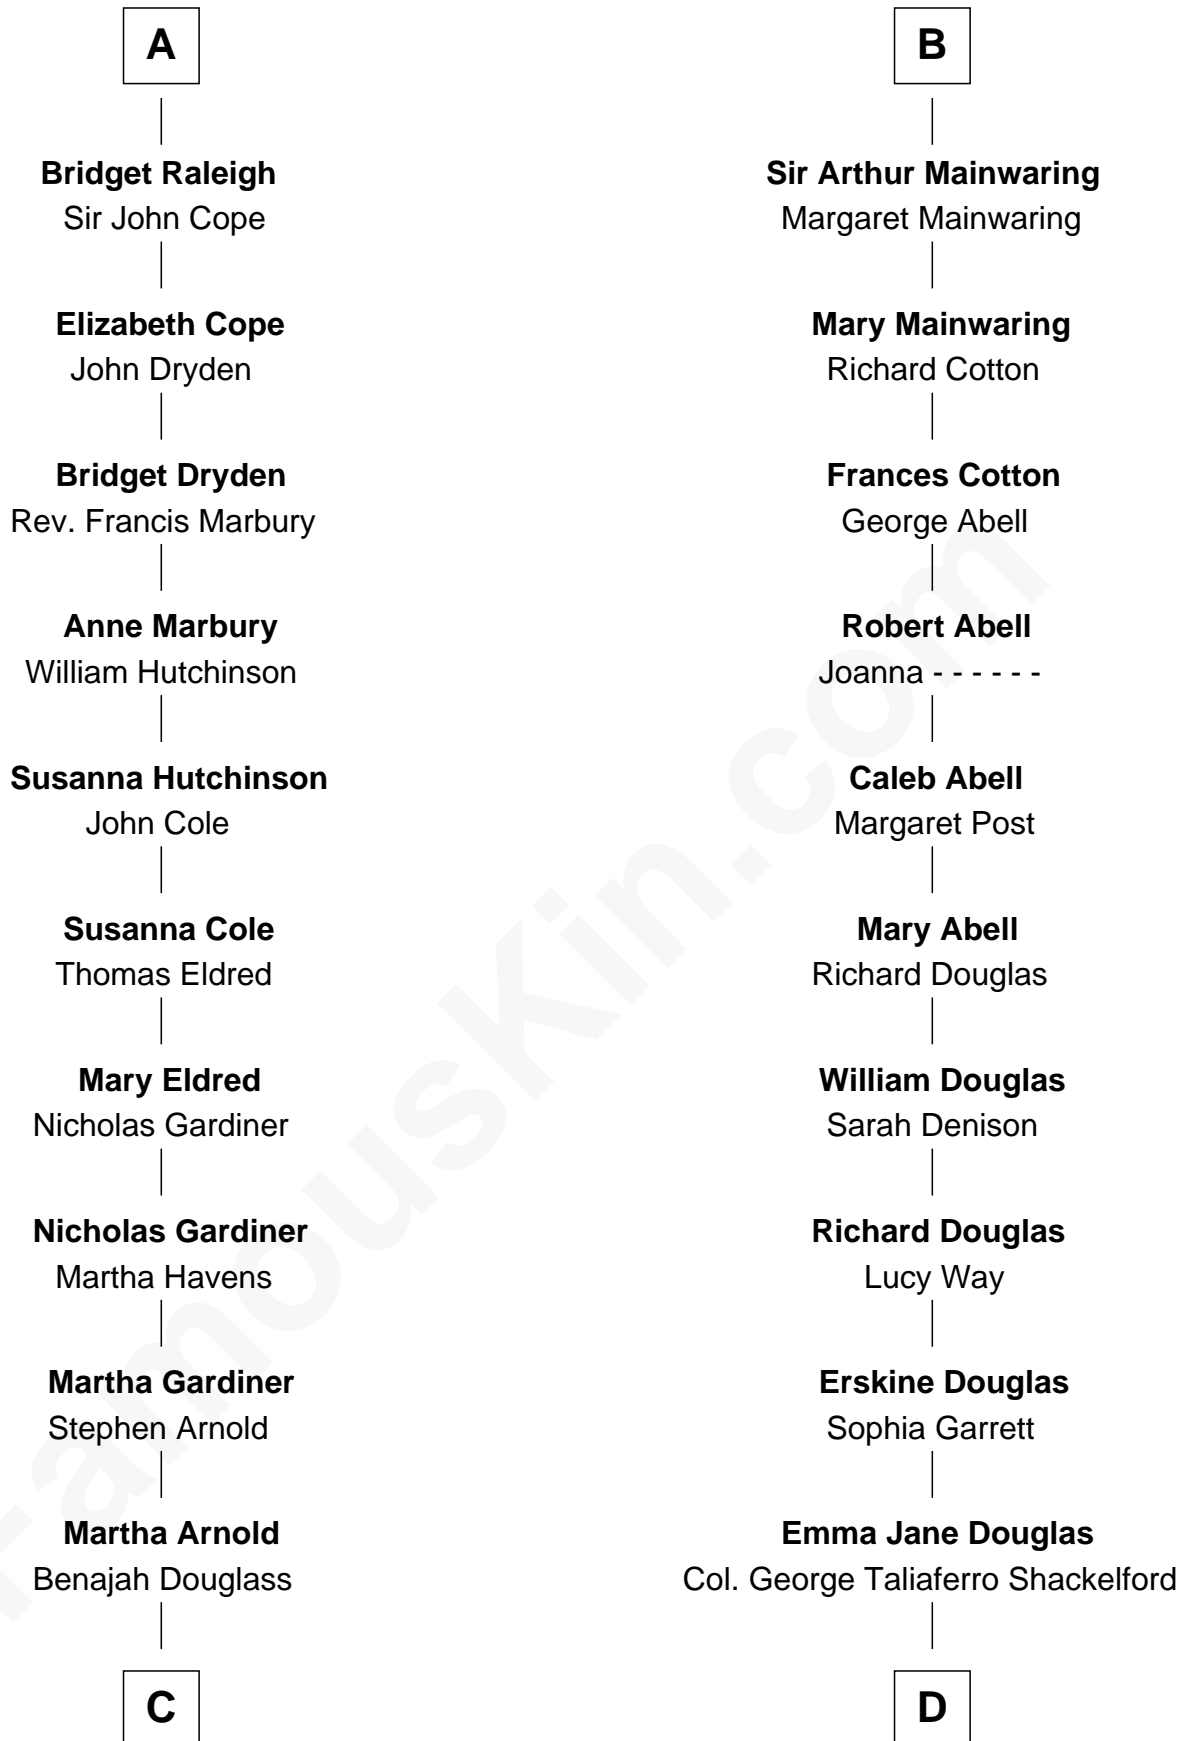

FamousKin.com

Relationship Chart of

Stephen A. Douglas

Participated in Lincoln-Douglas Debates

18th cousin 2 times removed of

Illeana Douglas

TV and Movie Actress

C

Dr. Stephen Arnold Douglass

Sarah Fiske

Stephen A. Douglas

The Lincoln-Douglas Debates

D

Lena Priscilla Shackelford

Edouard Gregory Hesselberg

Melvyn Edouard Hesselberg