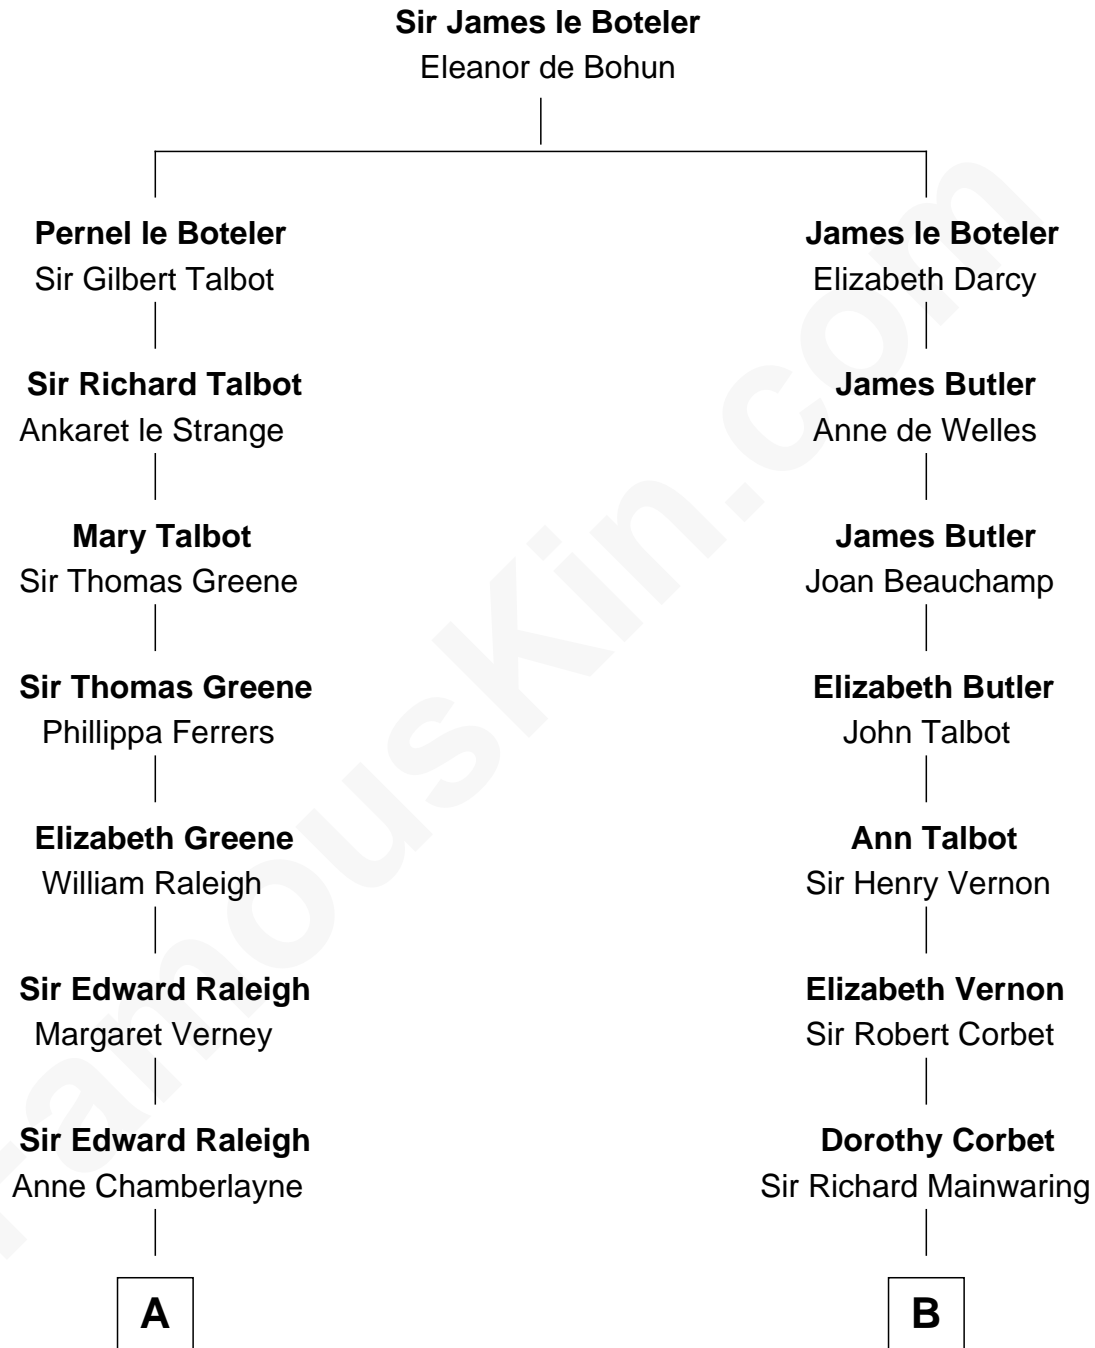

FamousKin.com

Relationship Chart of

Stephen A. Douglas

Participated in Lincoln-Douglas Debates

18th cousin 2 times removed of

Illeana Douglas

TV and Movie Actress

C

Dr. Stephen Arnold Douglass

Sarah Fiske

Stephen A. Douglas

The Lincoln-Douglas Debates

D

Lena Priscilla Shackelford

Edouard Gregory Hesselberg

Melvyn Edouard Hesselberg