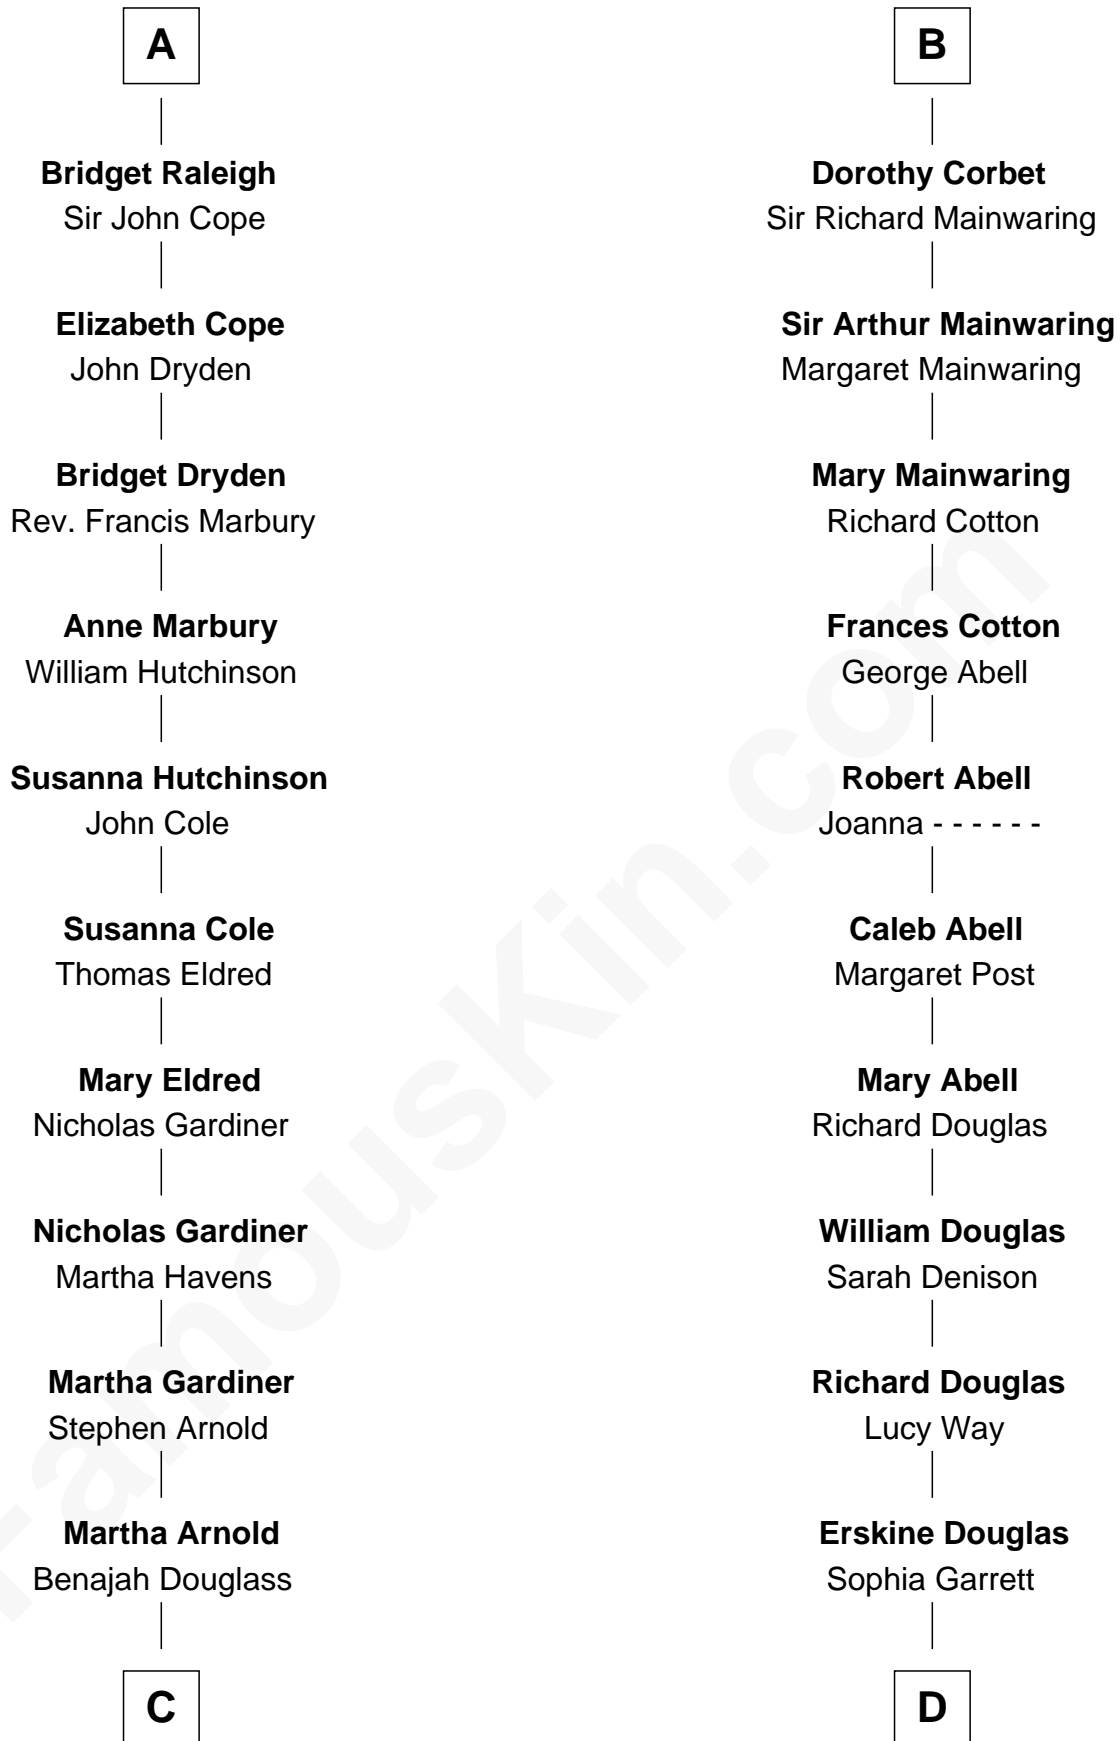

FamousKin.com

Relationship Chart of

Stephen A. Douglas

Participated in Lincoln-Douglas Debates

18th cousin 1 time removed of

Melvyn Douglas
Movie Actor

Edmund Fitzalan
Alice de Warenne

C

Dr. Stephen Arnold Douglass

Sarah Fiske

Stephen A. Douglas

The Lincoln-Douglas Debates

D

Emma Jane Douglas

Col. George Taliaferro Shackelford

Lena Priscilla Shackelford