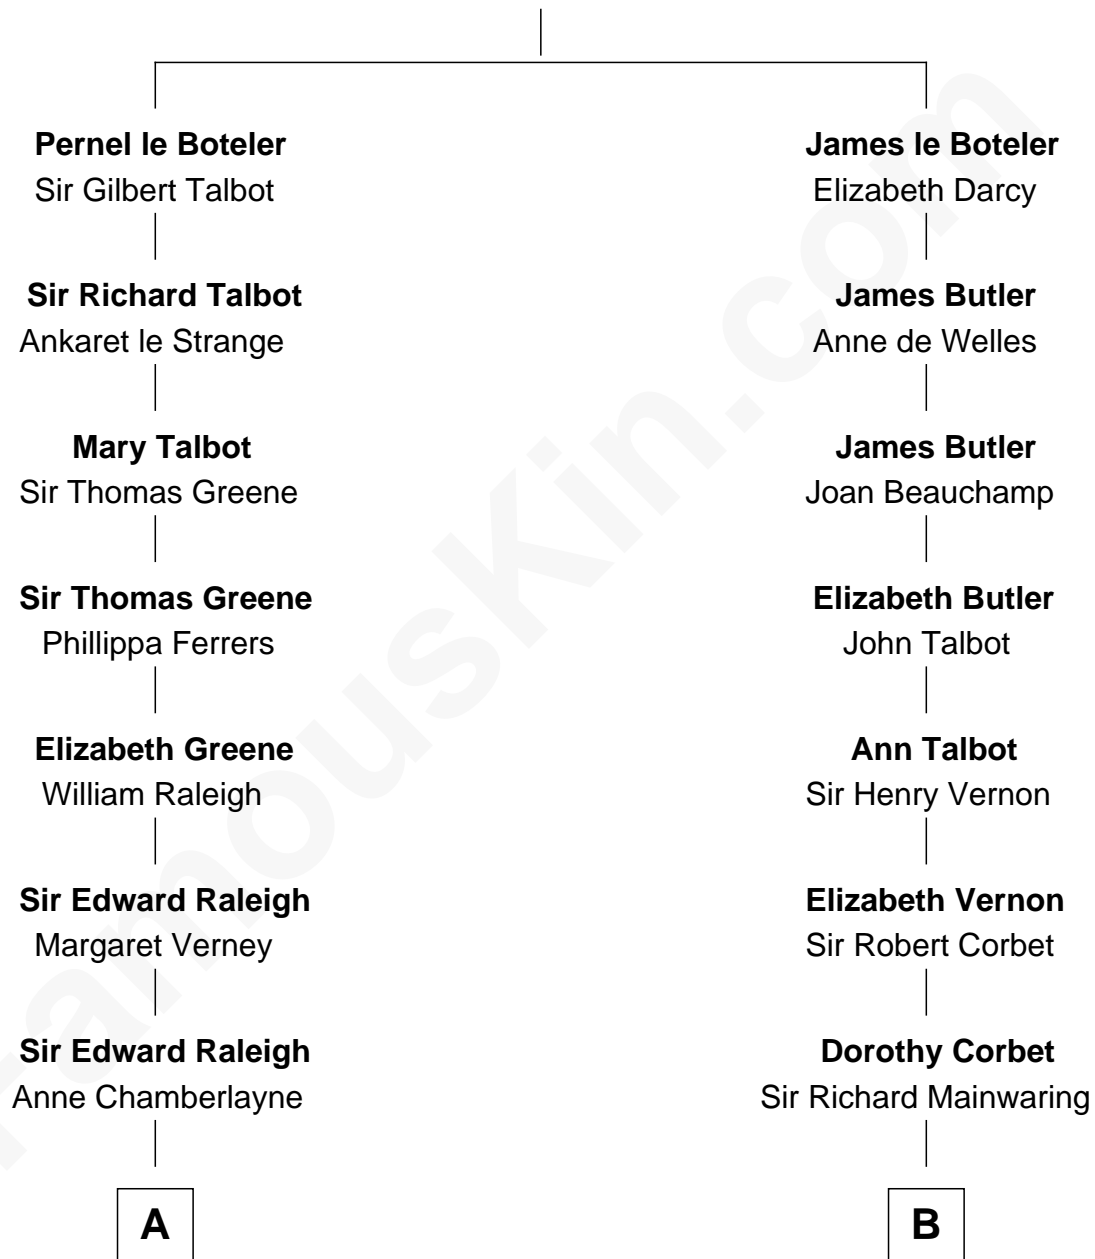

## Relationship Chart of

### Stephen A. Douglas

*Participated in Lincoln-Douglas Debates*

18th cousin of

**Melvyn Douglas**  
*Movie Actor*

**Sir James le Boteler**  
Eleanor de Bohun

FamousKin.com