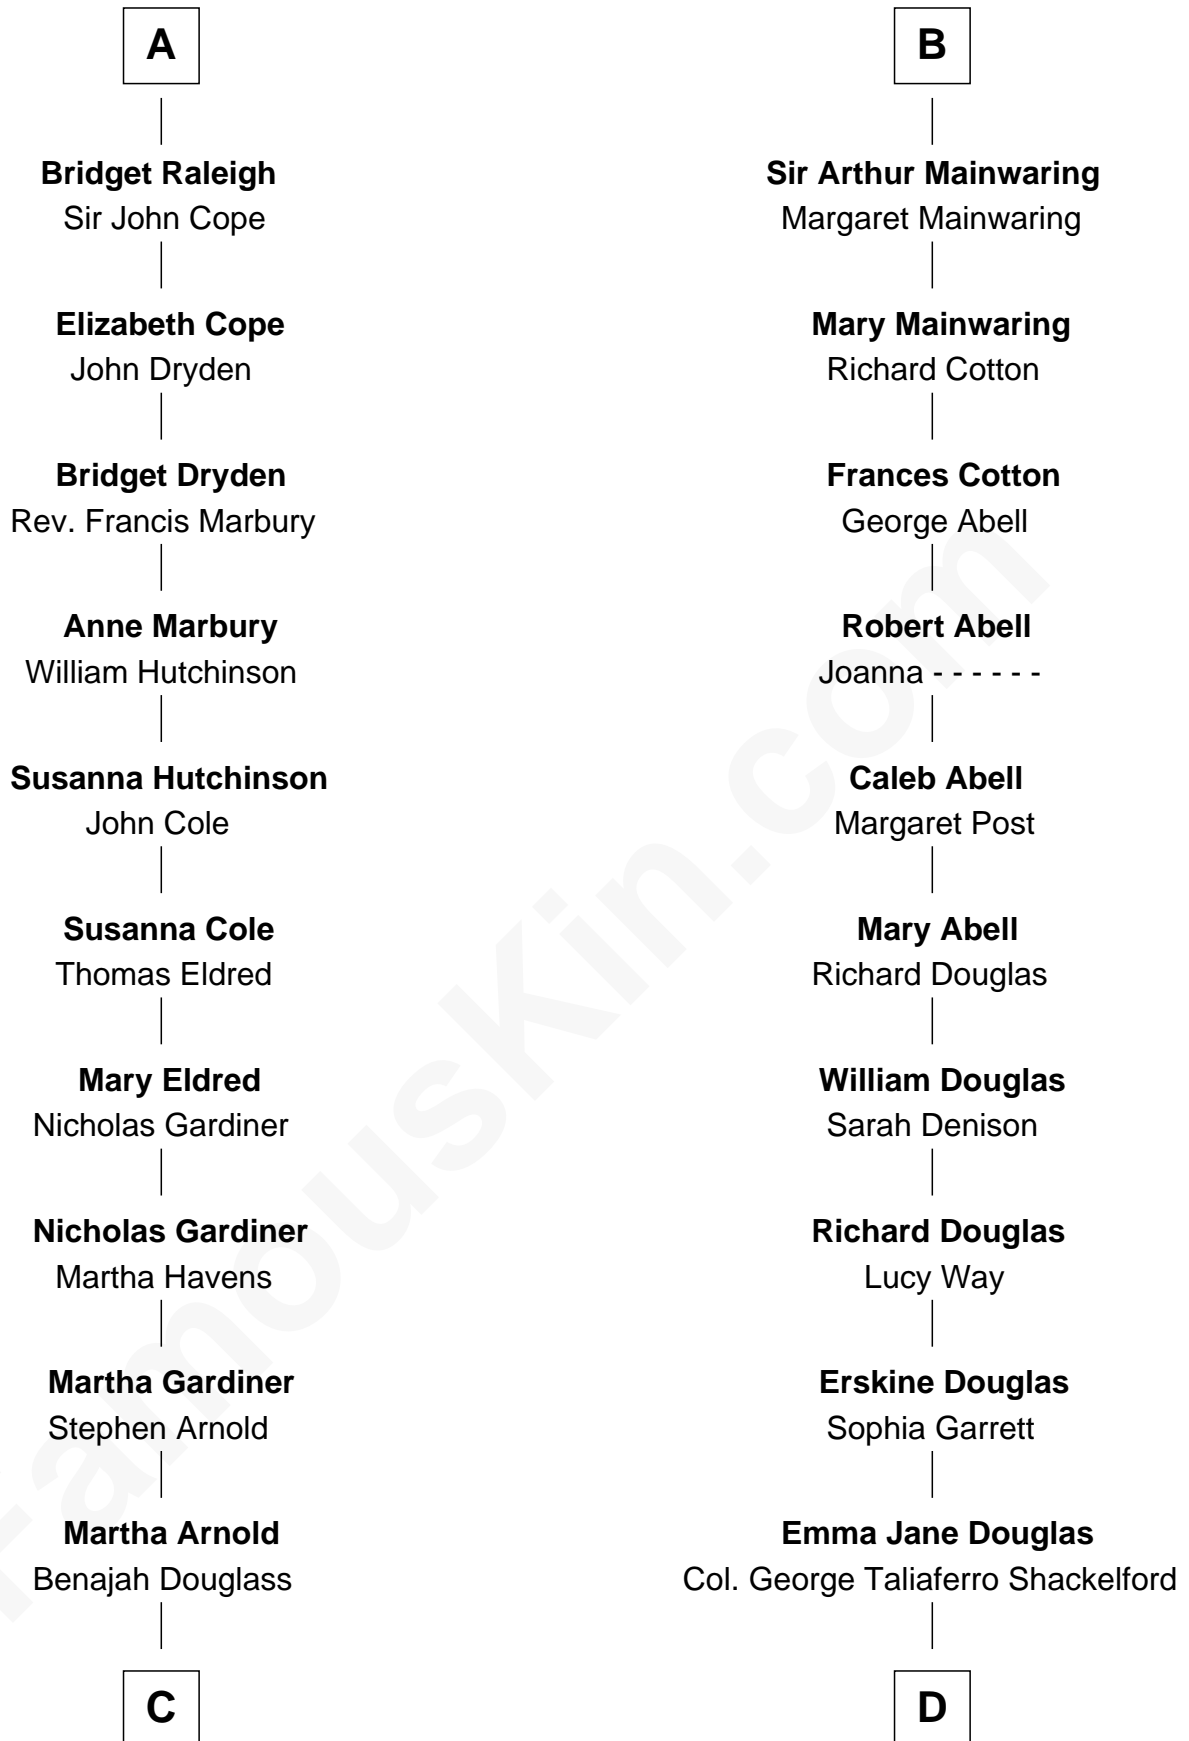

## Relationship Chart of

### Stephen A. Douglas

*Participated in Lincoln-Douglas Debates*

18th cousin of

**Melvyn Douglas**  
*Movie Actor*

**Sir James le Boteler**  
Eleanor de Bohun

FamousKin.com