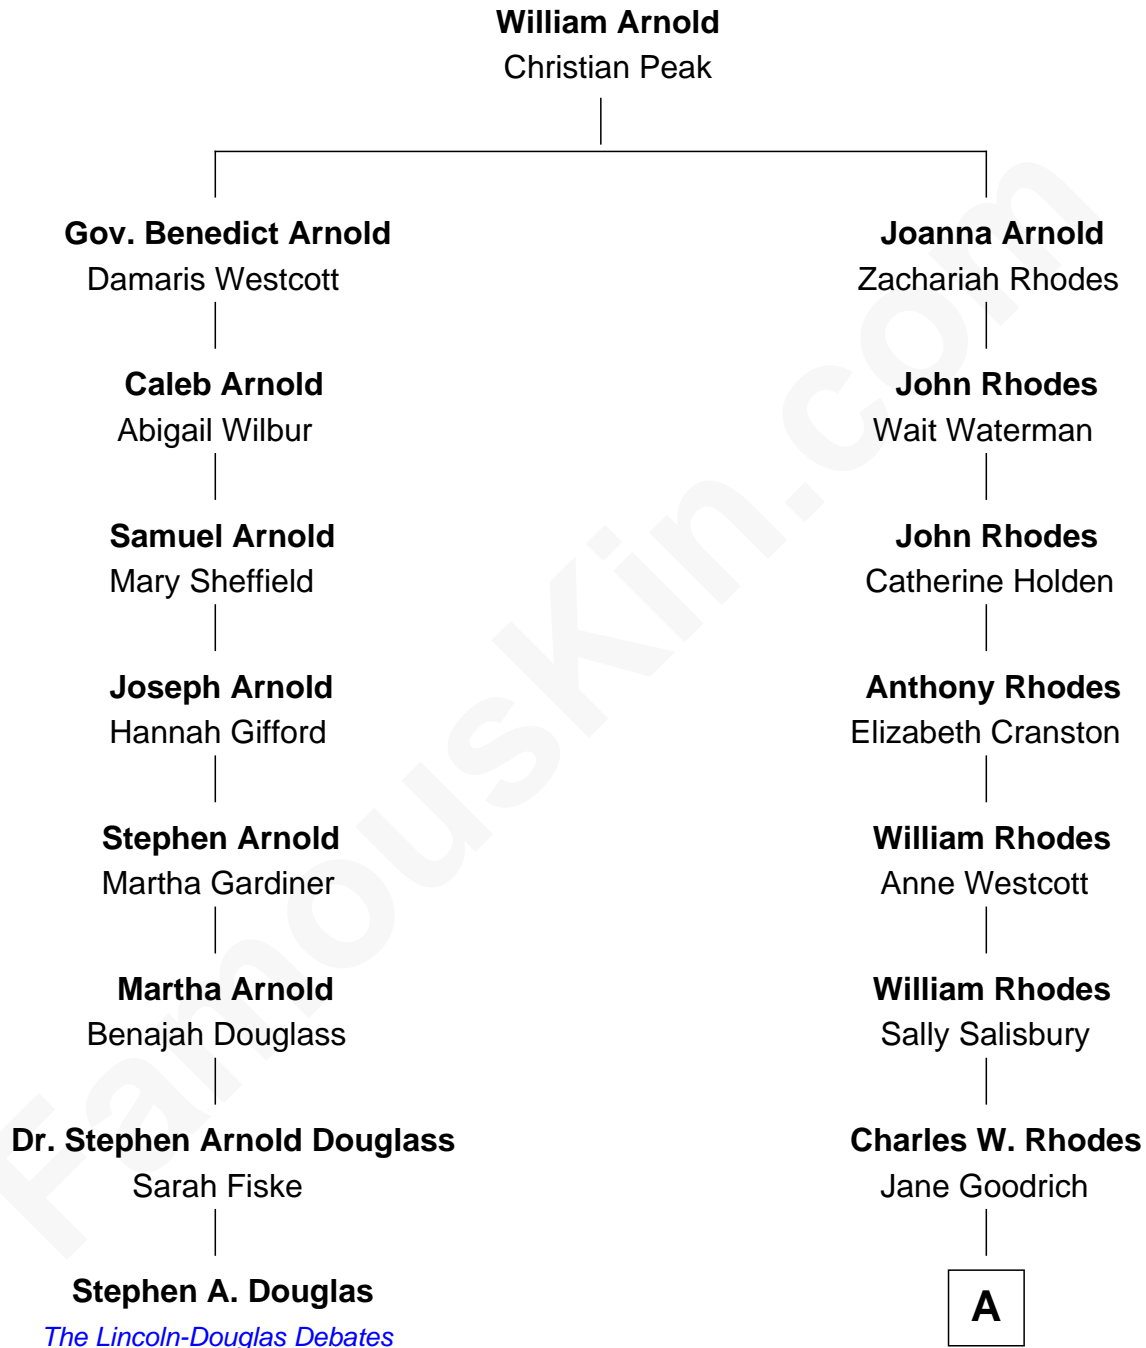

FamousKin.com

Relationship Chart of

Stephen A. Douglas

Participated in Lincoln-Douglas Debates

7th cousin 4 times removed of

Sarah Palin

9th Governor of Alaska

A

Alma Miranda Rhodes

James W. Heath

Charles R. Heath

Alice Adeline Oriel

Charles Francis Heath

Nellie Marie Brandt

Charles Richard Heath

Sarah Sheeran

Sarah Palin

9th Governor of Alaska

FamousKin.com