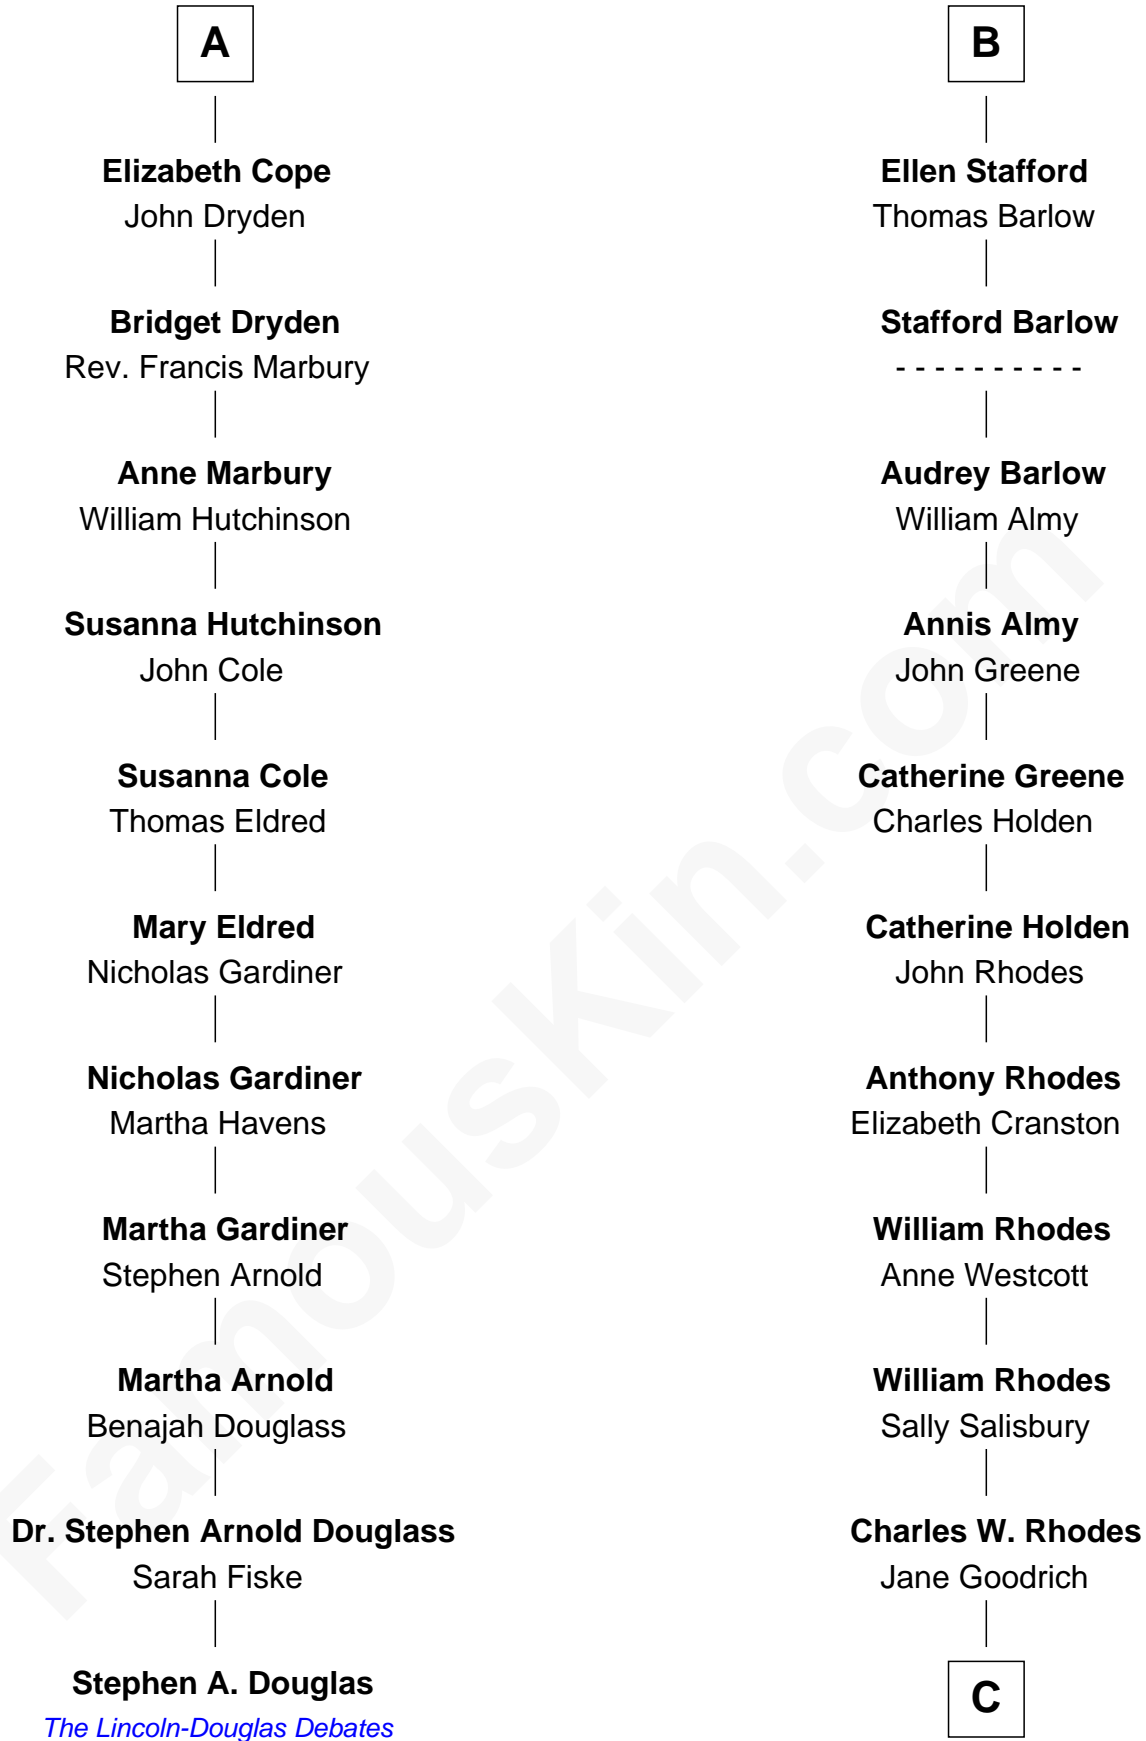

FamousKin.com

Relationship Chart of

Stephen A. Douglas

Participated in Lincoln-Douglas Debates

17th cousin 4 times removed of

Sarah Palin

9th Governor of Alaska

C

Alma Miranda Rhodes

James W. Heath

Charles R. Heath

Alice Adeline Oriel

Charles Francis Heath

Nellie Marie Brandt

Charles Richard Heath

Sarah Sheeran

Sarah Palin

9th Governor of Alaska

FamousKin.com