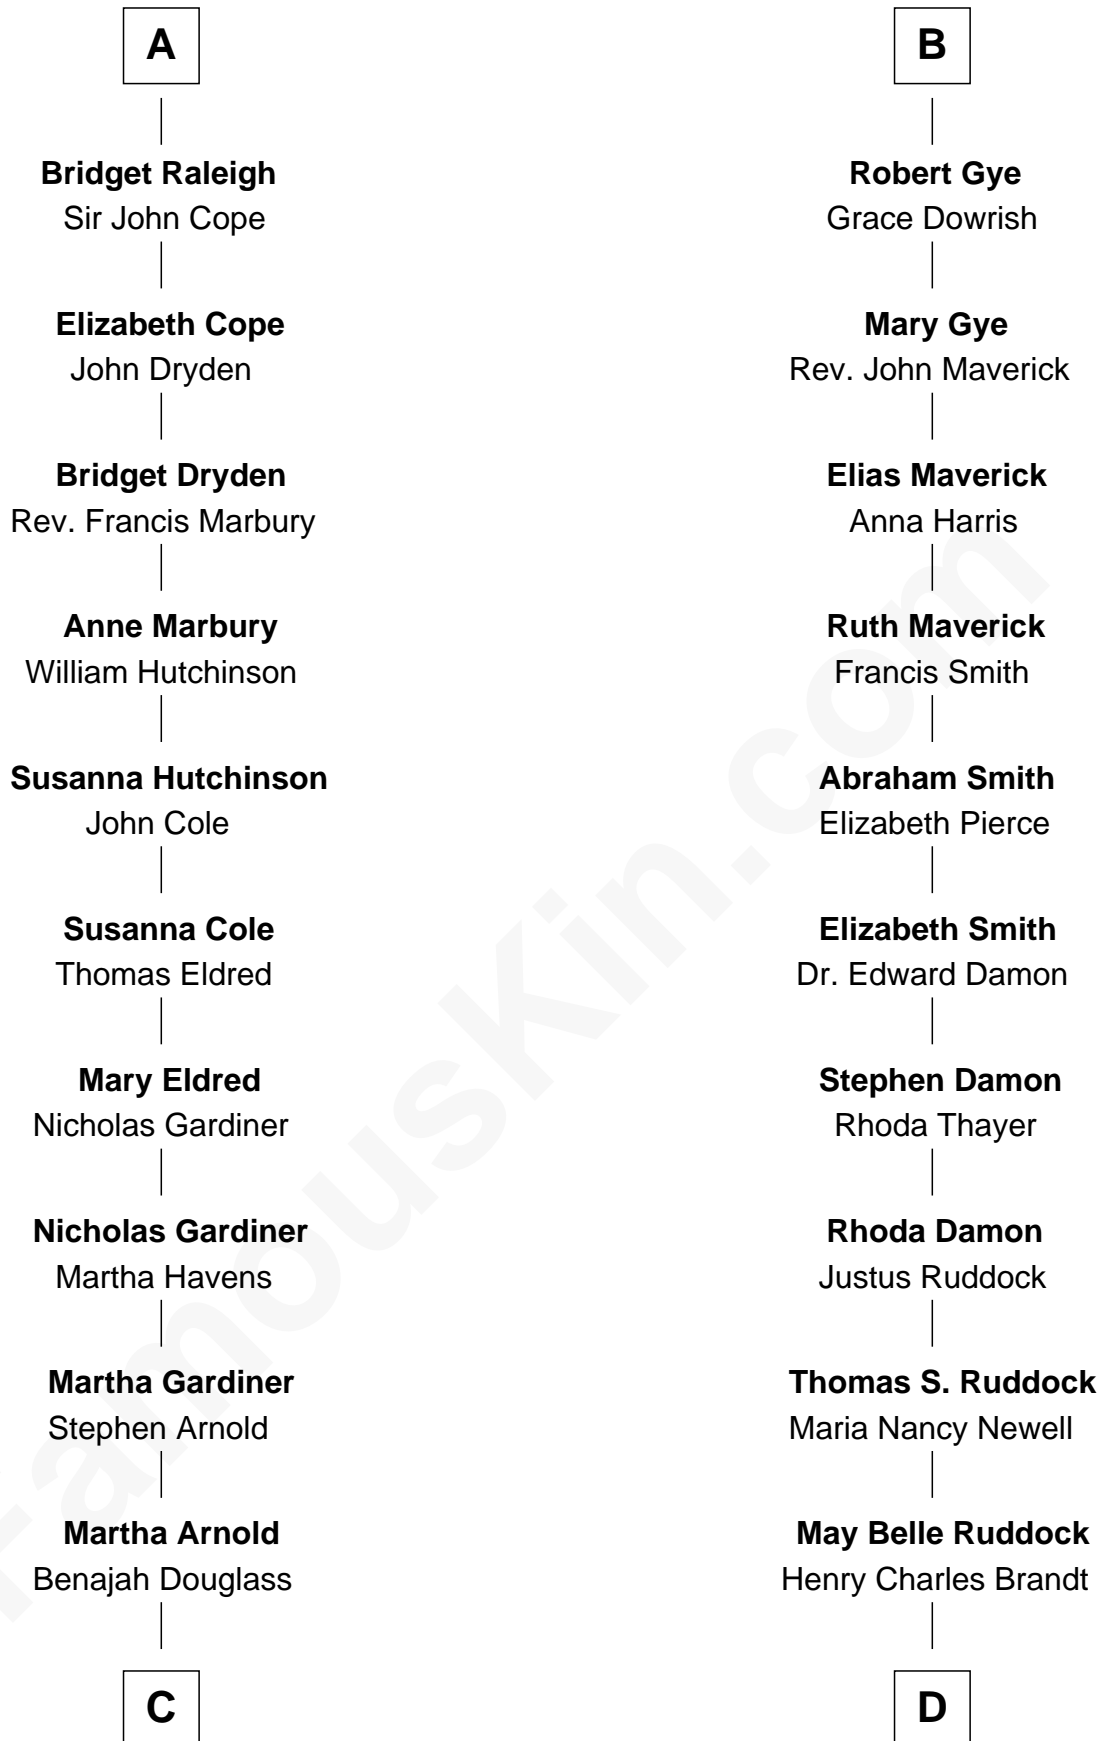

FamousKin.com

Relationship Chart of

Stephen A. Douglas

Participated in Lincoln-Douglas Debates

18th cousin 1 time removed of

Sarah Palin

9th Governor of Alaska

Edmund Fitzalan

Alice de Warenne

FamousKin.com