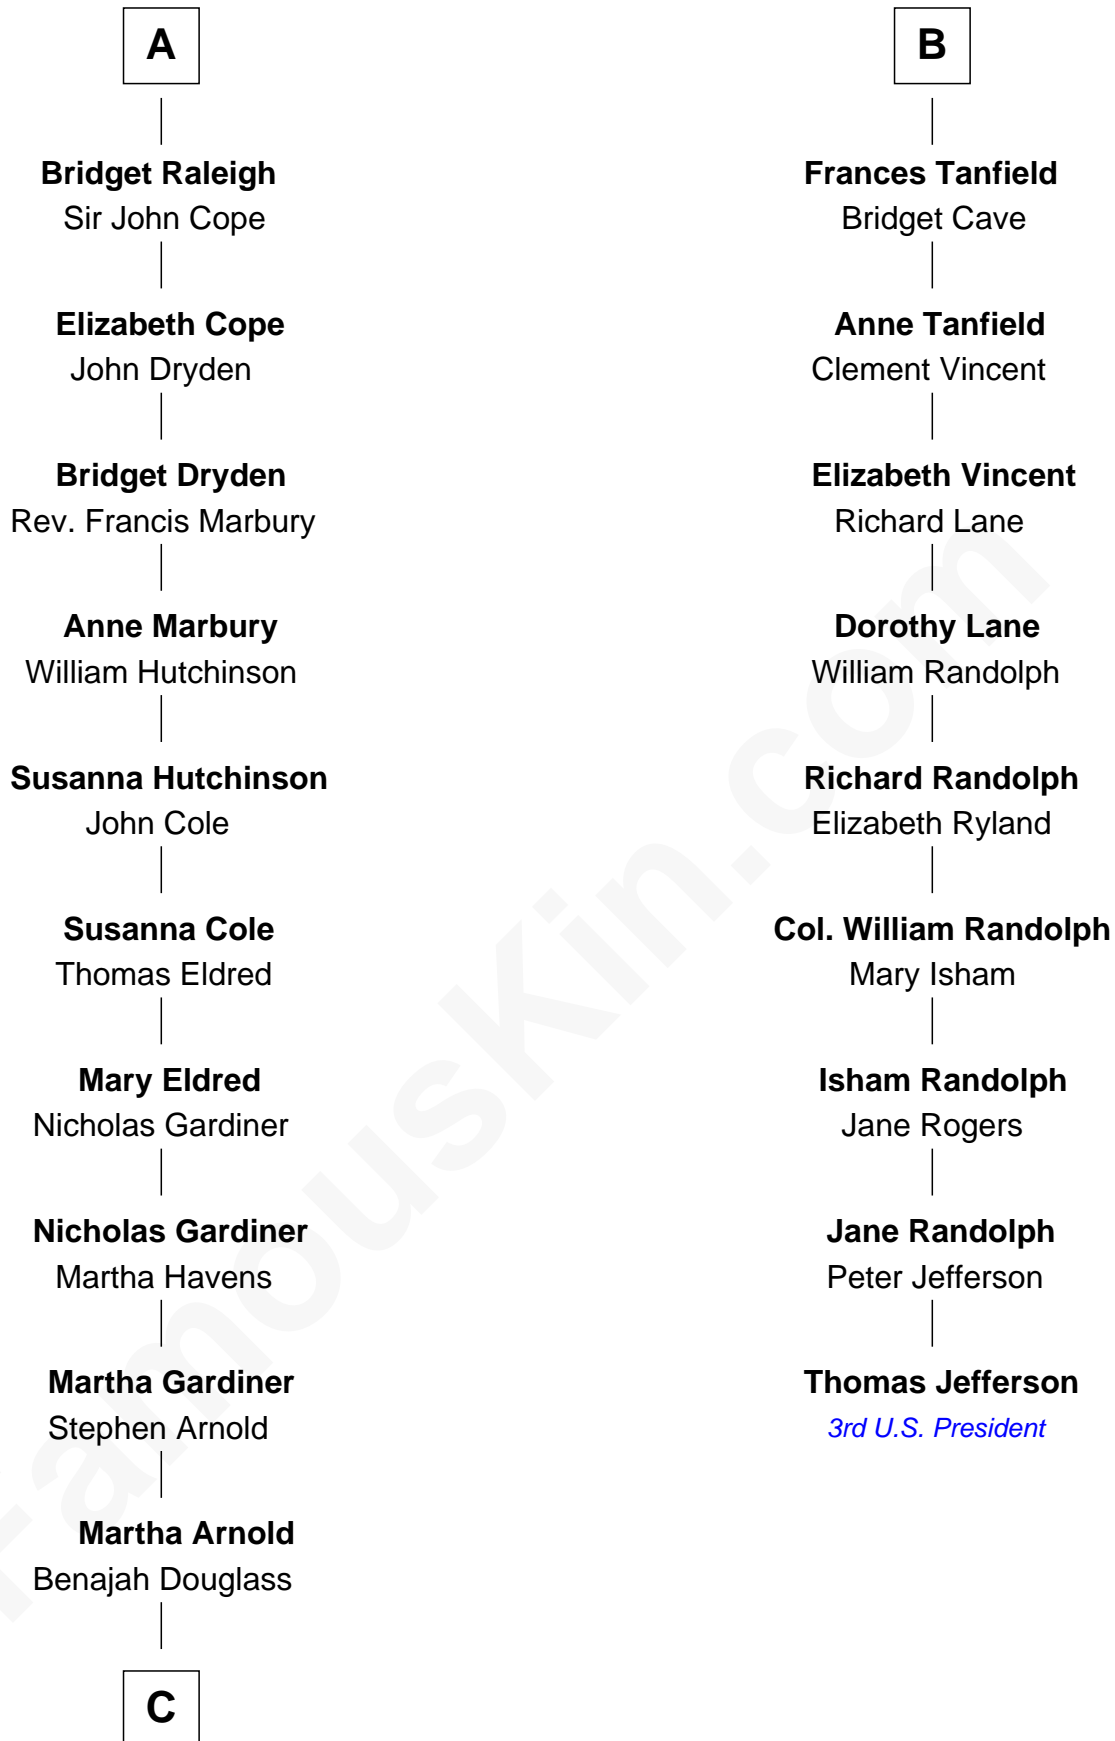

## Relationship Chart of

### Stephen A. Douglas

*Participated in Lincoln-Douglas Debates*

15th cousin 3 times removed of

### Thomas Jefferson

*3rd U.S. President and Signer of the Declaration of Independence*

**Edmund Fitzalan**  
Alice de Warenne

**C**

Dr. Stephen Arnold Douglass

Sarah Fiske

**Stephen A. Douglas**

*The Lincoln-Douglas Debates*