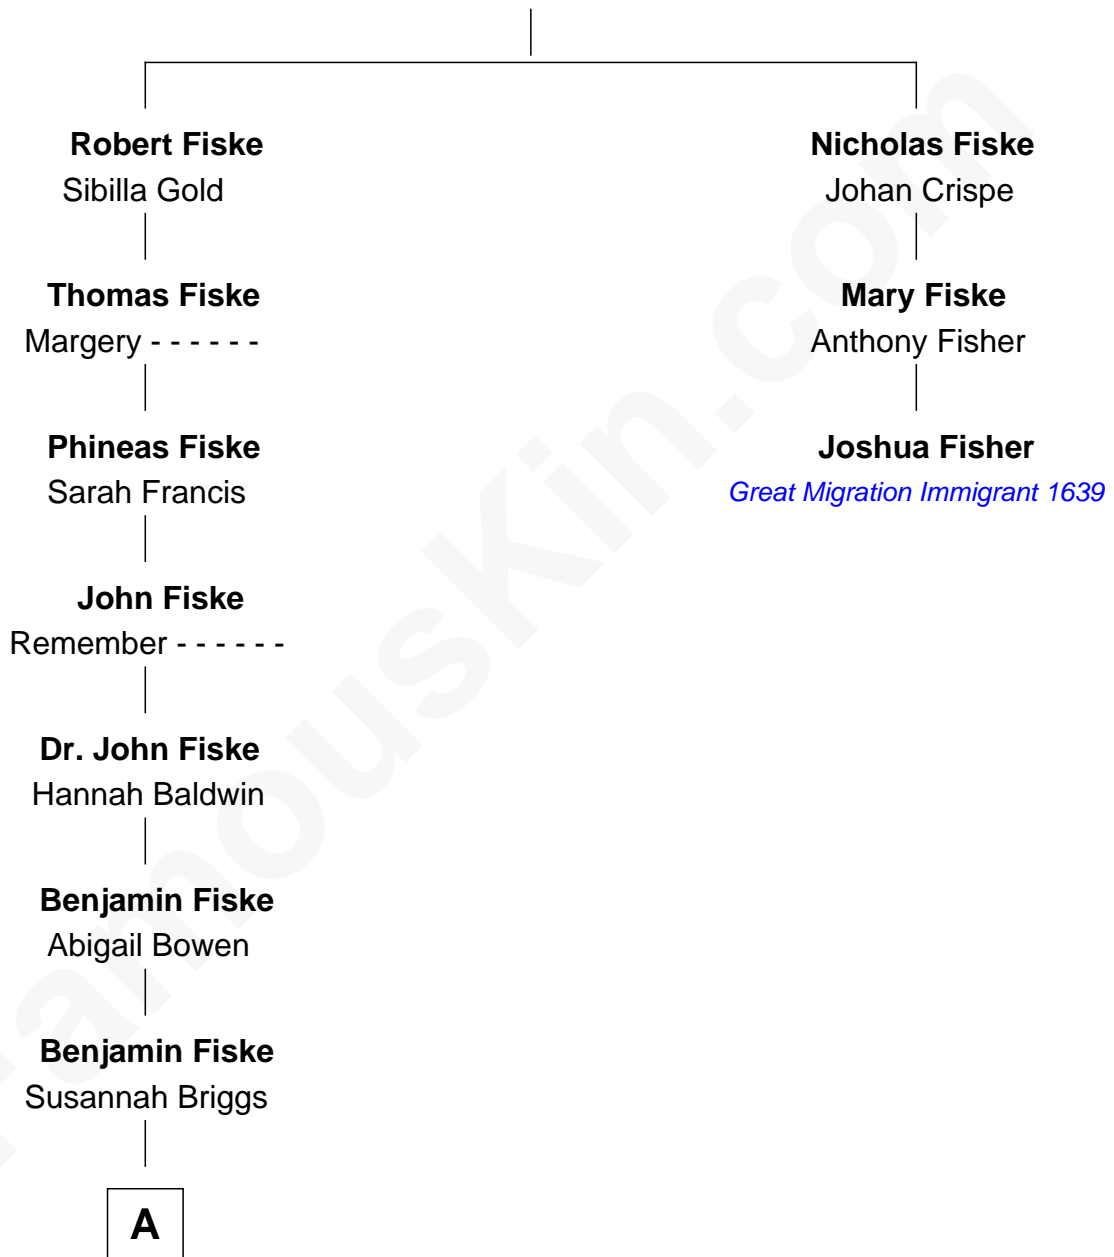

## Relationship Chart of

### Stephen A. Douglas

Participated in Lincoln-Douglas Debates

2nd cousin 7 times removed of

**Joshua Fisher**

(c1585 - 1674) Great Migration Immigrant 1639

**Richard Fiske**

**A**

—  
**Rev. Nathaniel Fiske**

Sarah Arnold

—  
**Sarah Fiske**

Dr. Stephen Arnold Douglass

—  
**Stephen A. Douglas**

*[The Lincoln-Douglas Debates](#)*

FamousKin.com