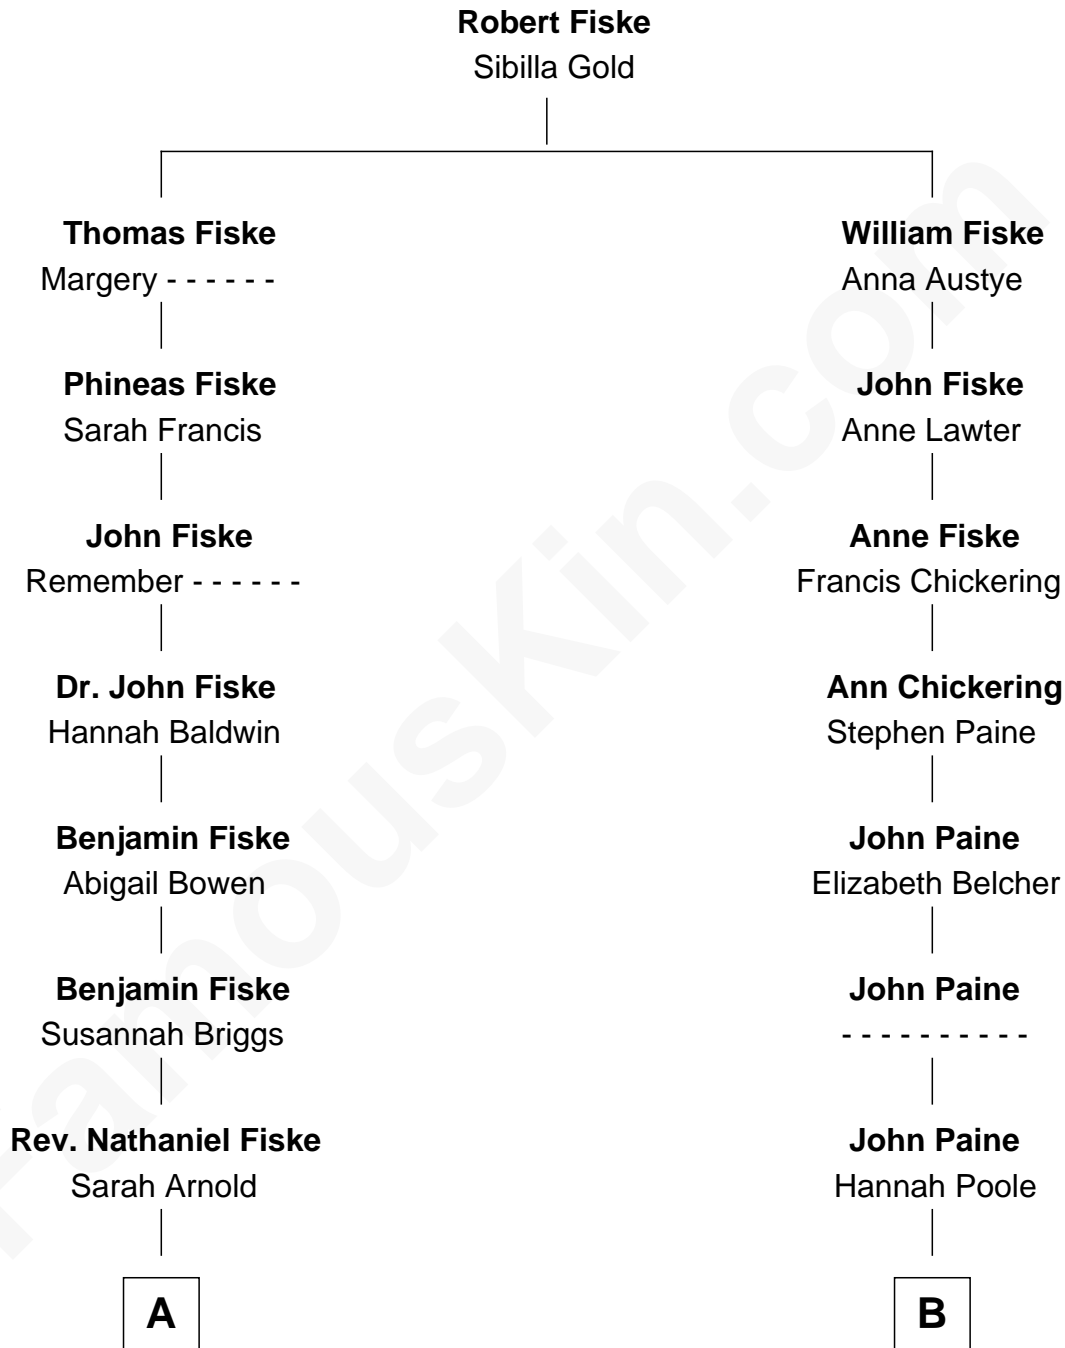

## Relationship Chart of

### Stephen A. Douglas

Participated in Lincoln-Douglas Debates

8th cousin 6 times removed of

**David Angell**

TV Producer - 9/11 Victim

David Angell photo by [Nightscream](#)