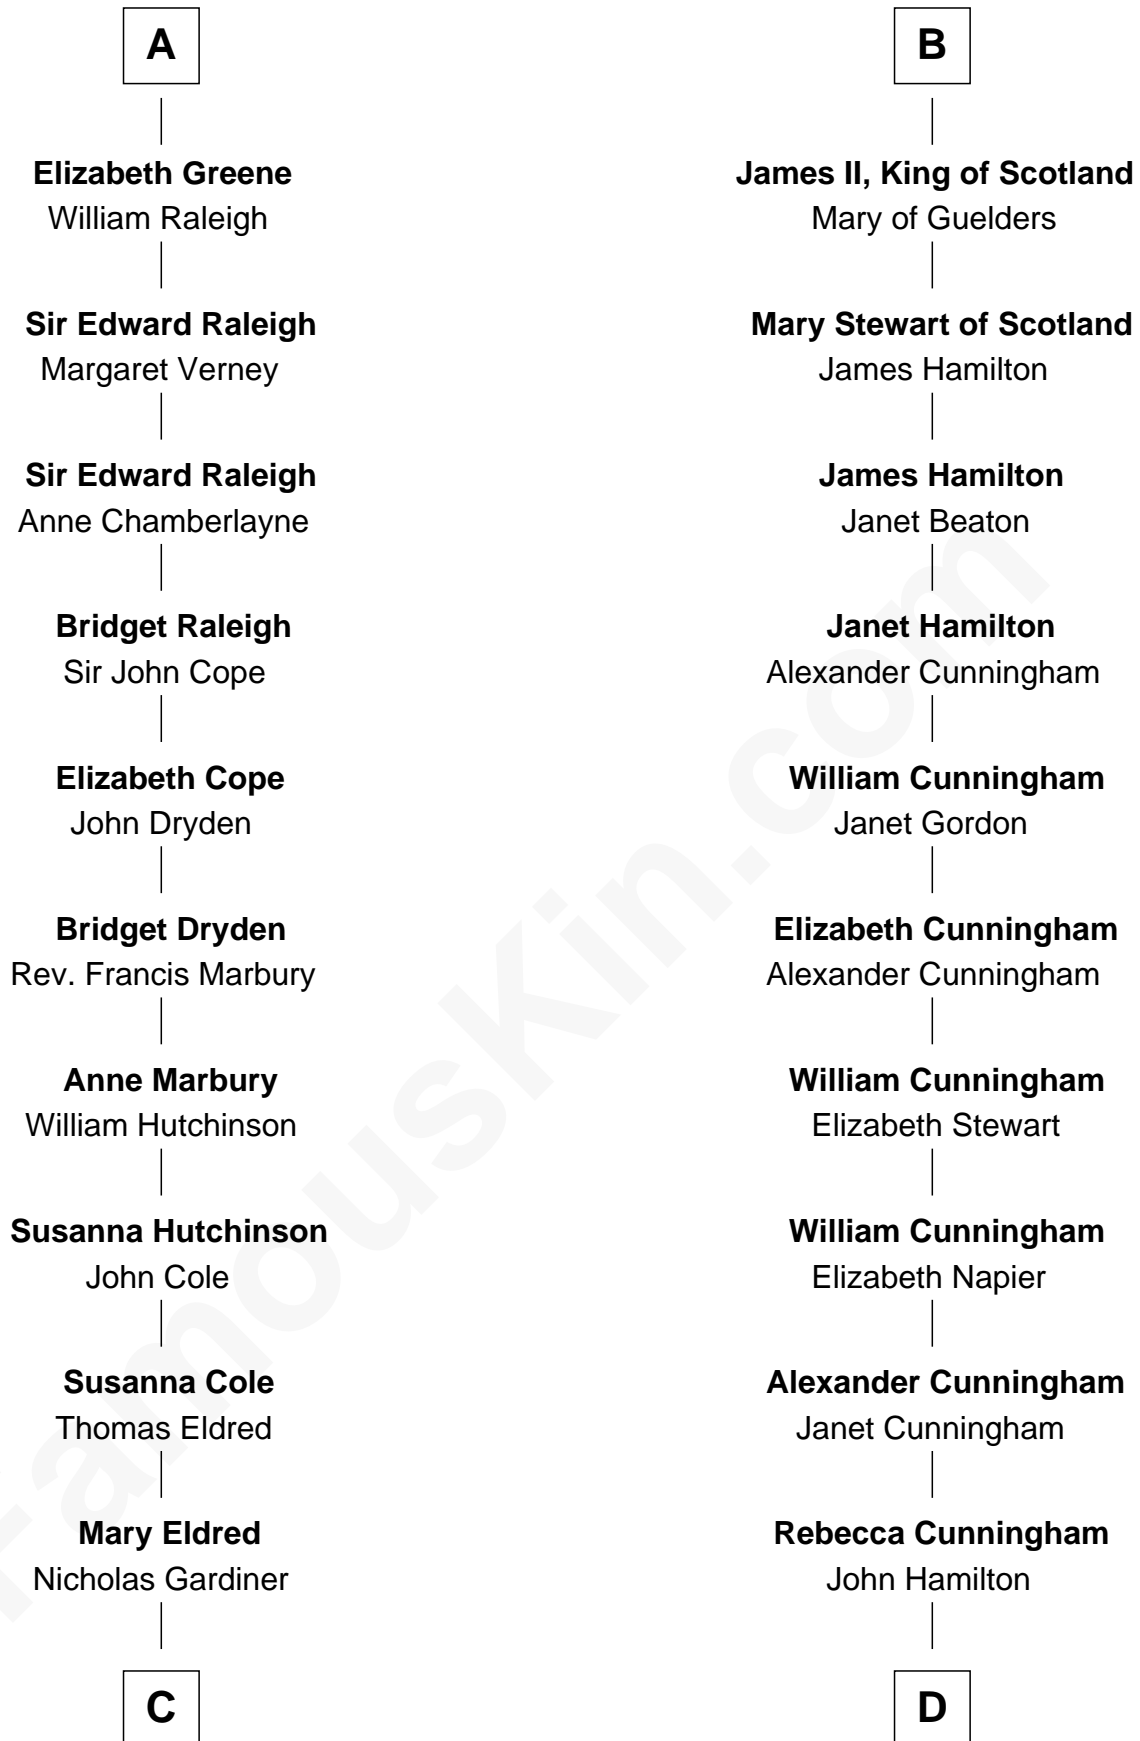

FamousKin.com

Relationship Chart of

Stephen A. Douglas

Participated in Lincoln-Douglas Debates

19th cousin 2 times removed of

Alexander Hamilton

1st U.S. Secretary of the Treasury

C

Nicholas Gardiner

Martha Havens

Martha Gardiner

Stephen Arnold

Martha Arnold

Benajah Douglass

Dr. Stephen Arnold Douglass

Sarah Fiske

Stephen A. Douglas

The Lincoln-Douglas Debates

D

Alexander Hamilton

Elizabeth Pollock

James A. Hamilton

Rachel Fawcett

Alexander Hamilton