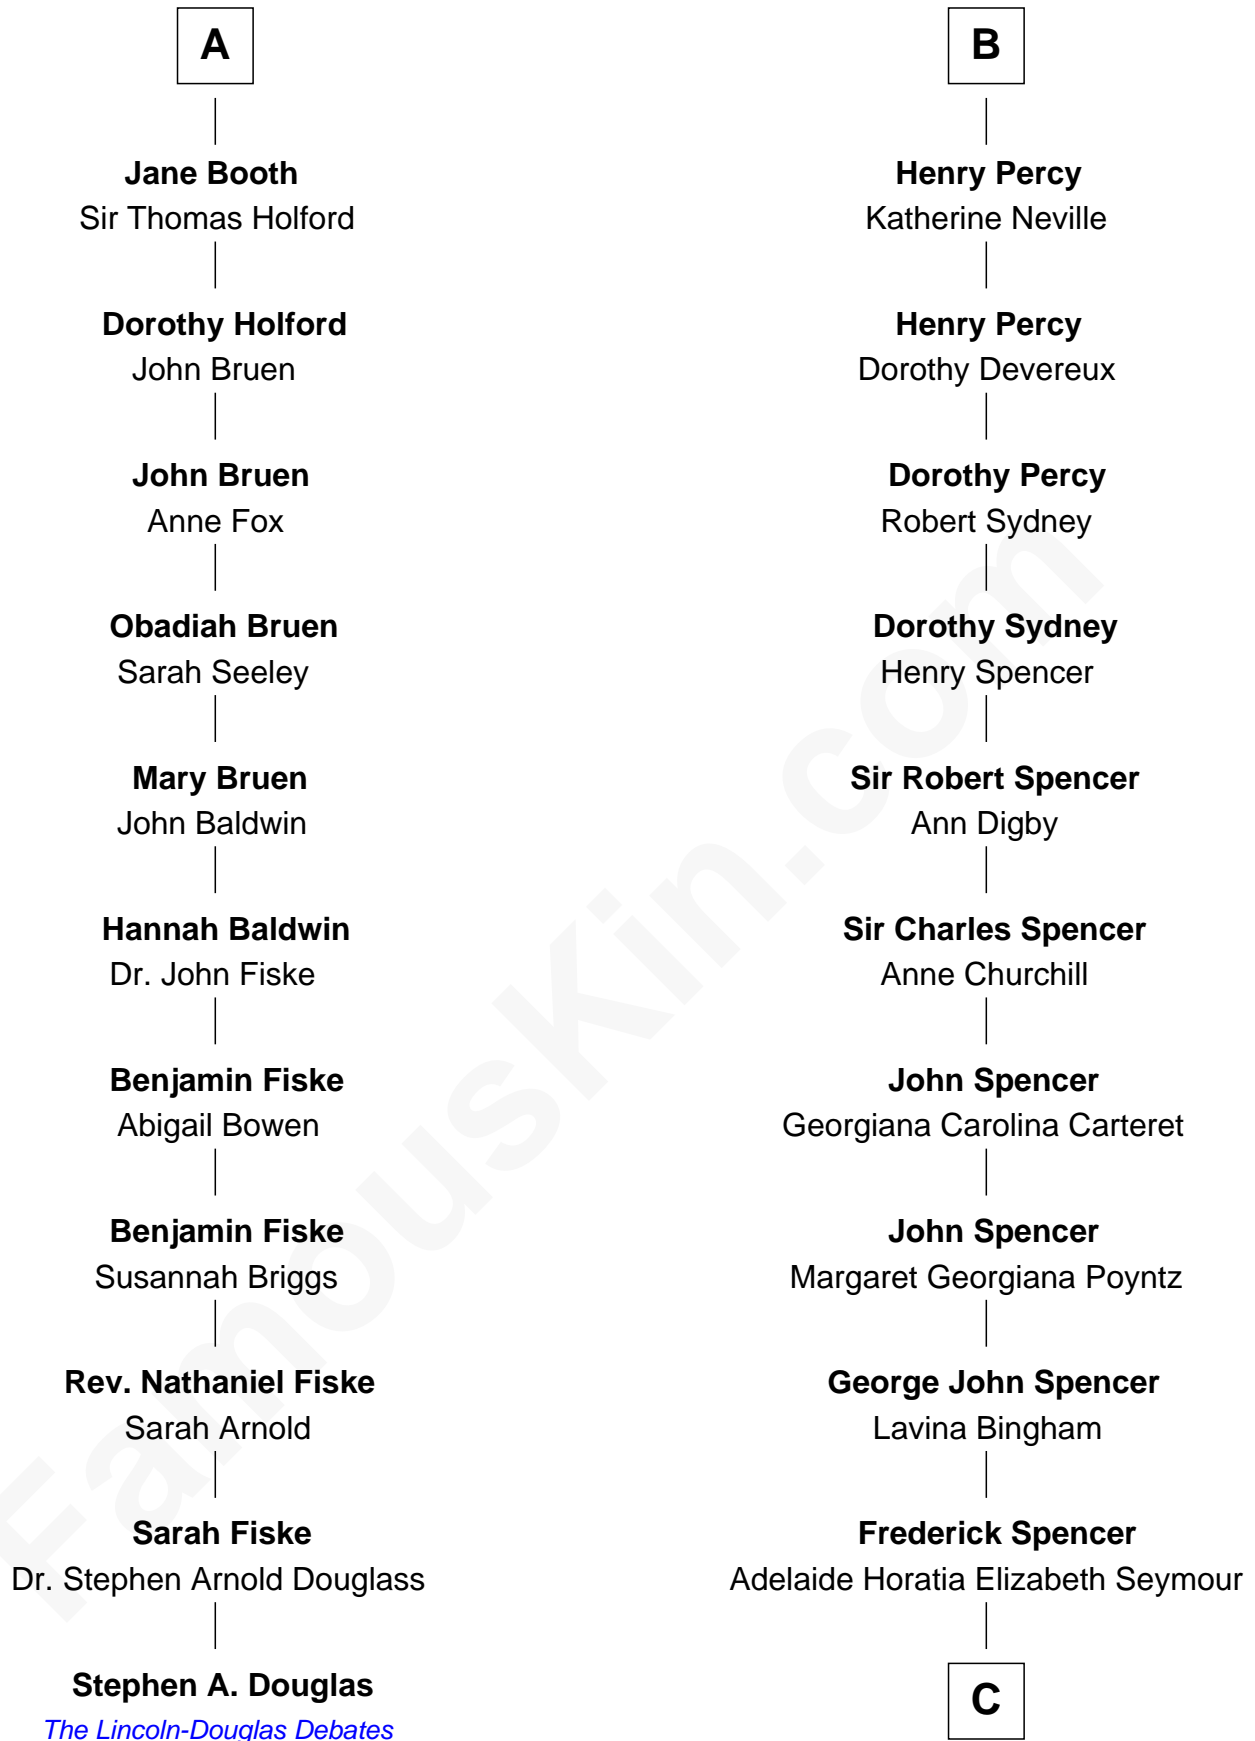

FamousKin.com

Relationship Chart of

Stephen A. Douglas

Participated in Lincoln-Douglas Debates

17th cousin 3 times removed of

Princess Diana

Princess of Wales

Sir Robert de Holland

Maude la Zouche

C

Charles Robert Spencer

Margaret Baring

Albert Edward John Spencer

Cynthia Elinor Beatrix Hamilton

Edward John Spencer

Frances Ruth Burke Roche