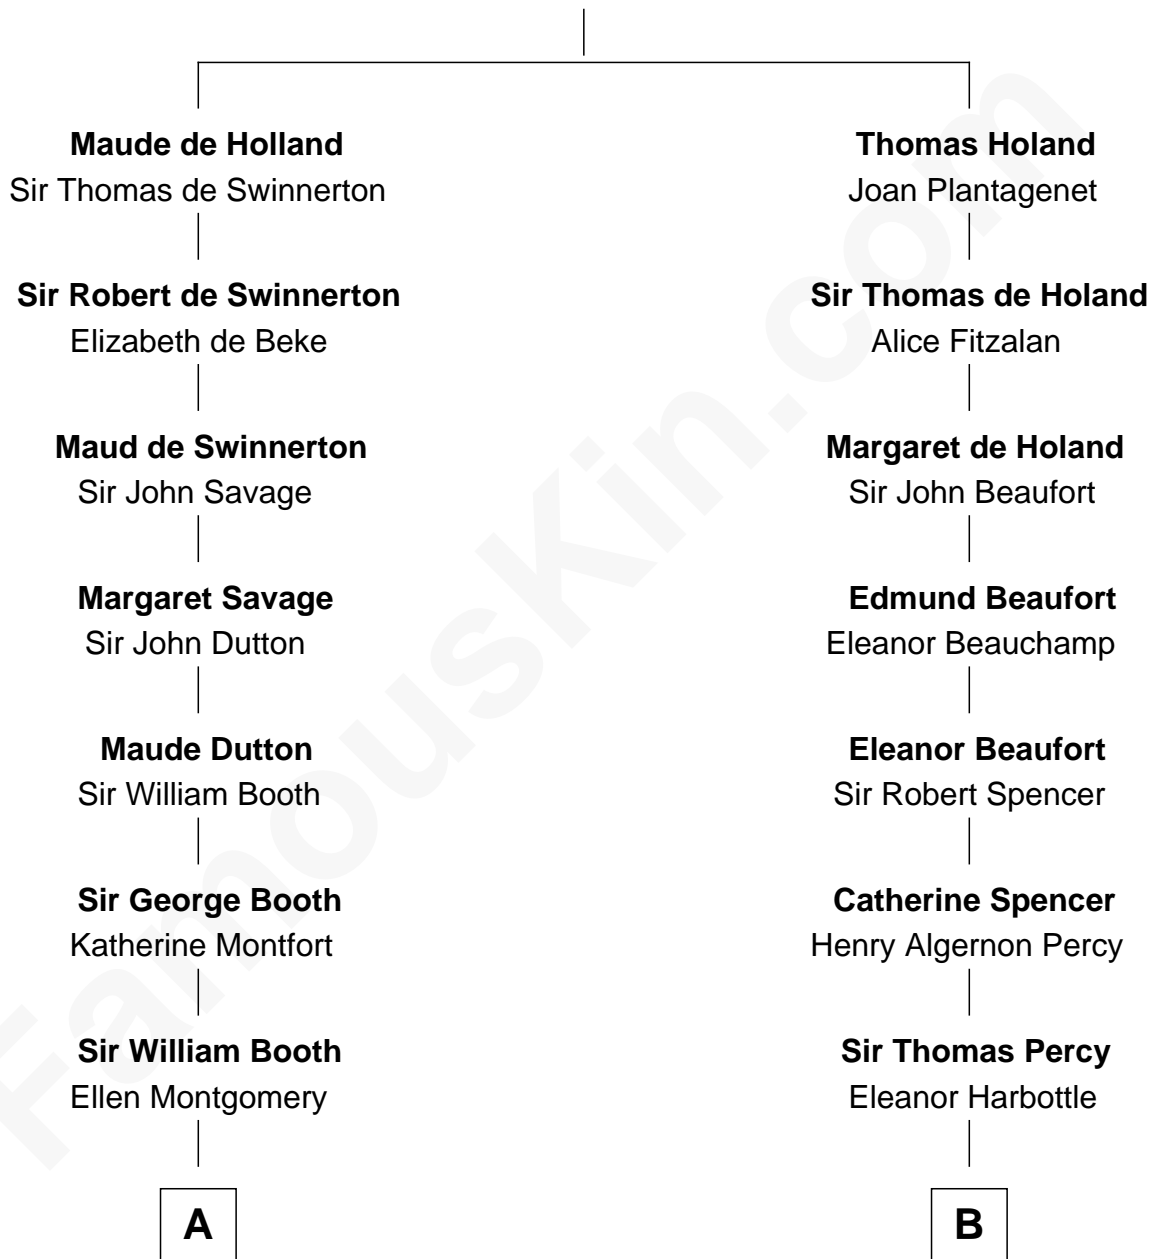

FamousKin.com

Relationship Chart of

Stephen A. Douglas

Participated in Lincoln-Douglas Debates

17th cousin 3 times removed of

Princess Diana

Princess of Wales

Sir Robert de Holland

Maude la Zouche

C

Charles Robert Spencer

Margaret Baring

Albert Edward John Spencer

Cynthia Elinor Beatrix Hamilton

Edward John Spencer

Frances Ruth Burke Roche

Princess Diana

Princess of Wales

FamousKin.com