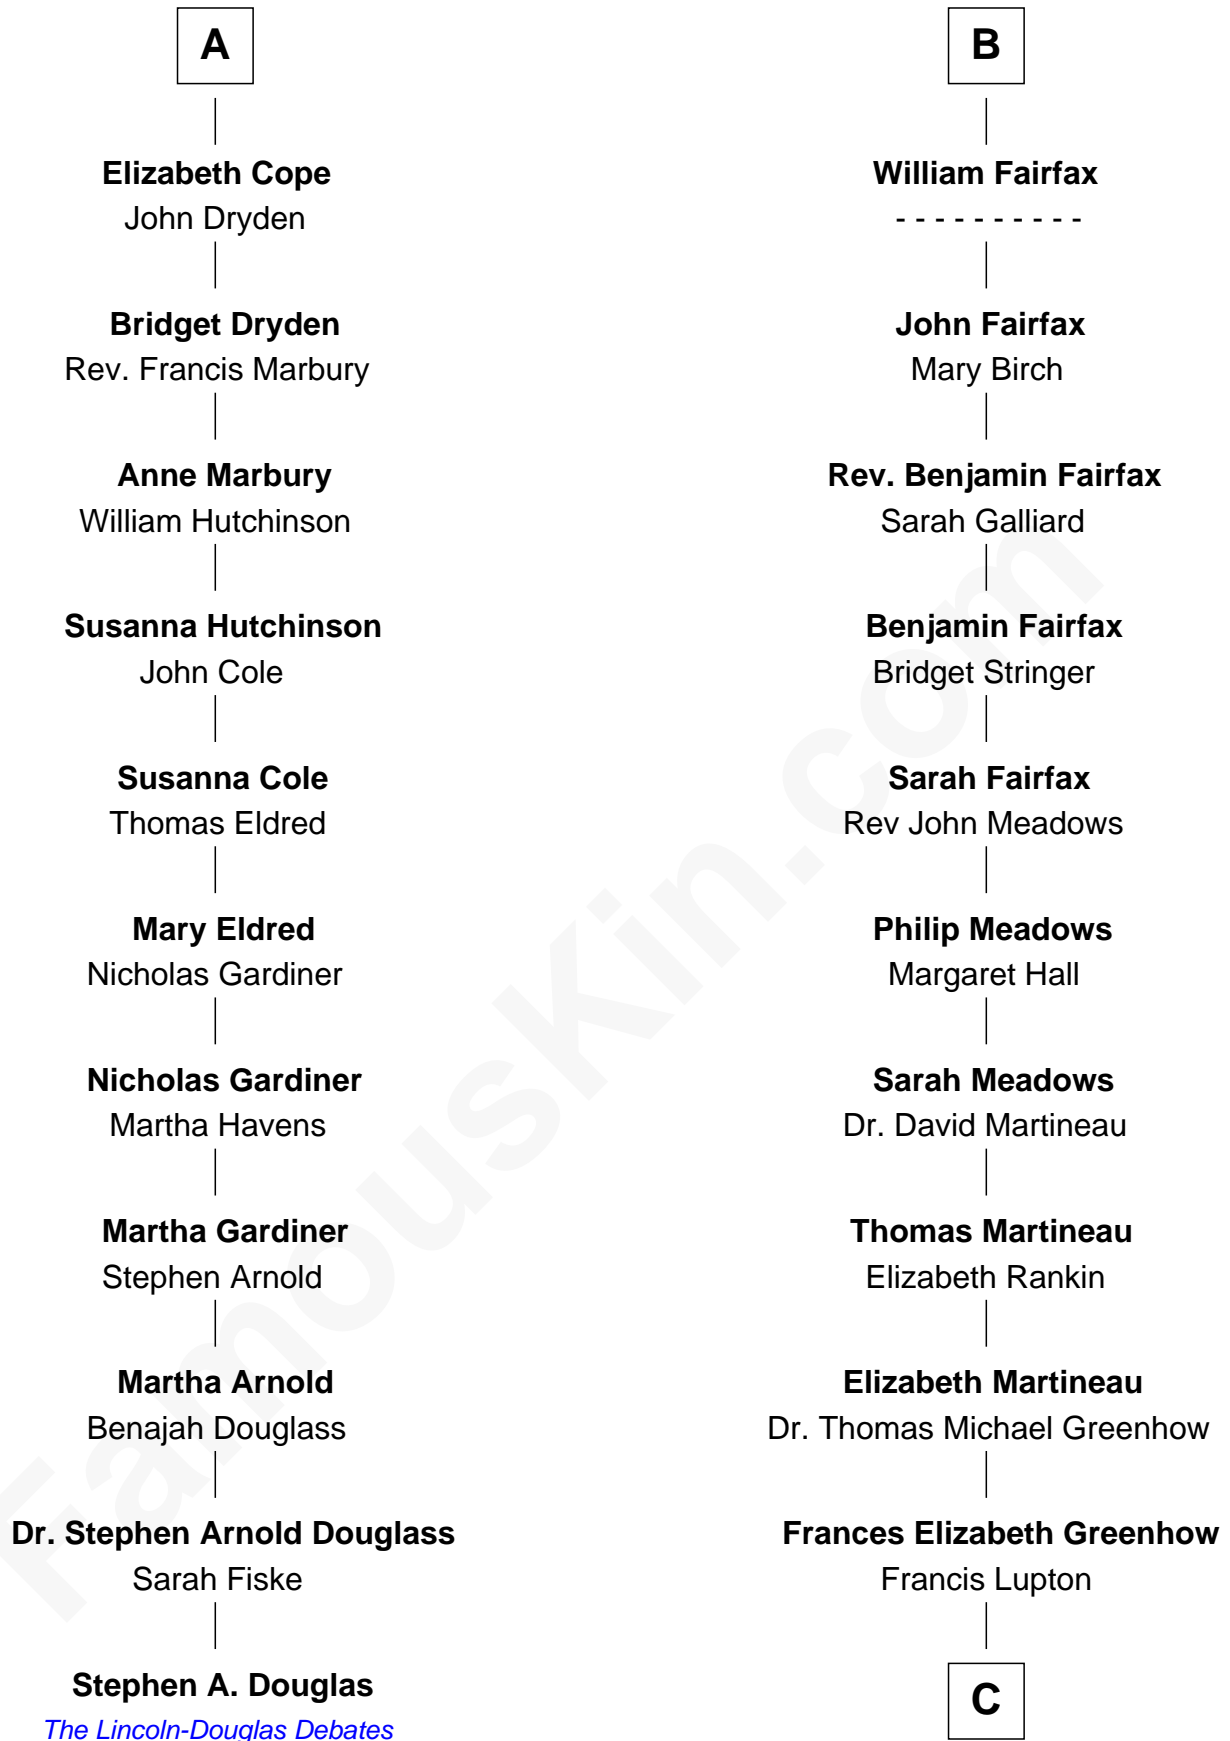

FamousKin.com

Relationship Chart of

Stephen A. Douglas

Participated in Lincoln-Douglas Debates

17th cousin 4 times removed of

Catherine Middleton

Princess of Wales

C

Francis Martineau Lupton

Harriet Albina Davis

Olive Christina Lupton

Richard Noel Middleton

Peter Francis Middleton

Valerie Glassborow

Michael Francis Middleton

Carole Elizabeth Goldsmith