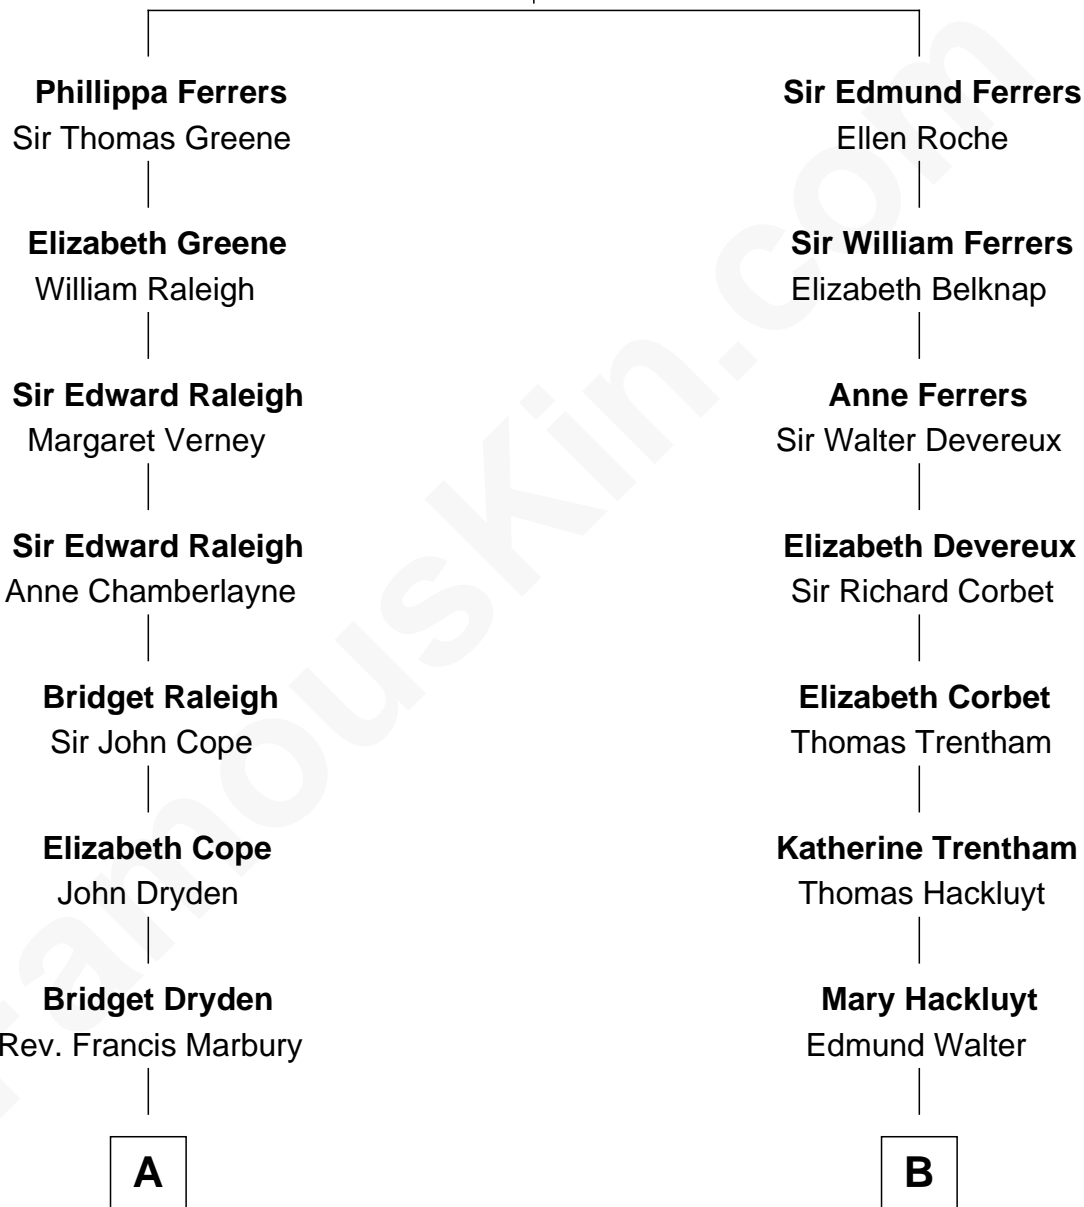

FamousKin.com

Relationship Chart of

Stephen A. Douglas

Participated in Lincoln-Douglas Debates

15th cousin 5 times removed of

Mary Chapin Carpenter
Singer and Songwriter

Robert de Ferrers
Margaret Despencer