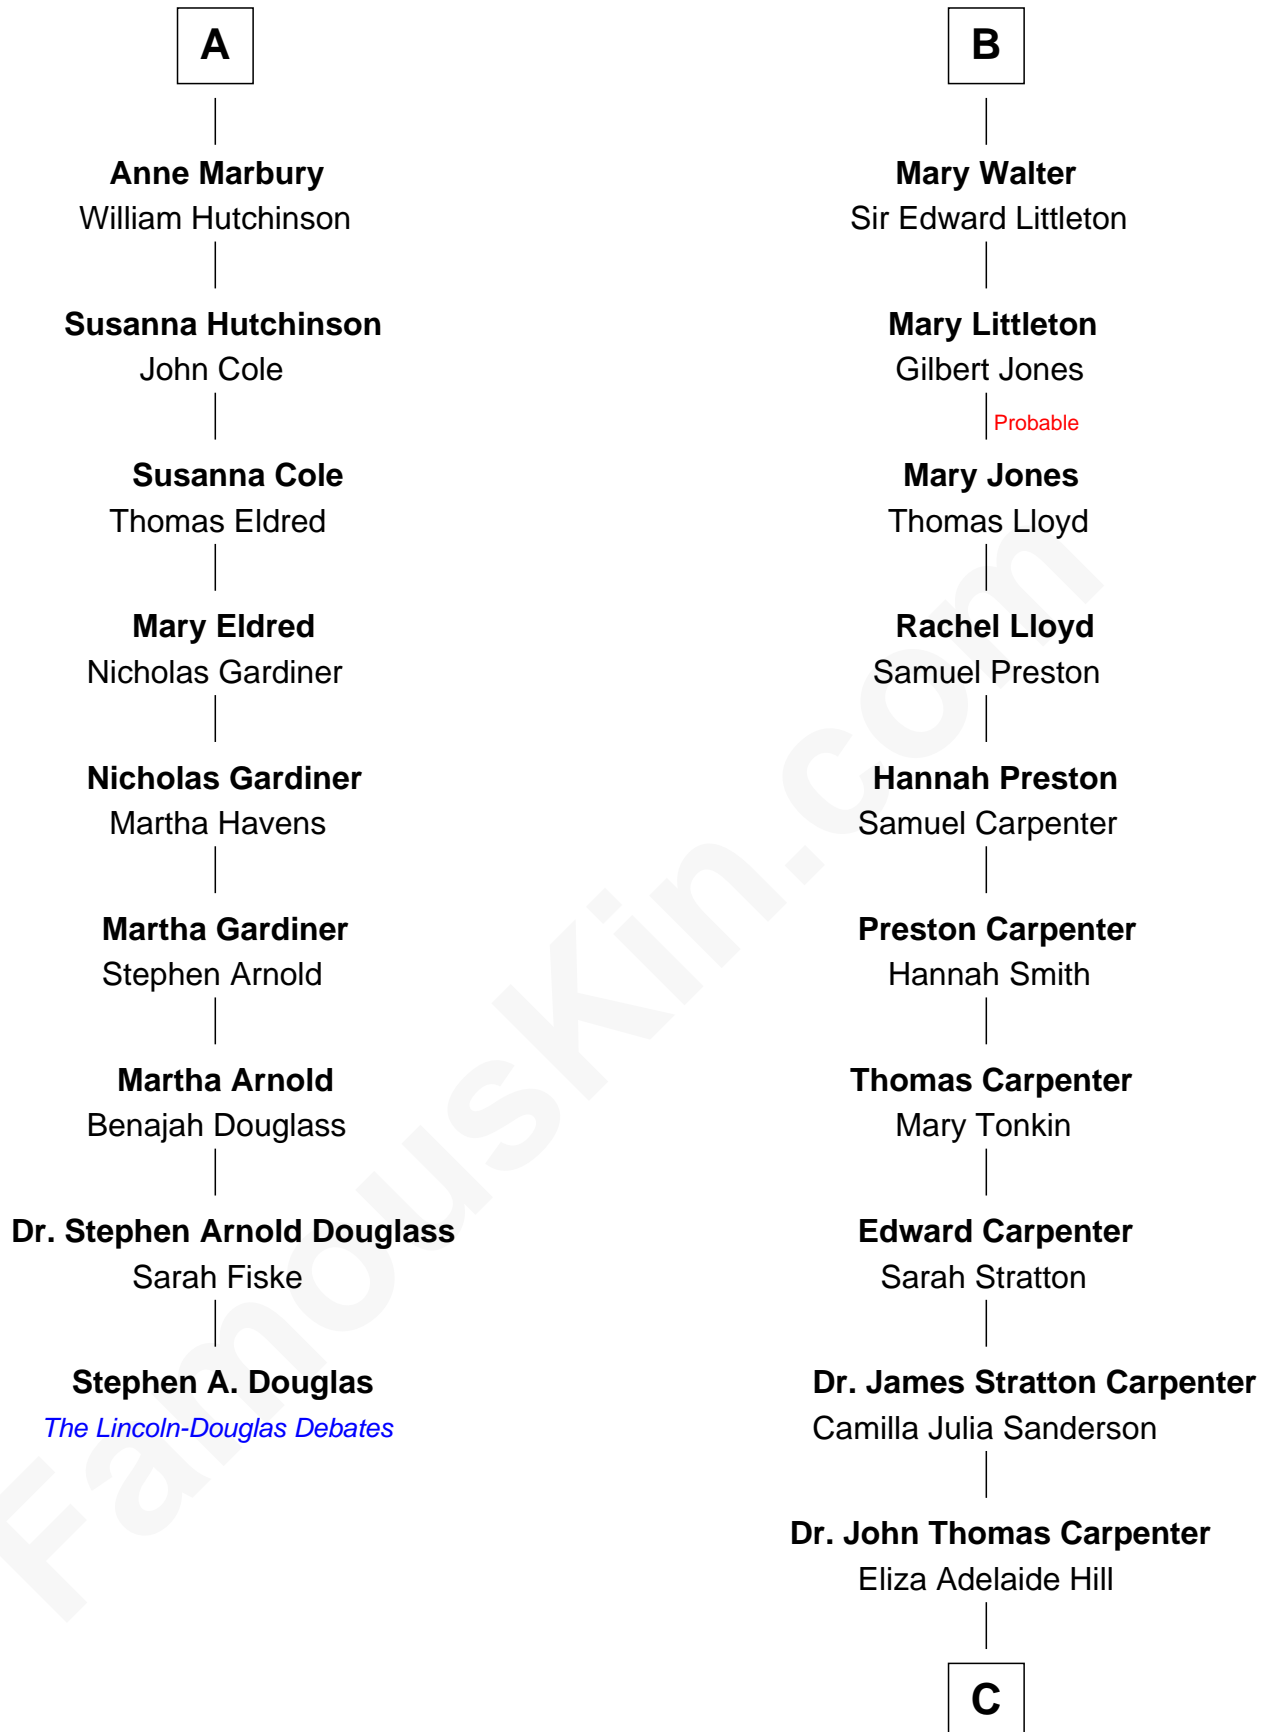

FamousKin.com

Relationship Chart of

Stephen A. Douglas

Participated in Lincoln-Douglas Debates

15th cousin 5 times removed of

Mary Chapin Carpenter
Singer and Songwriter

Robert de Ferrers
Margaret Despencer