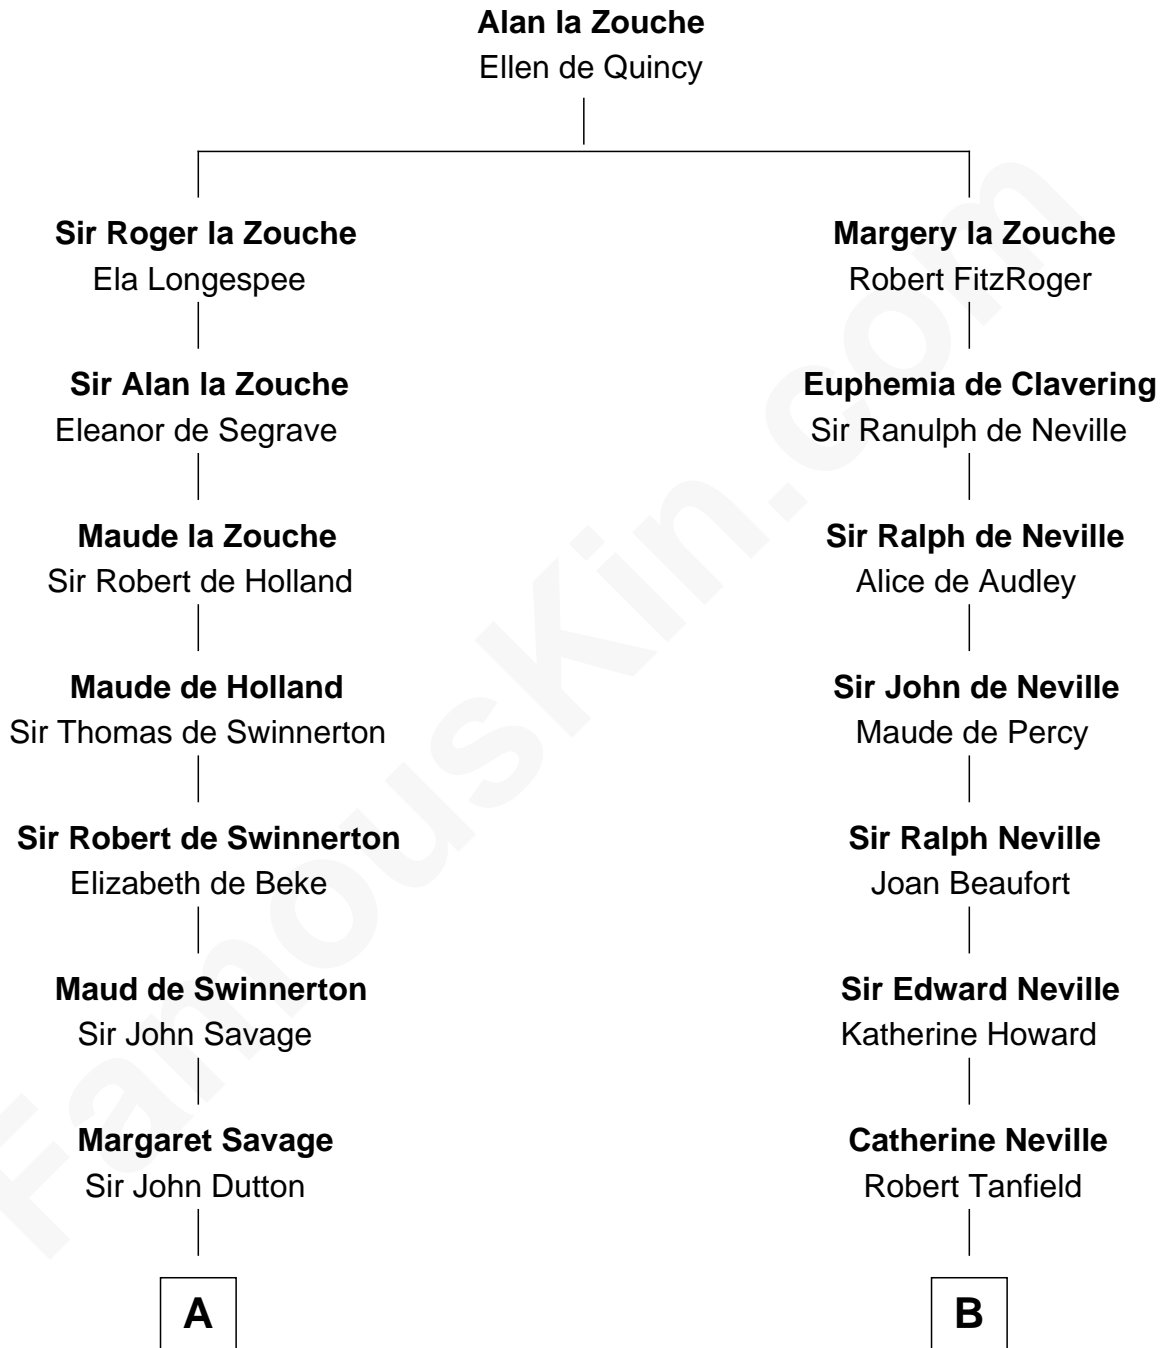

FamousKin.com

Relationship Chart of

Stephen A. Douglas

Participated in Lincoln-Douglas Debates

17th cousin 3 times removed of

John Marshall

4th Chief Justice of the U.S. Supreme Court

FamousKin.com