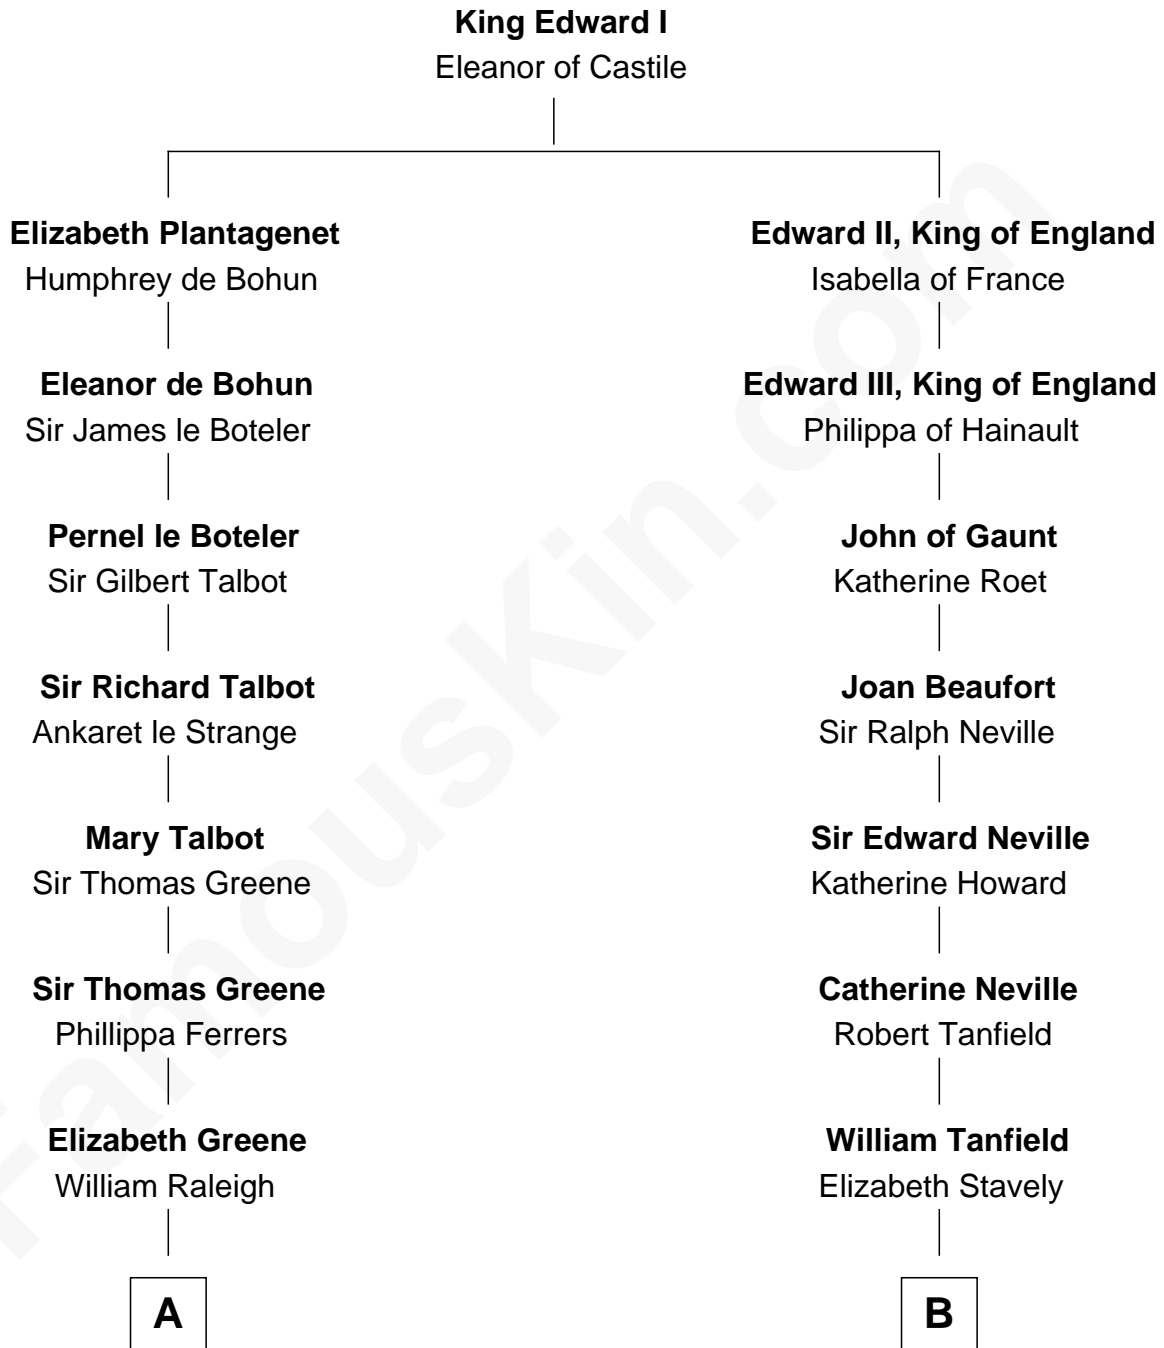

FamousKin.com

Relationship Chart of

Stephen A. Douglas

Participated in Lincoln-Douglas Debates

16th cousin 4 times removed of

John Marshall

4th Chief Justice of the U.S. Supreme Court

FamousKin.com