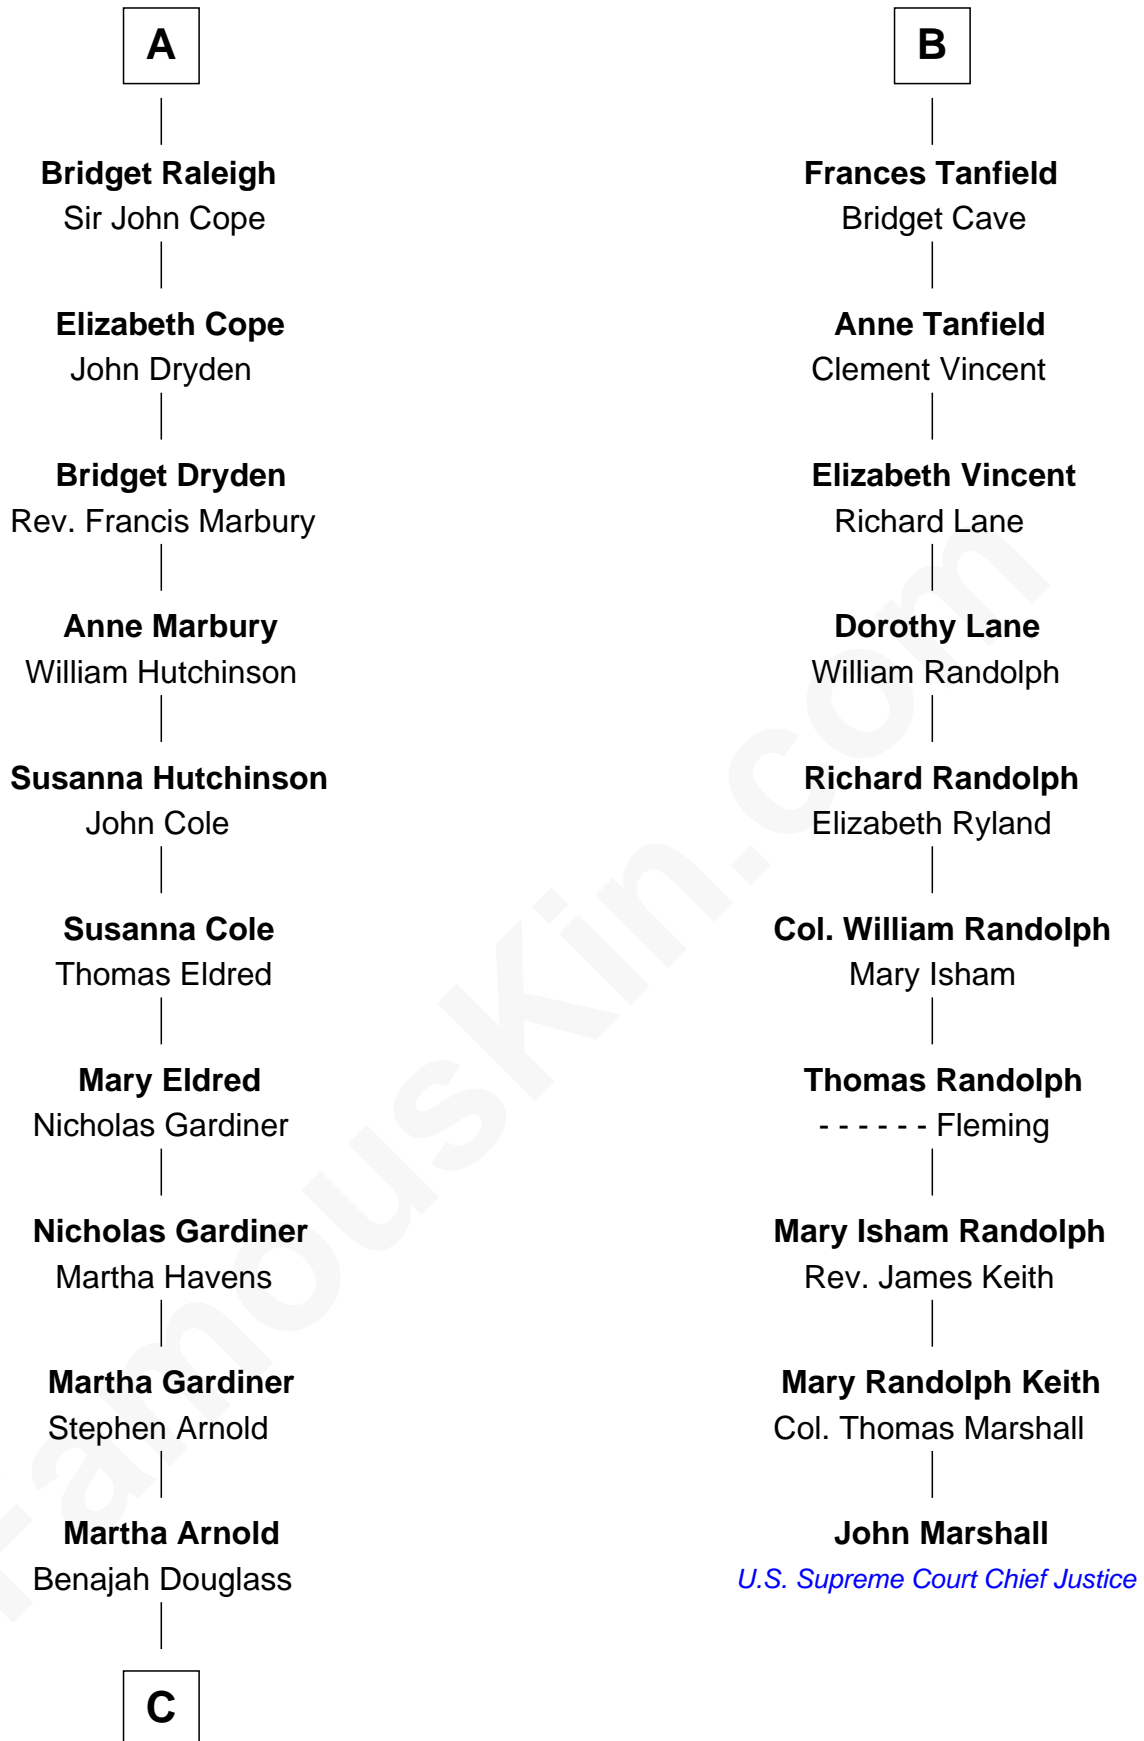

FamousKin.com

Relationship Chart of

Stephen A. Douglas

Participated in Lincoln-Douglas Debates

16th cousin 2 times removed of

John Marshall

4th Chief Justice of the U.S. Supreme Court

Edmund Fitzalan

Alice de Warenne

C

Dr. Stephen Arnold Douglass

Sarah Fiske

Stephen A. Douglas

The Lincoln-Douglas Debates

FamousKin.com