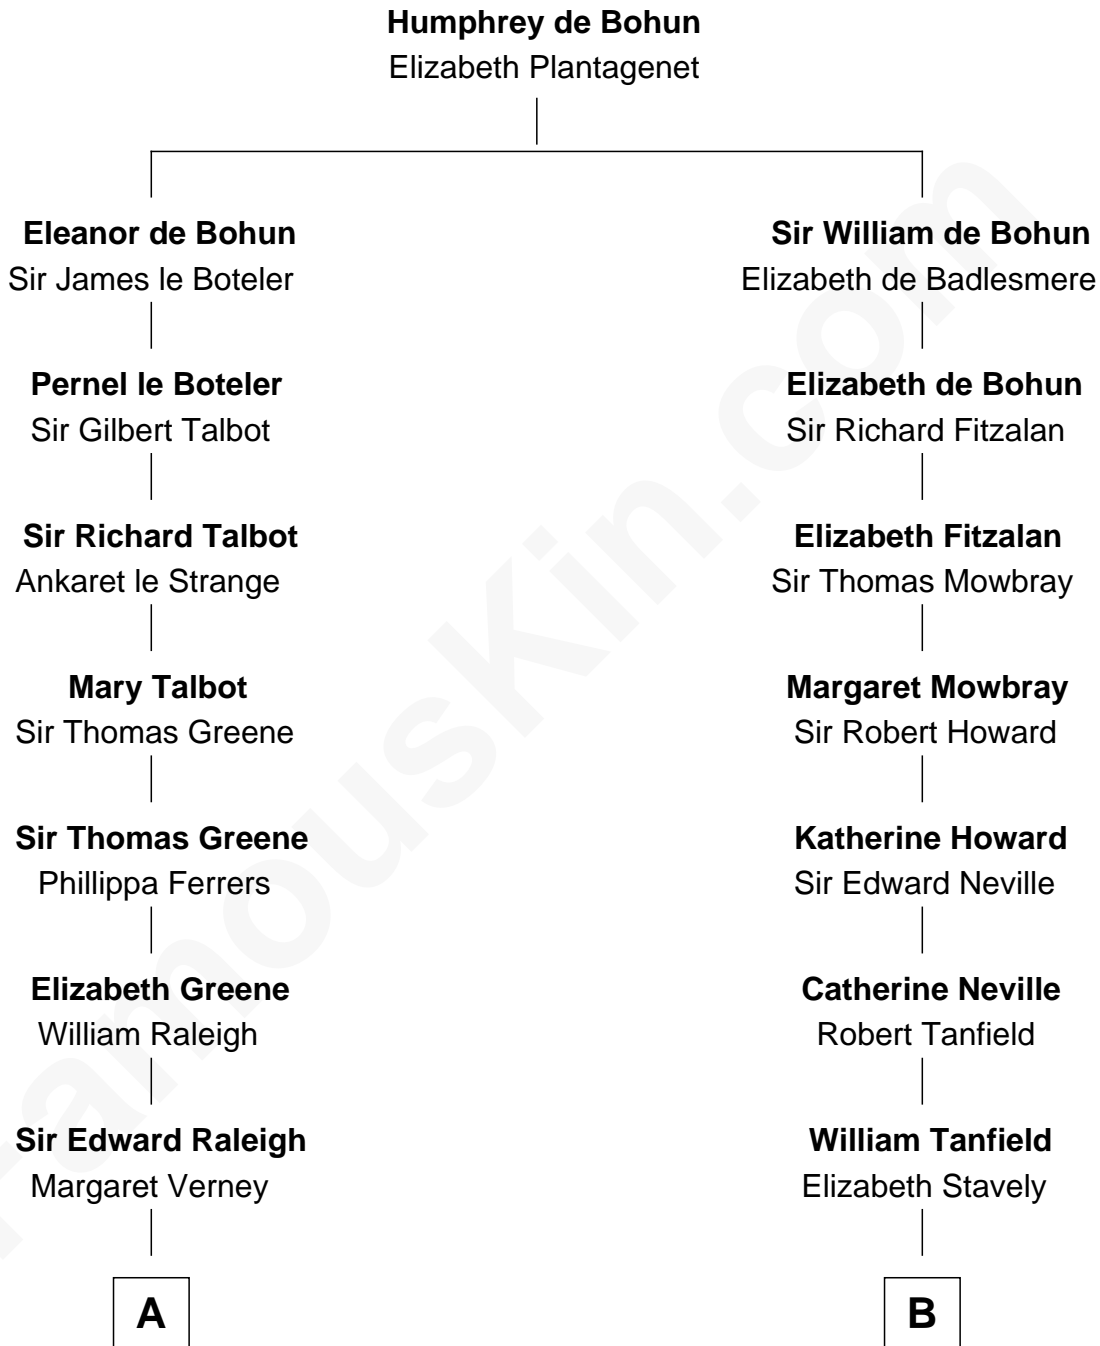

FamousKin.com

Relationship Chart of

Stephen A. Douglas

Participated in Lincoln-Douglas Debates

16th cousin 3 times removed of

John Marshall

4th Chief Justice of the U.S. Supreme Court

C

Martha Arnold
Benajah Douglass

Dr. Stephen Arnold Douglass
Sarah Fiske

Stephen A. Douglas
The Lincoln-Douglas Debates

FamousKin.com