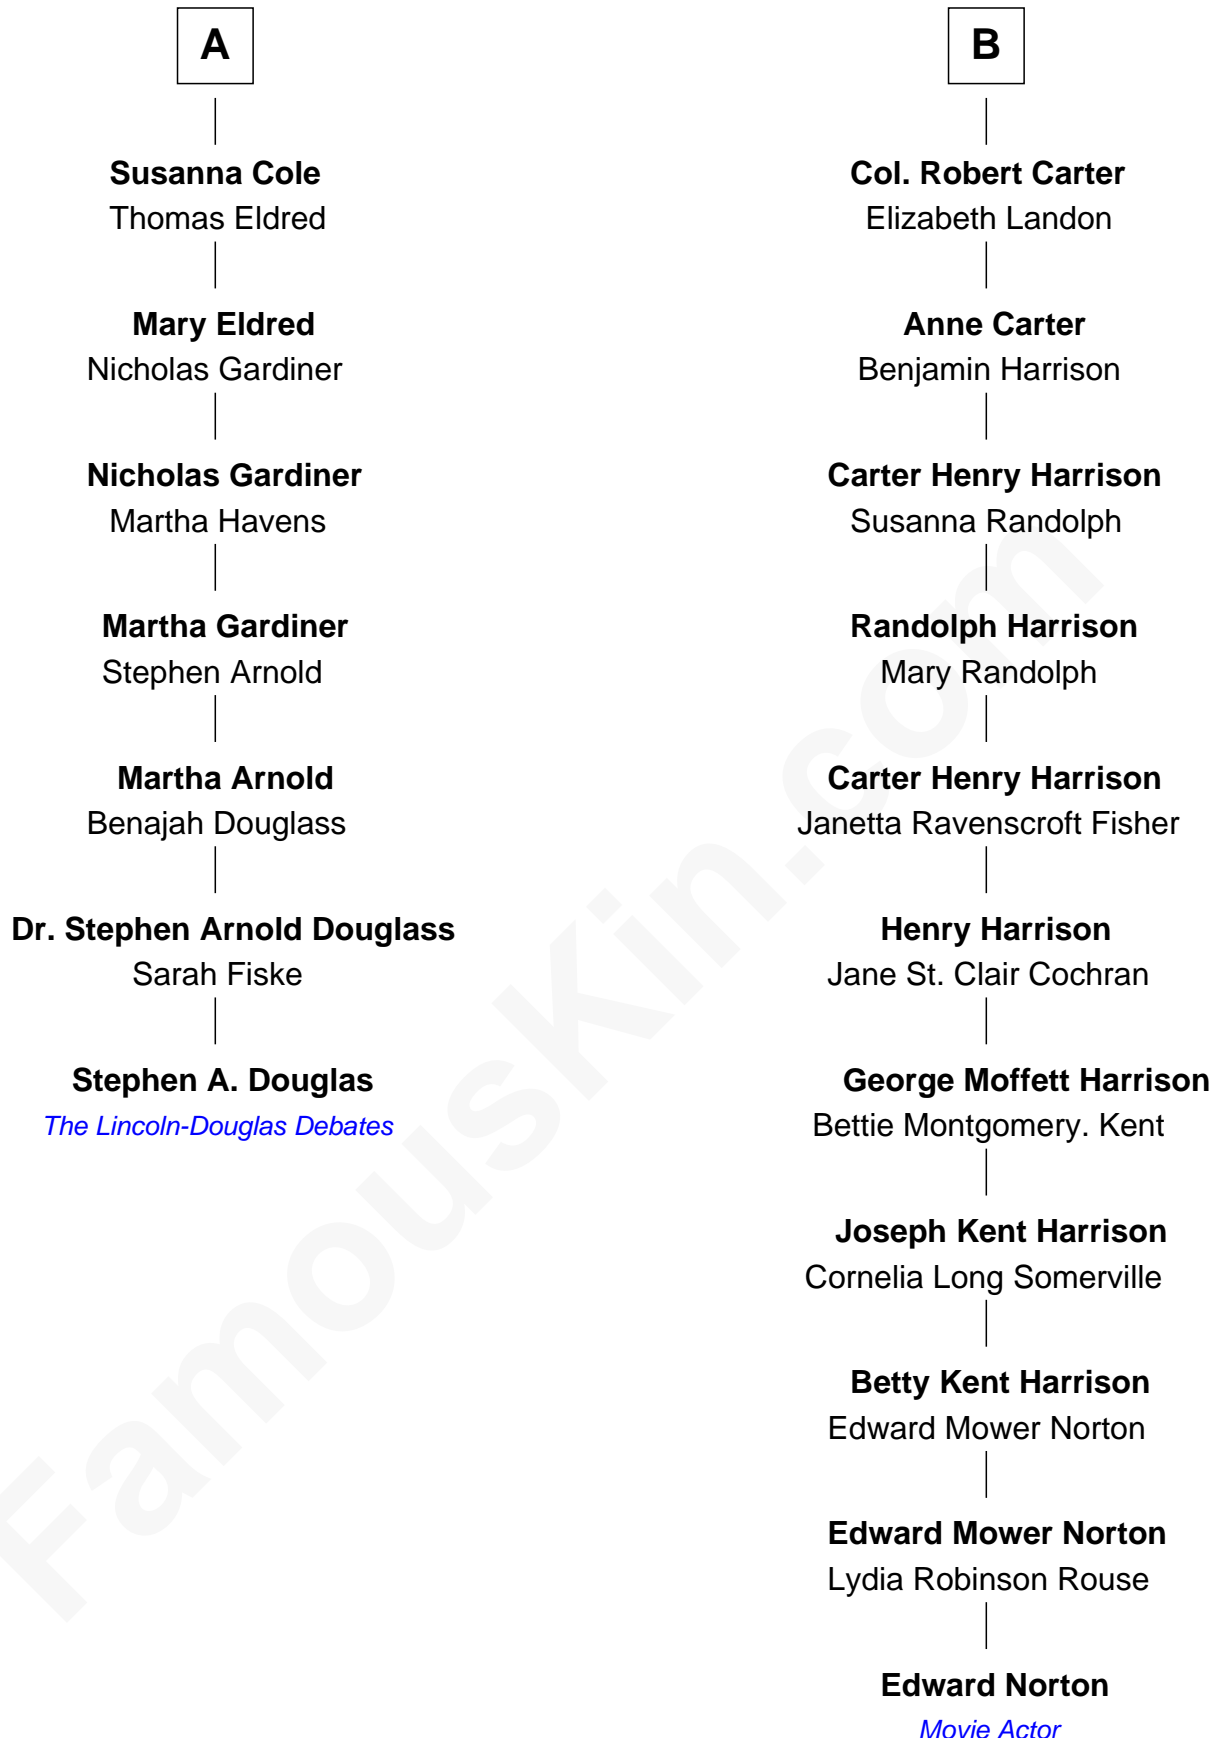

Edward Norton photo by [David Shankbone](#) (CC BY 3.0)