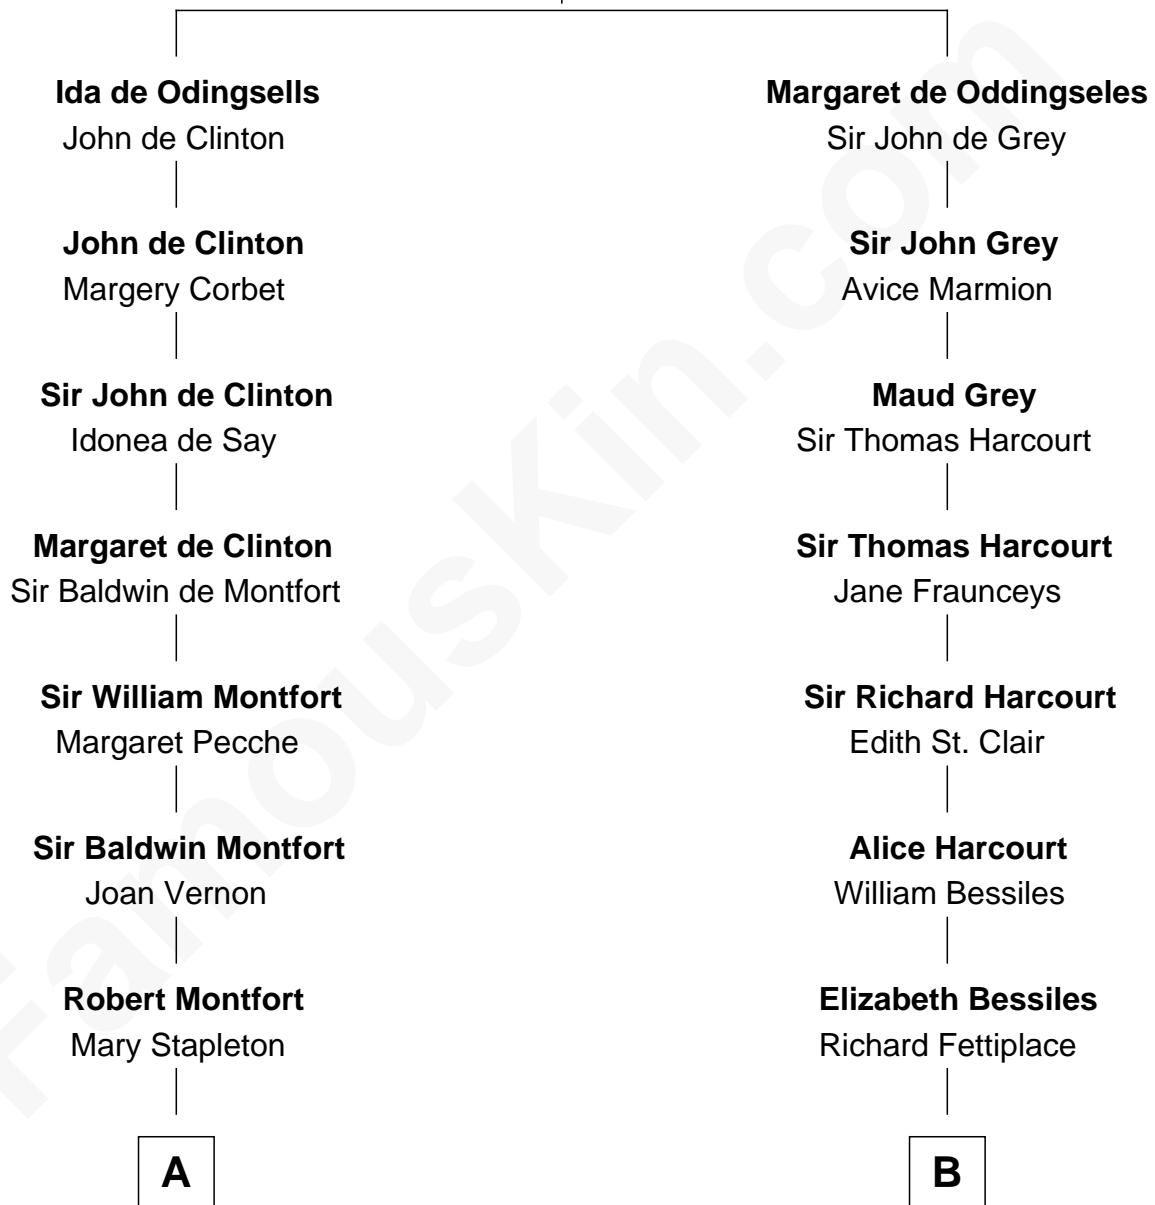

## Relationship Chart of

### Stephen A. Douglas

*Participated in Lincoln-Douglas Debates*

18th cousin 1 time removed of

### Oliver Wendell Holmes, Jr.

*U.S. Supreme Court Justice*

**William de Odingsells**

Ela FitzWalter

FamousKin.com