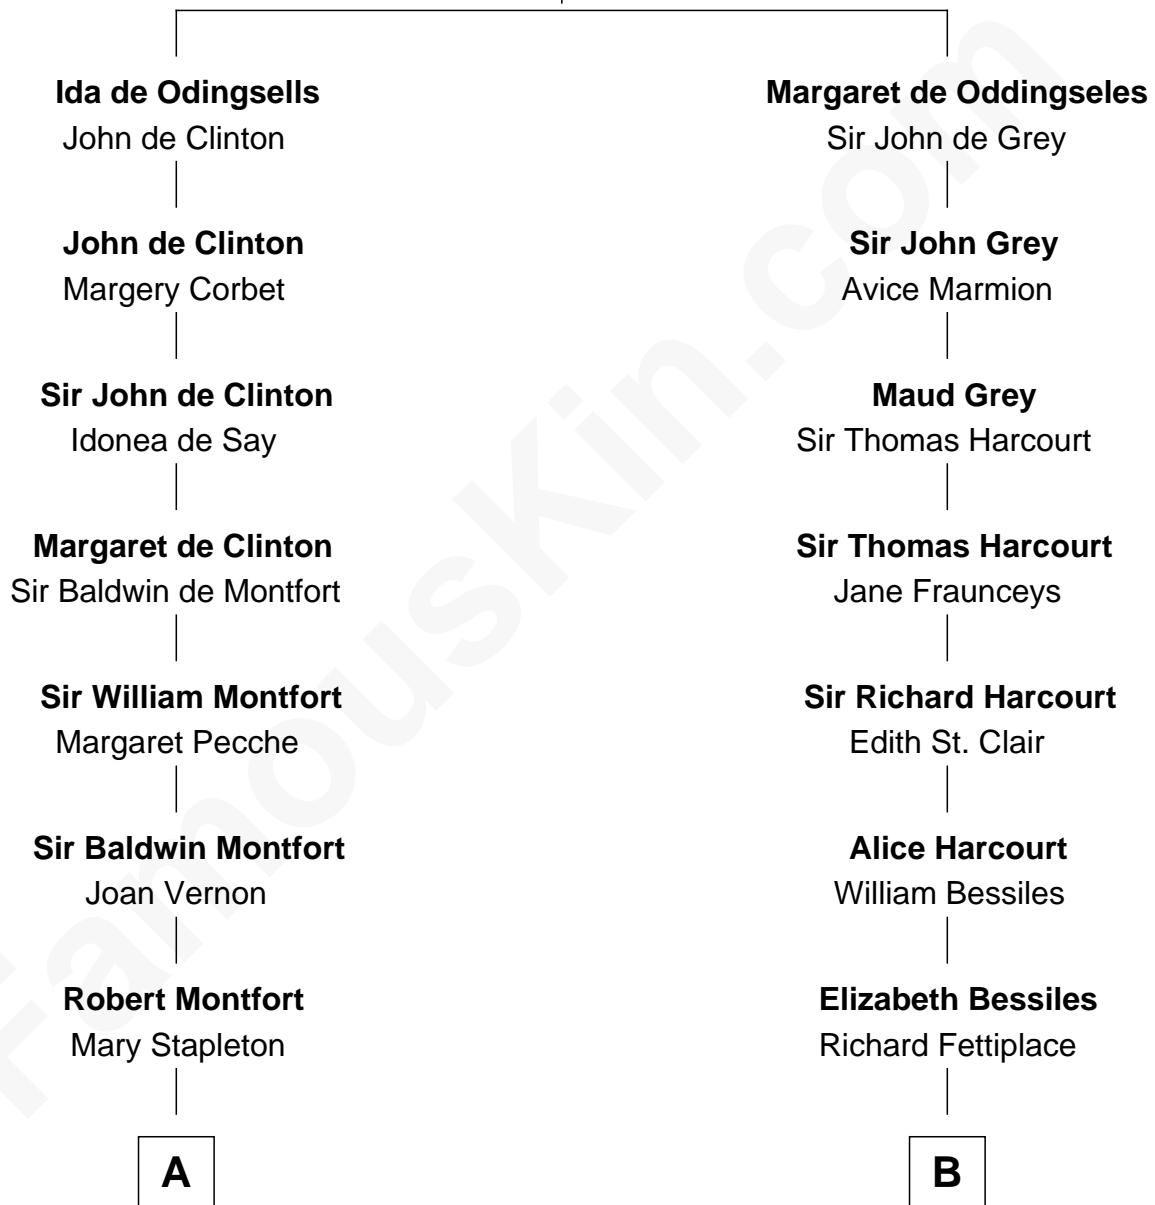

## Relationship Chart of

### Stephen A. Douglas

*Participated in Lincoln-Douglas Debates*

17th cousin 2 times removed of

### Oliver Wendell Holmes, Sr.

*American "Fireside" Poet*

**William de Odingsells**

Ela FitzWalter

**C**

Rev. Nathaniel Fiske

Sarah Arnold

Sarah Fiske