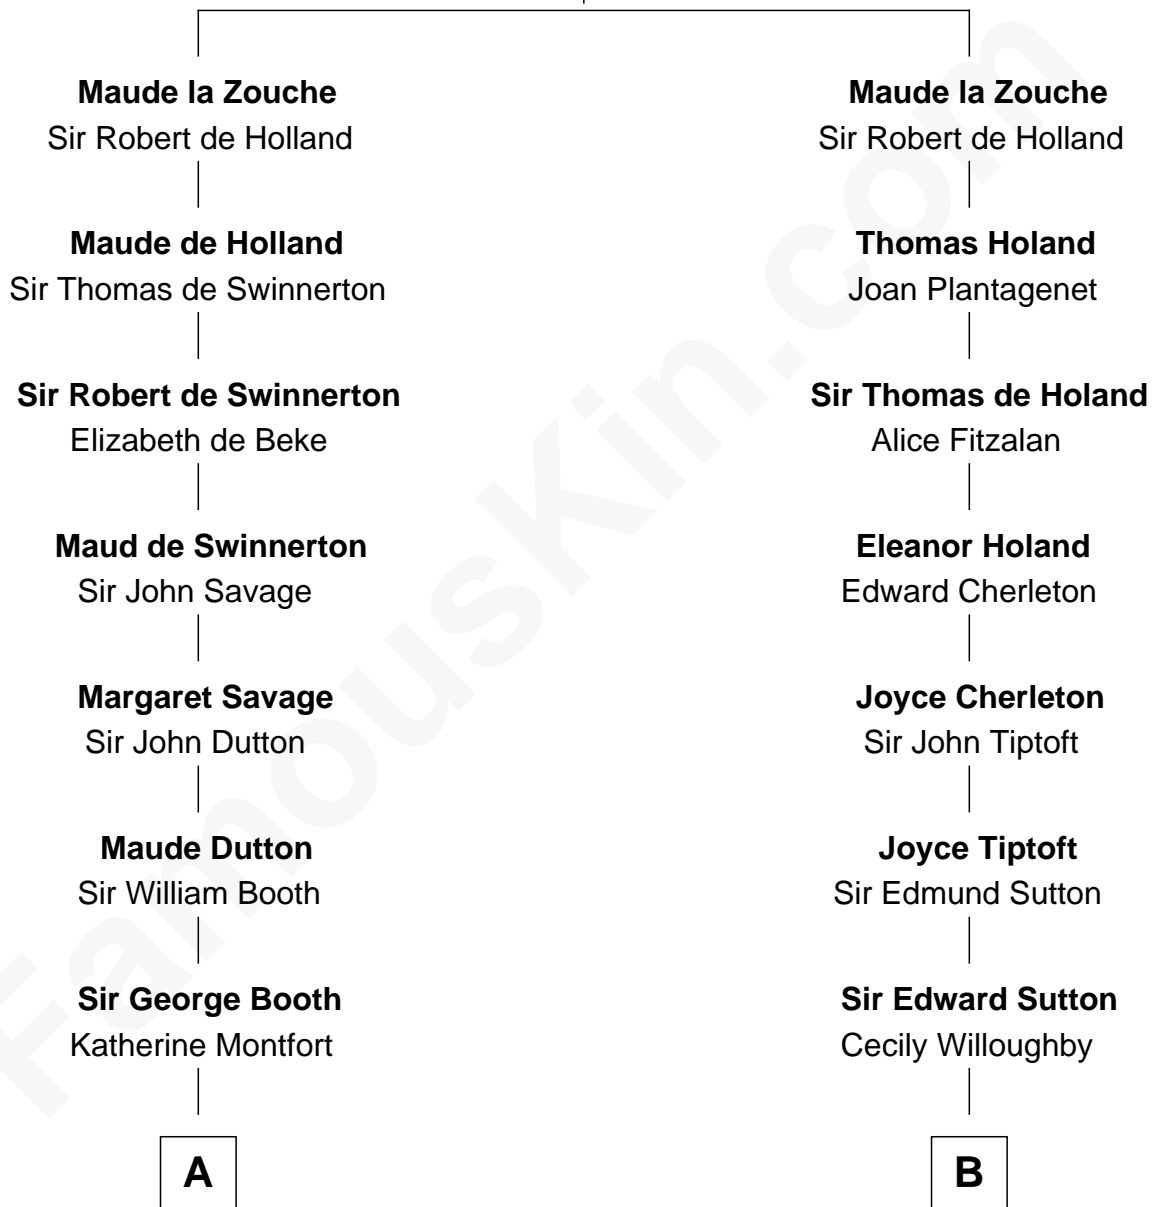

FamousKin.com

Relationship Chart of

Stephen A. Douglas

Participated in Lincoln-Douglas Debates

18th cousin 1 time removed of

Endicott Peabody

62nd Governor of Massachusetts

Sir Alan la Zouche
Eleanor de Segrave

FamousKin.com