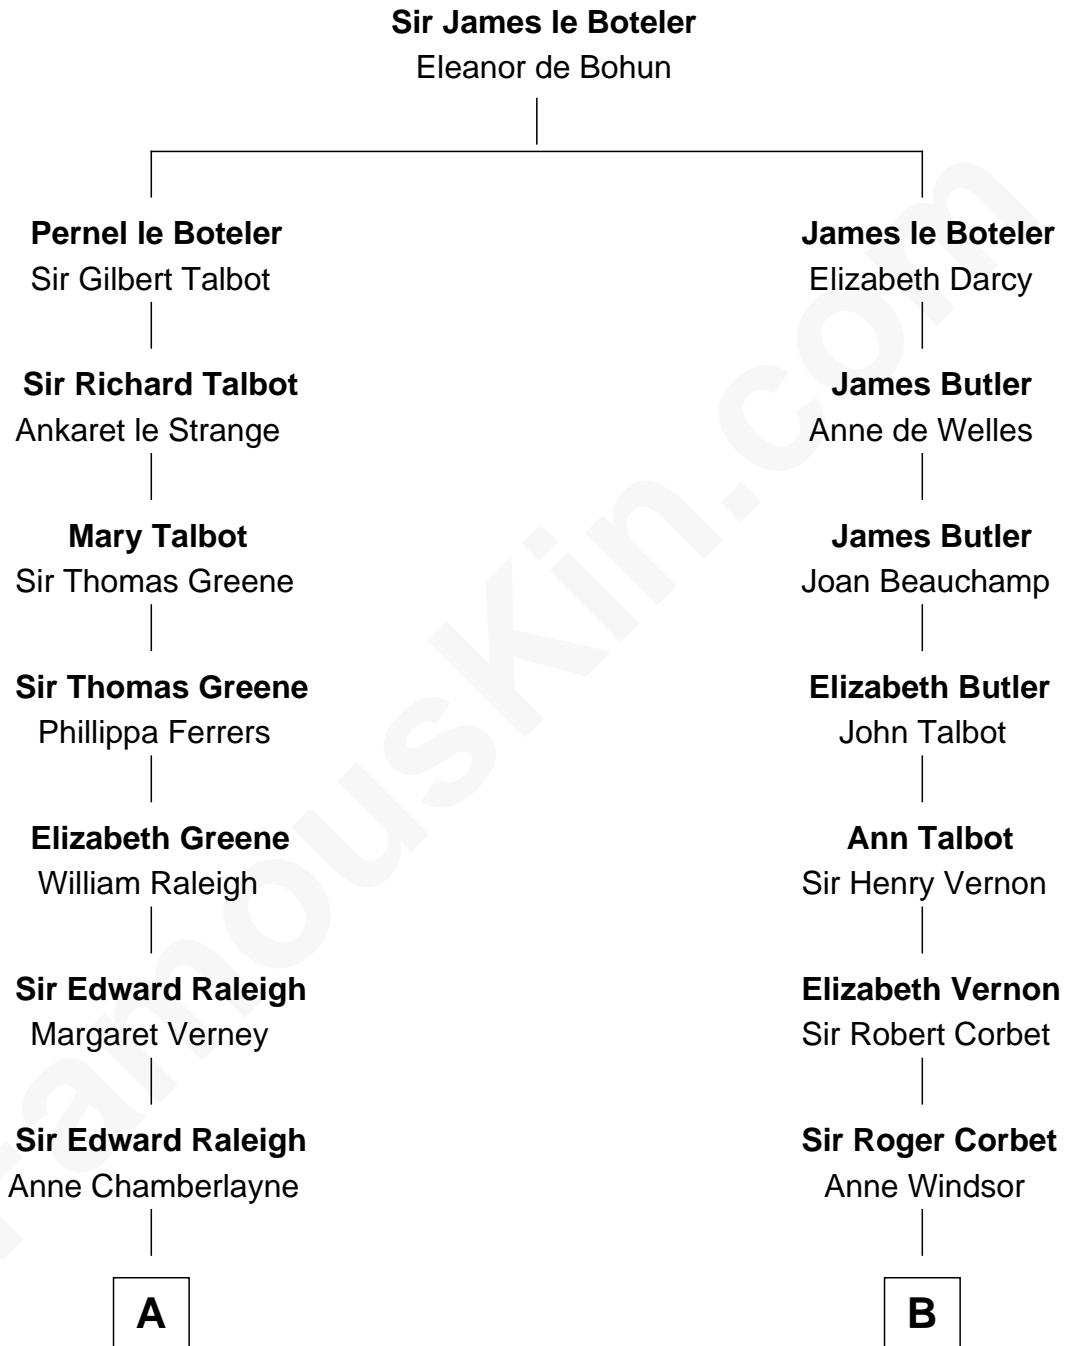

FamousKin.com

Relationship Chart of

Stephen A. Douglas

Participated in Lincoln-Douglas Debates

16th cousin 2 times removed of

James Russell Lowell

American "Fireside" Poet

C