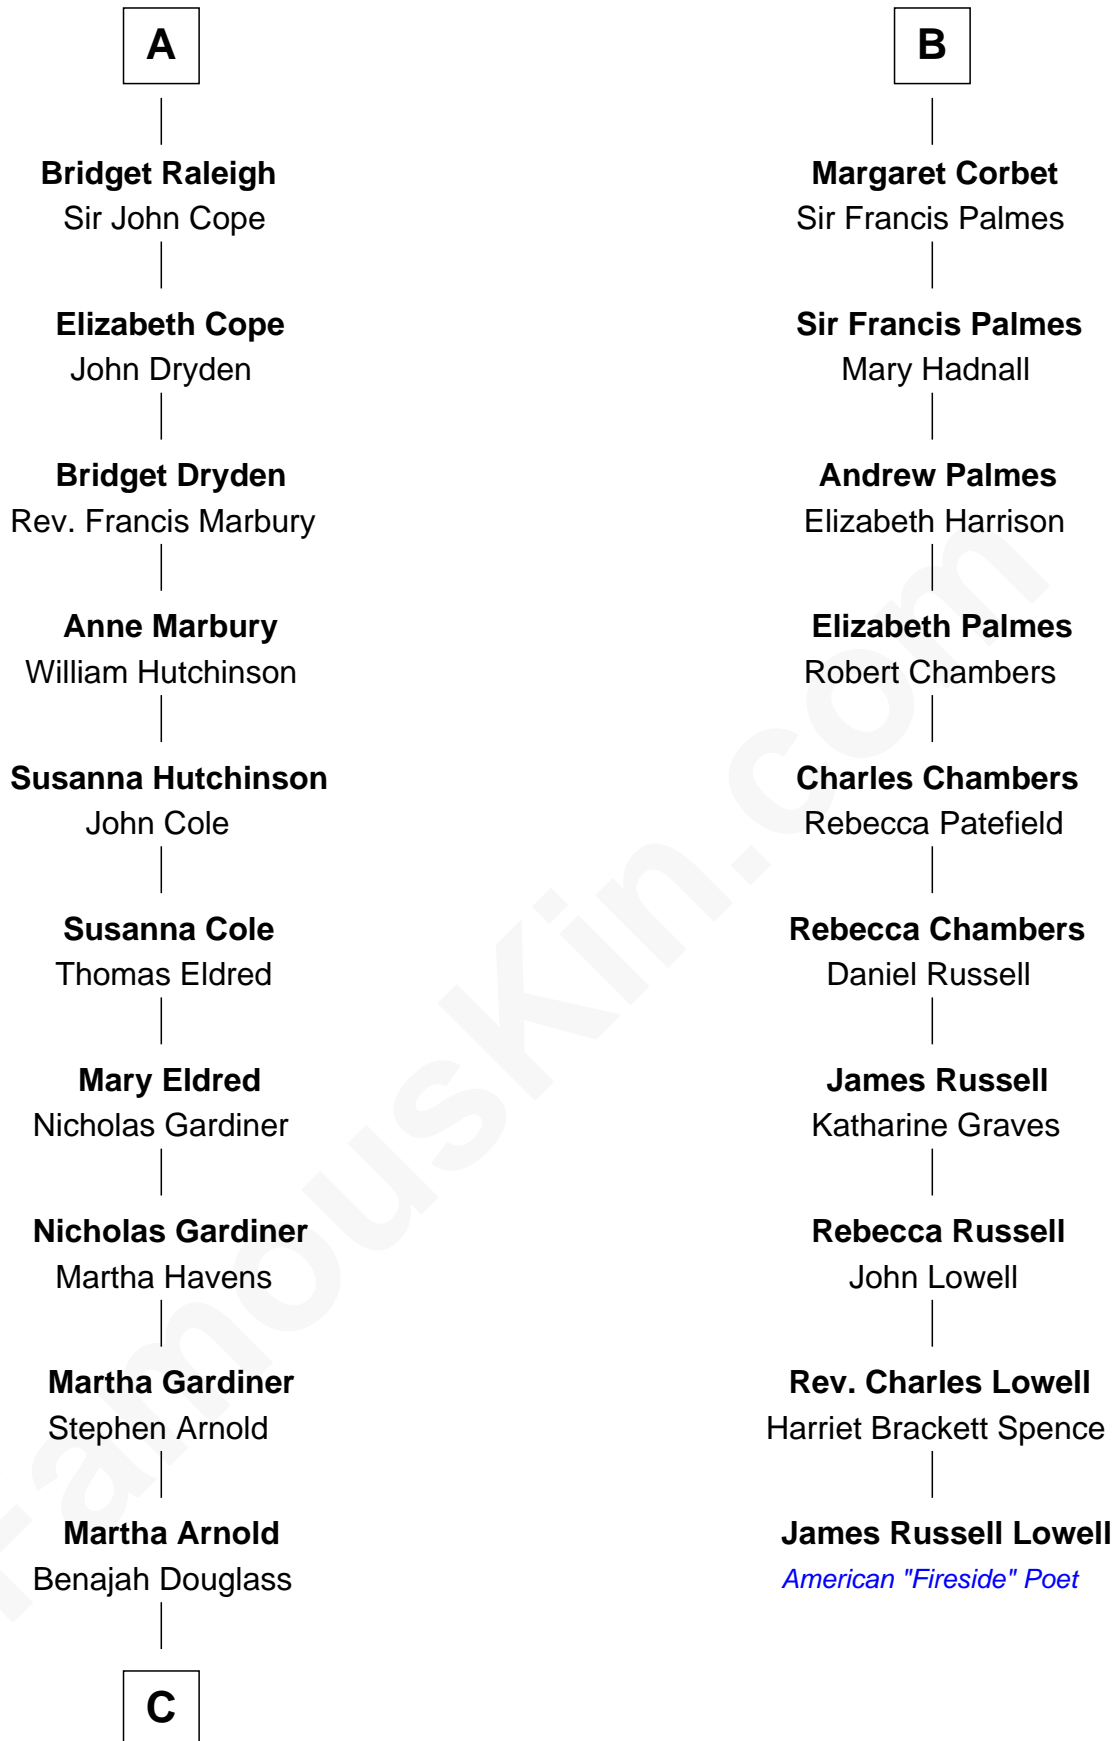

FamousKin.com

Relationship Chart of

Stephen A. Douglas

Participated in Lincoln-Douglas Debates

16th cousin 2 times removed of

James Russell Lowell

American "Fireside" Poet

C