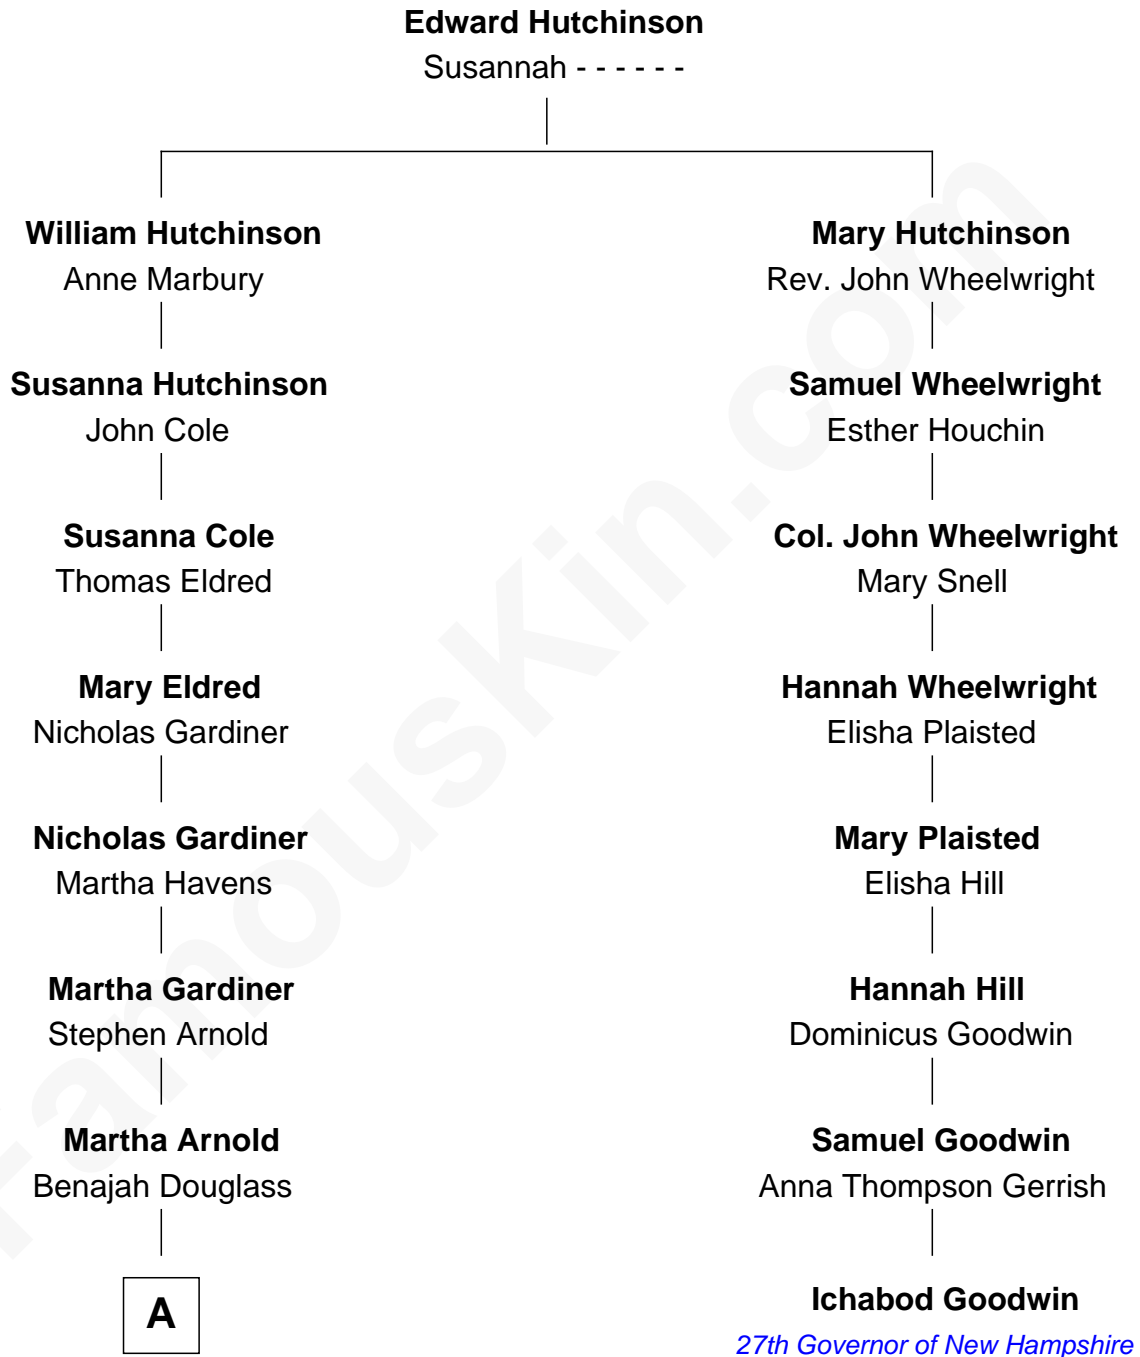

## Relationship Chart of

### Stephen A. Douglas

*Participated in Lincoln-Douglas Debates*

7th cousin 1 time removed of

**Ichabod Goodwin**

*27th Governor of New Hampshire*

A

Dr. Stephen Arnold Douglass

Sarah Fiske