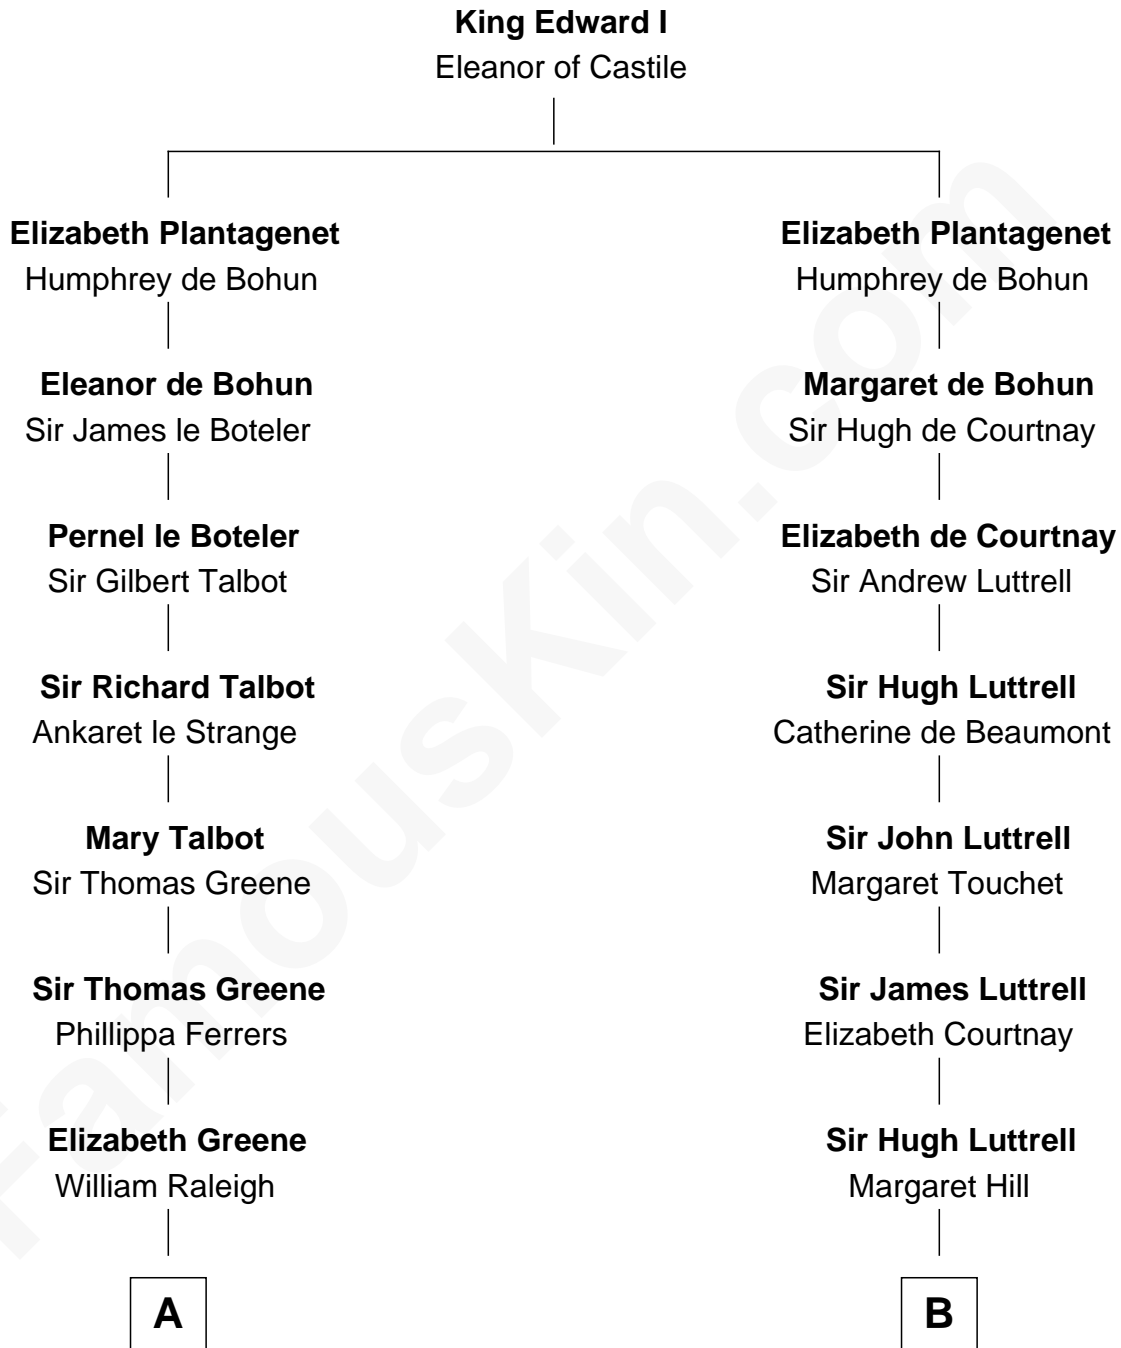

FamousKin.com

Relationship Chart of

Stephen A. Douglas

Participated in Lincoln-Douglas Debates

16th cousin 4 times removed of

Ichabod Goodwin

27th Governor of New Hampshire

FamousKin.com