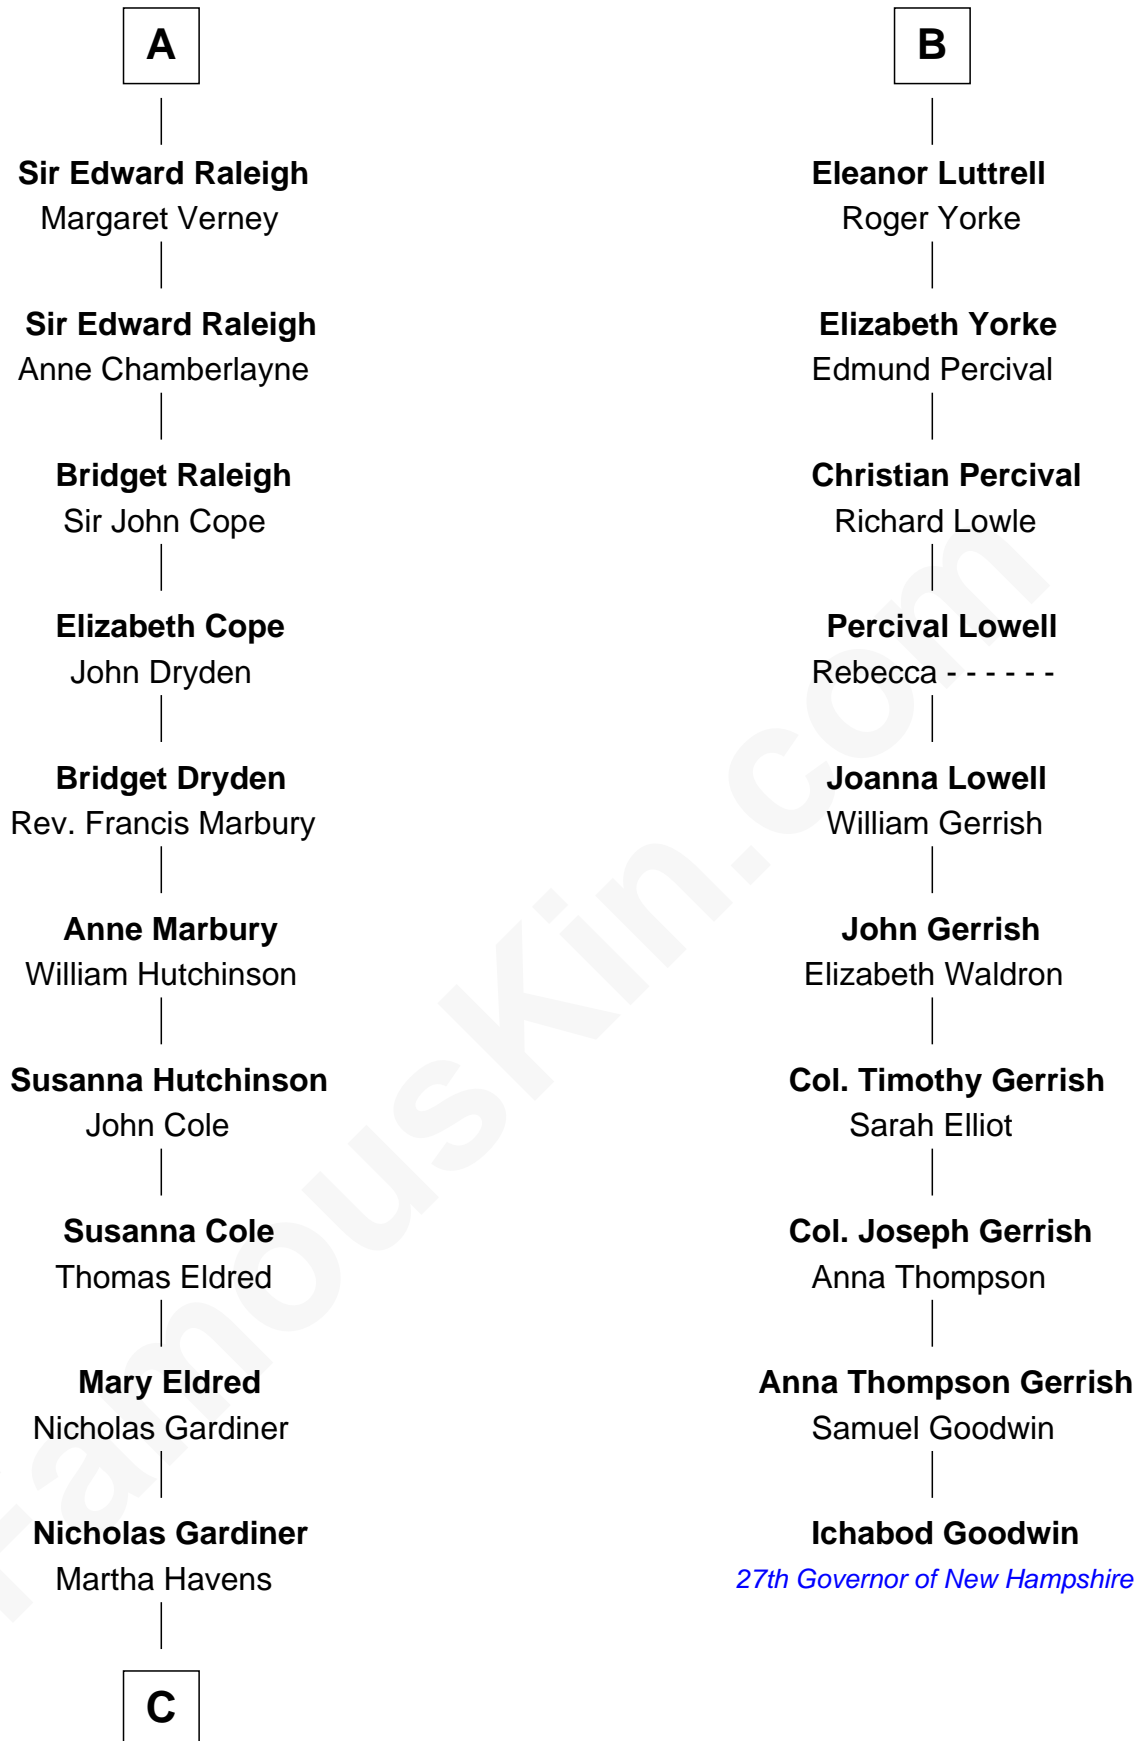

FamousKin.com

Relationship Chart of

Stephen A. Douglas

Participated in Lincoln-Douglas Debates

16th cousin 4 times removed of

Ichabod Goodwin

27th Governor of New Hampshire

FamousKin.com