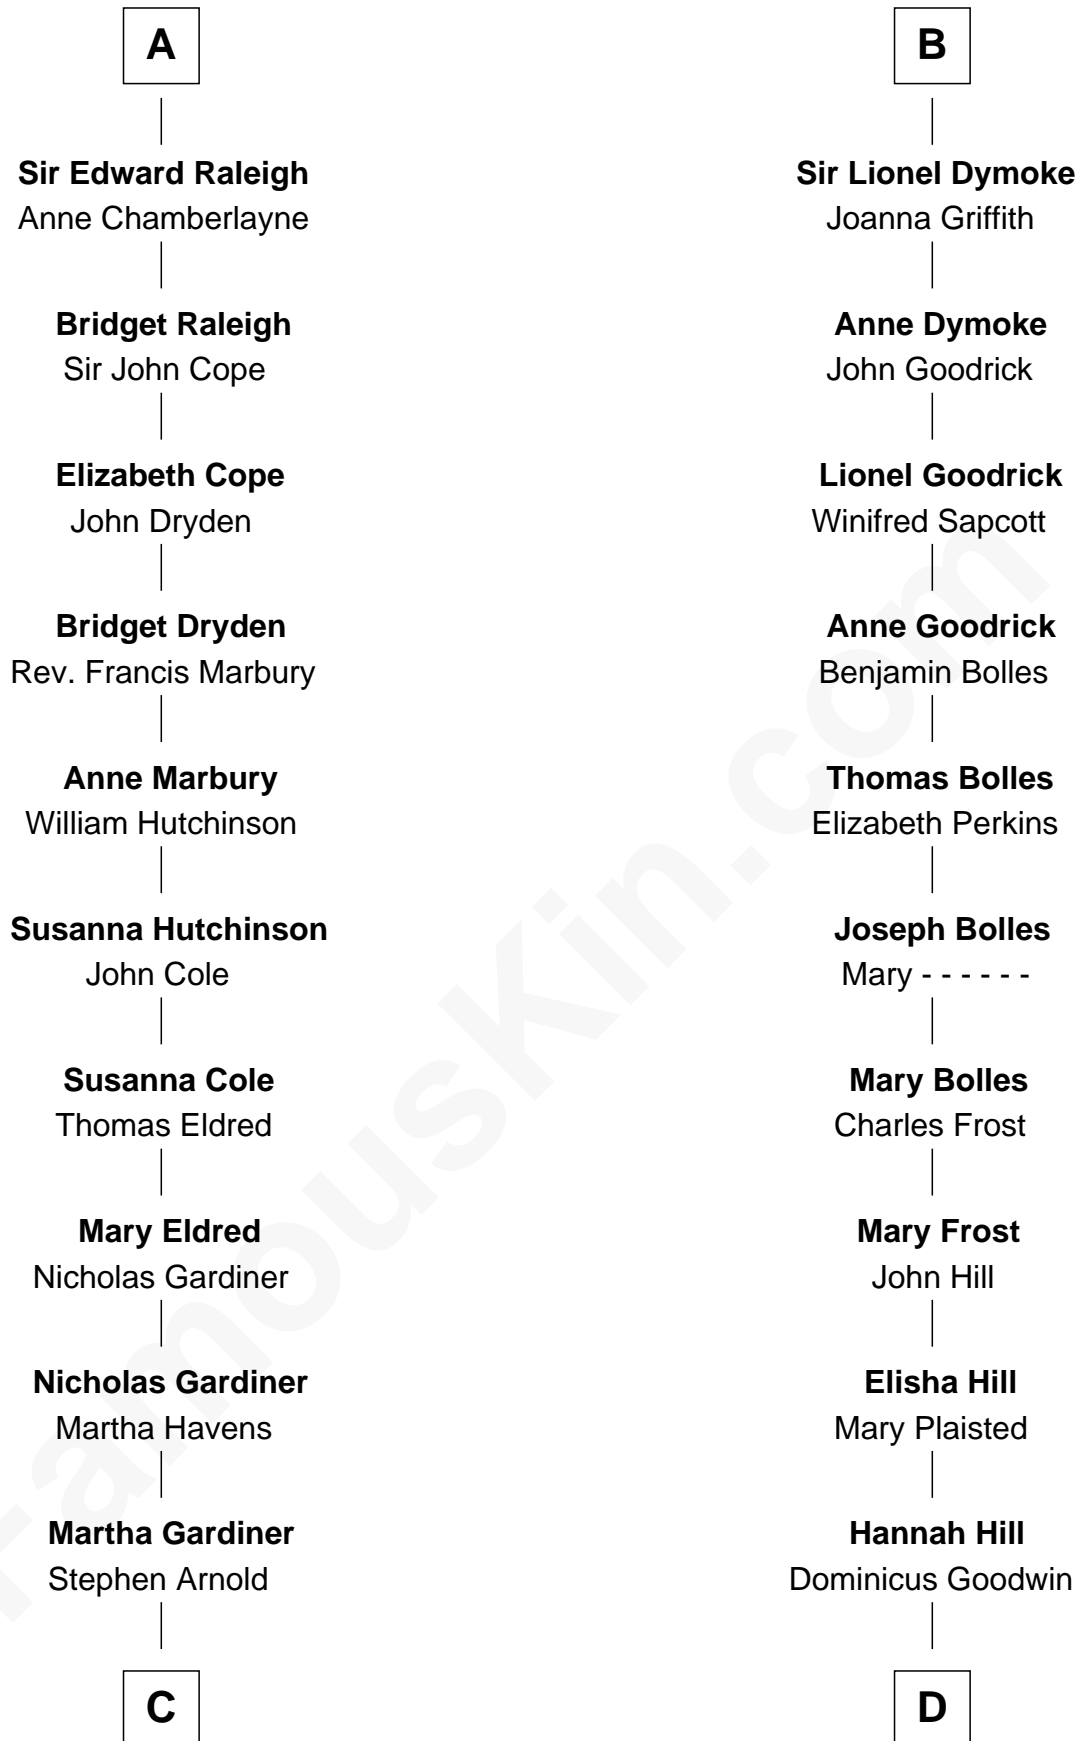

FamousKin.com

Relationship Chart of

Stephen A. Douglas

Participated in Lincoln-Douglas Debates

18th cousin 1 time removed of

Ichabod Goodwin

27th Governor of New Hampshire

FamousKin.com