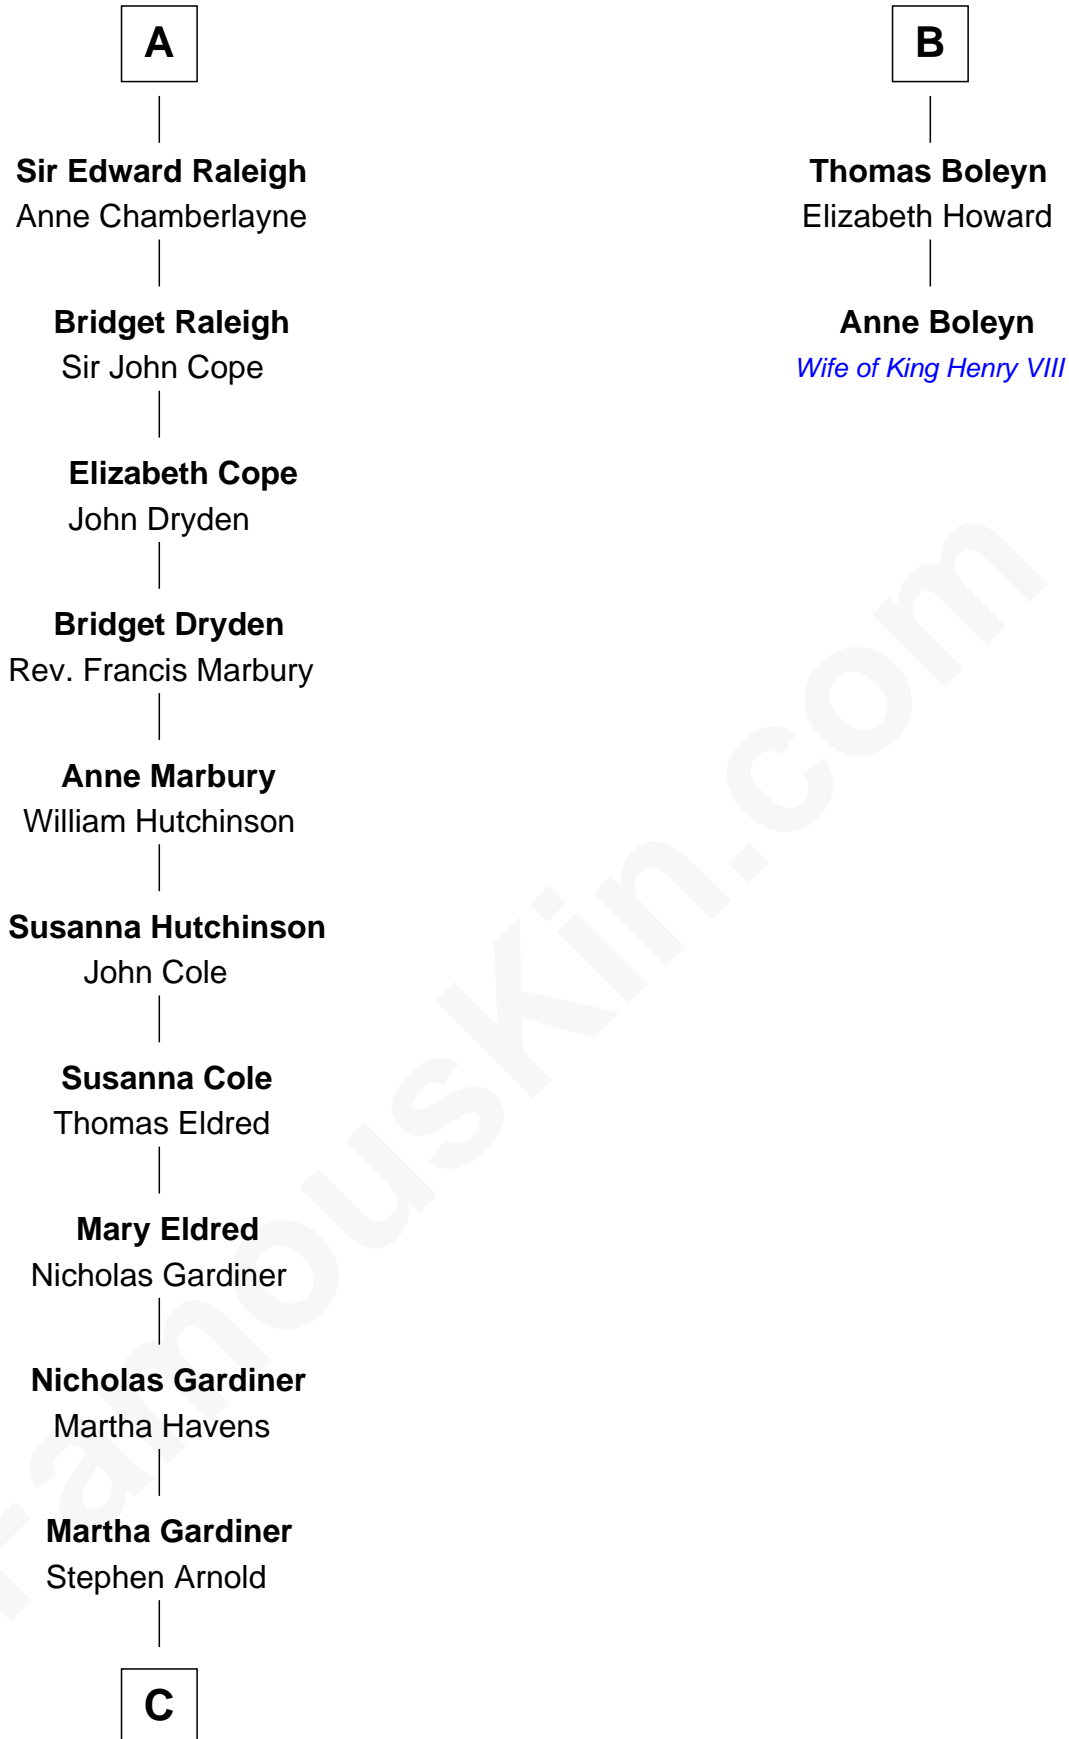

FamousKin.com

Relationship Chart of

Stephen A. Douglas

Participated in Lincoln-Douglas Debates

8th cousin 11 times removed of

Anne Boleyn

2nd Wife of King Henry VIII

C

Martha Arnold
Benajah Douglass

Dr. Stephen Arnold Douglass
Sarah Fiske

Stephen A. Douglas
The Lincoln-Douglas Debates

FamousKin.com