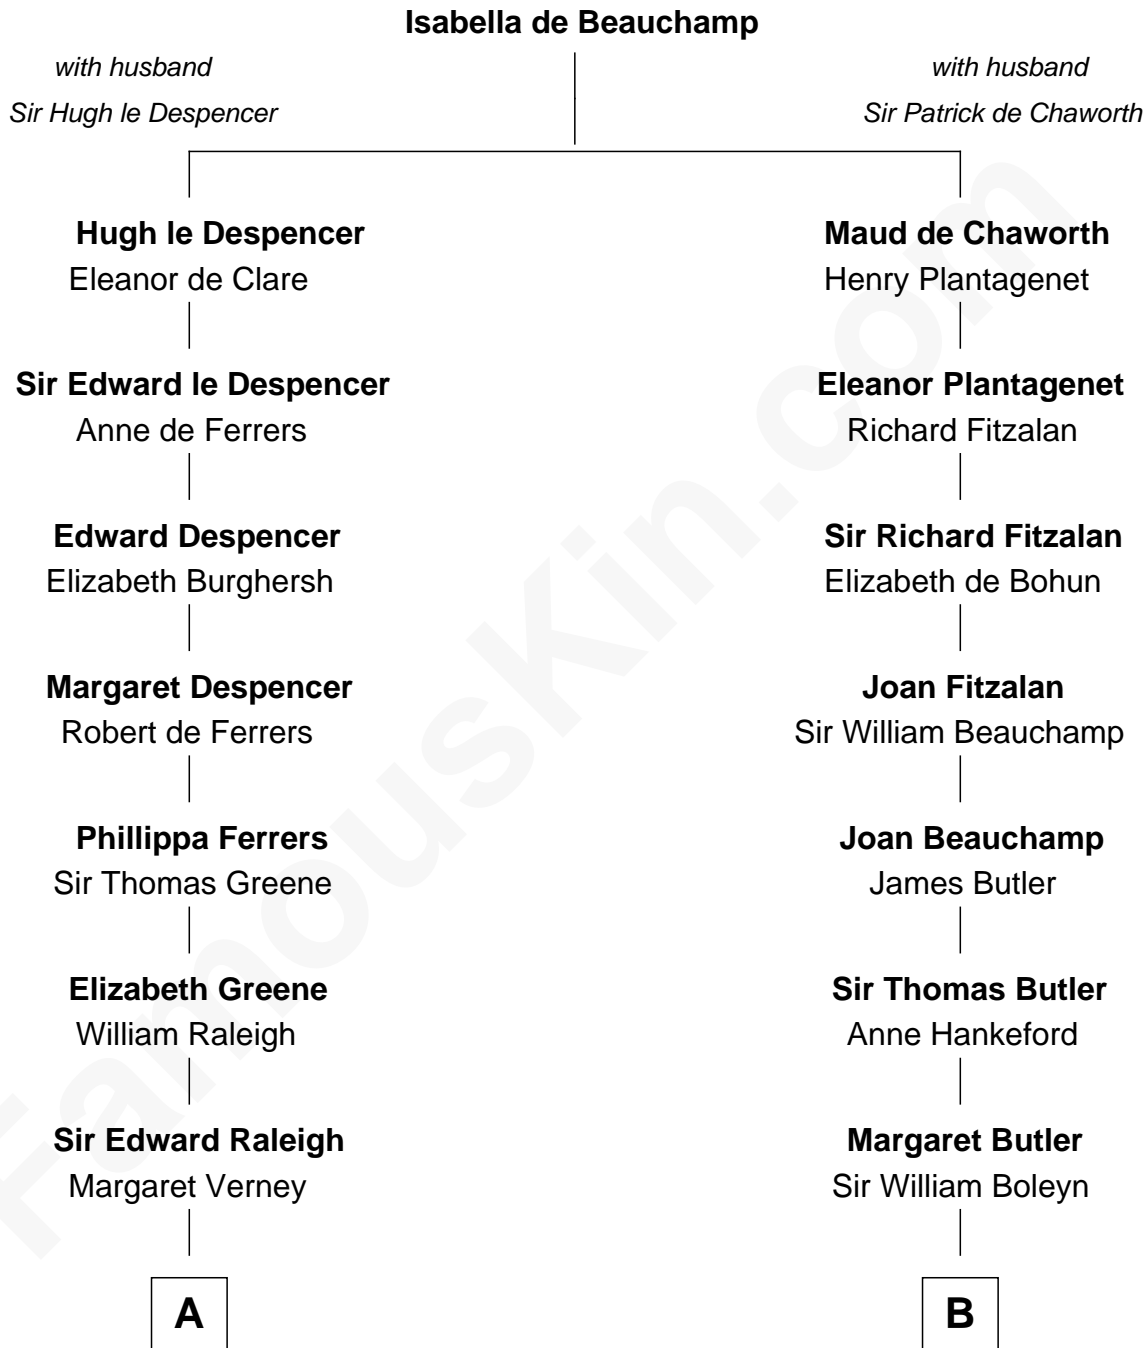

FamousKin.com

Relationship Chart of

Stephen A. Douglas

Participated in Lincoln-Douglas Debates

8th cousin 11 times removed of

Anne Boleyn

2nd Wife of King Henry VIII

C

Martha Arnold
Benajah Douglass

Dr. Stephen Arnold Douglass
Sarah Fiske

Stephen A. Douglas
The Lincoln-Douglas Debates

FamousKin.com