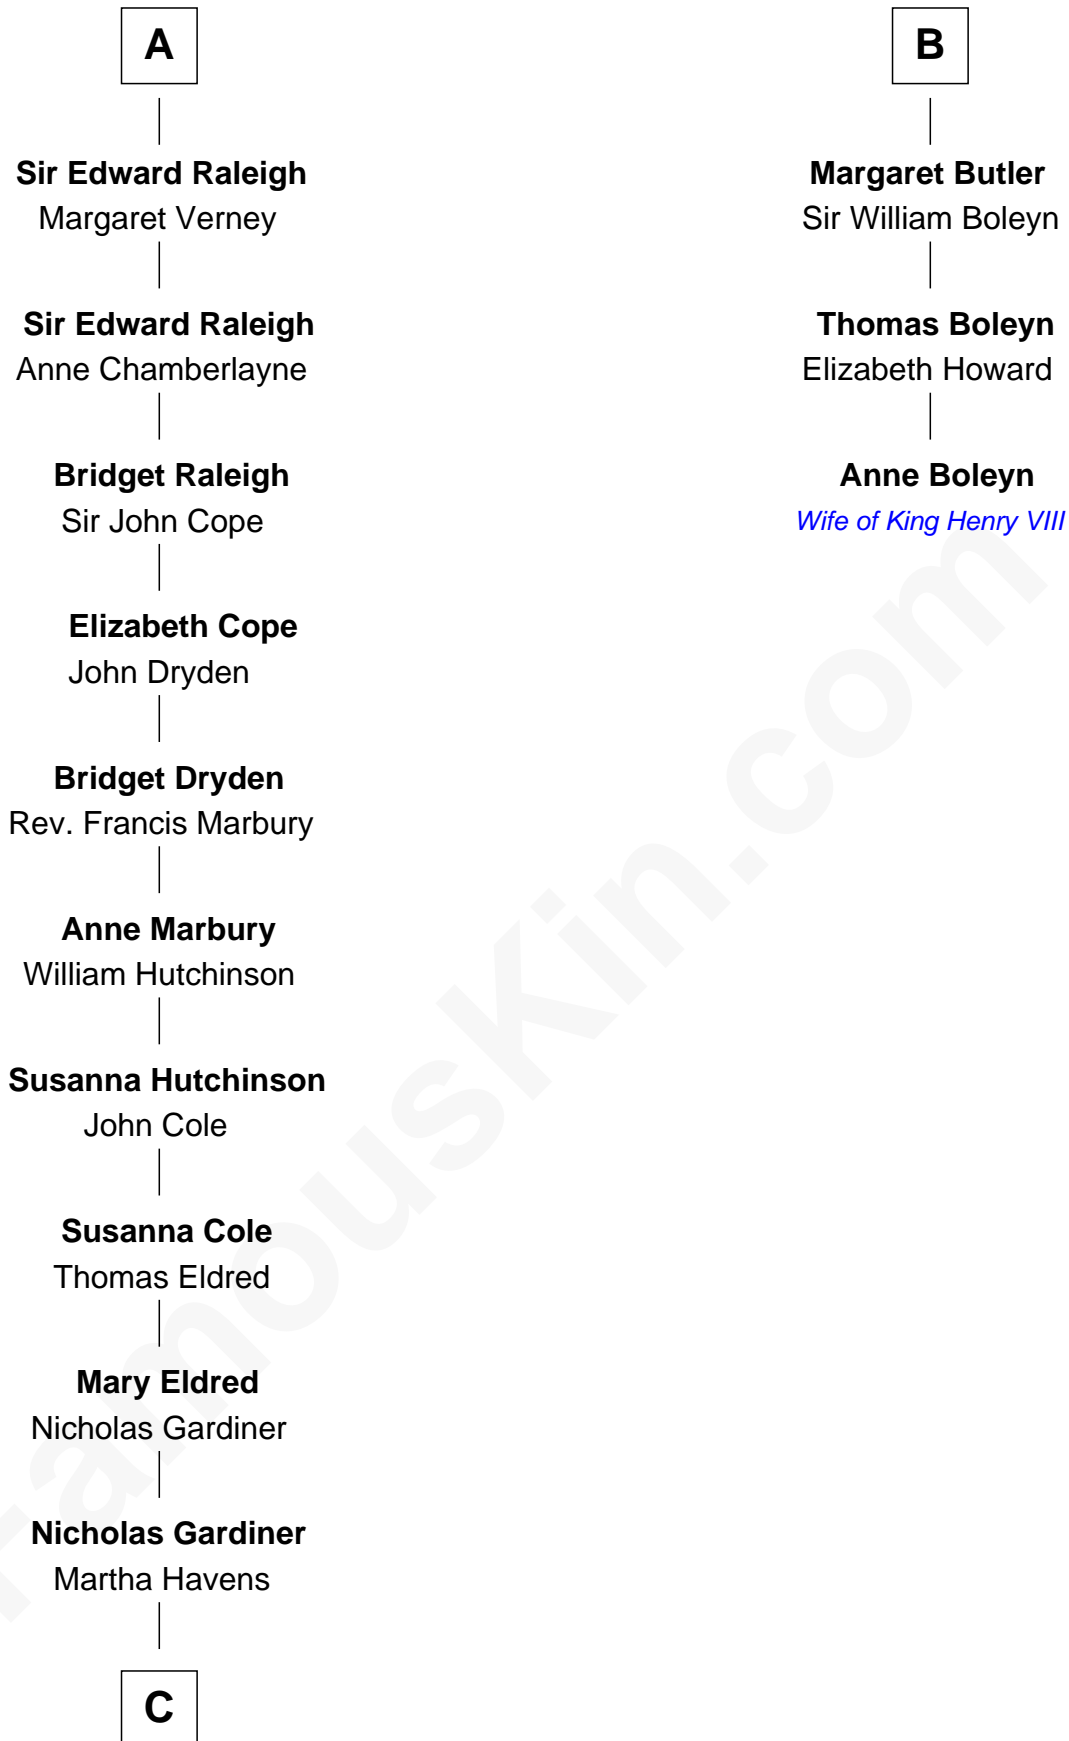

## Relationship Chart of

### Stephen A. Douglas

*Participated in Lincoln-Douglas Debates*

9th cousin 11 times removed of

### Anne Boleyn

*2nd Wife of King Henry VIII*

FamousKin.com