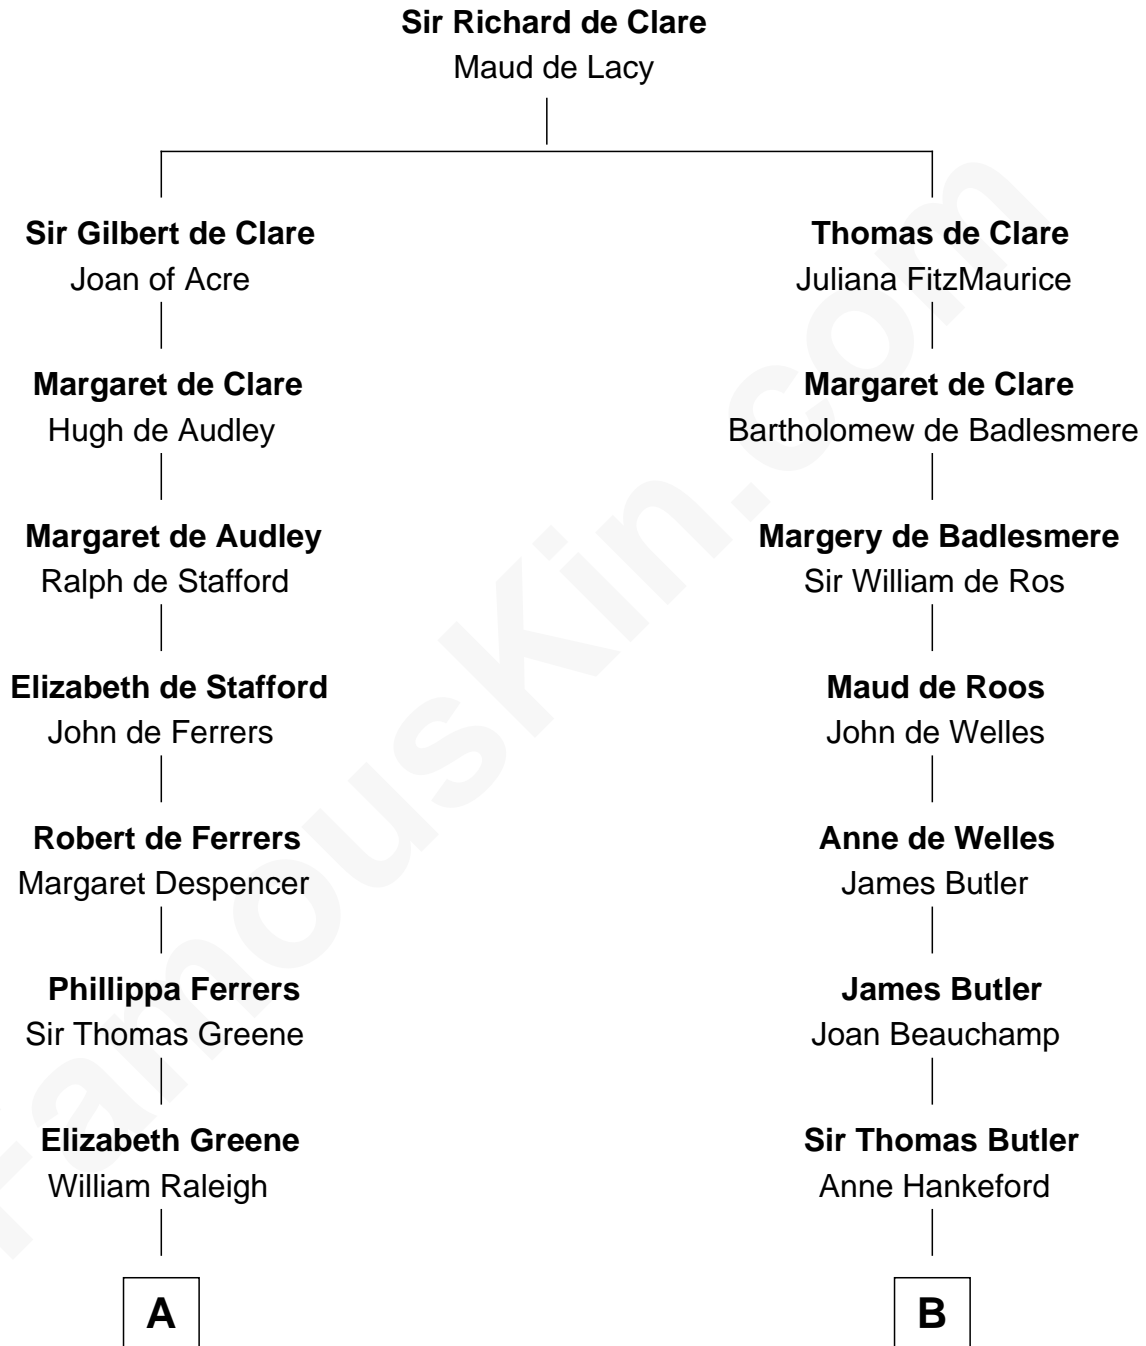

## Relationship Chart of

### Stephen A. Douglas

*Participated in Lincoln-Douglas Debates*

9th cousin 11 times removed of

### Anne Boleyn

*2nd Wife of King Henry VIII*

FamousKin.com