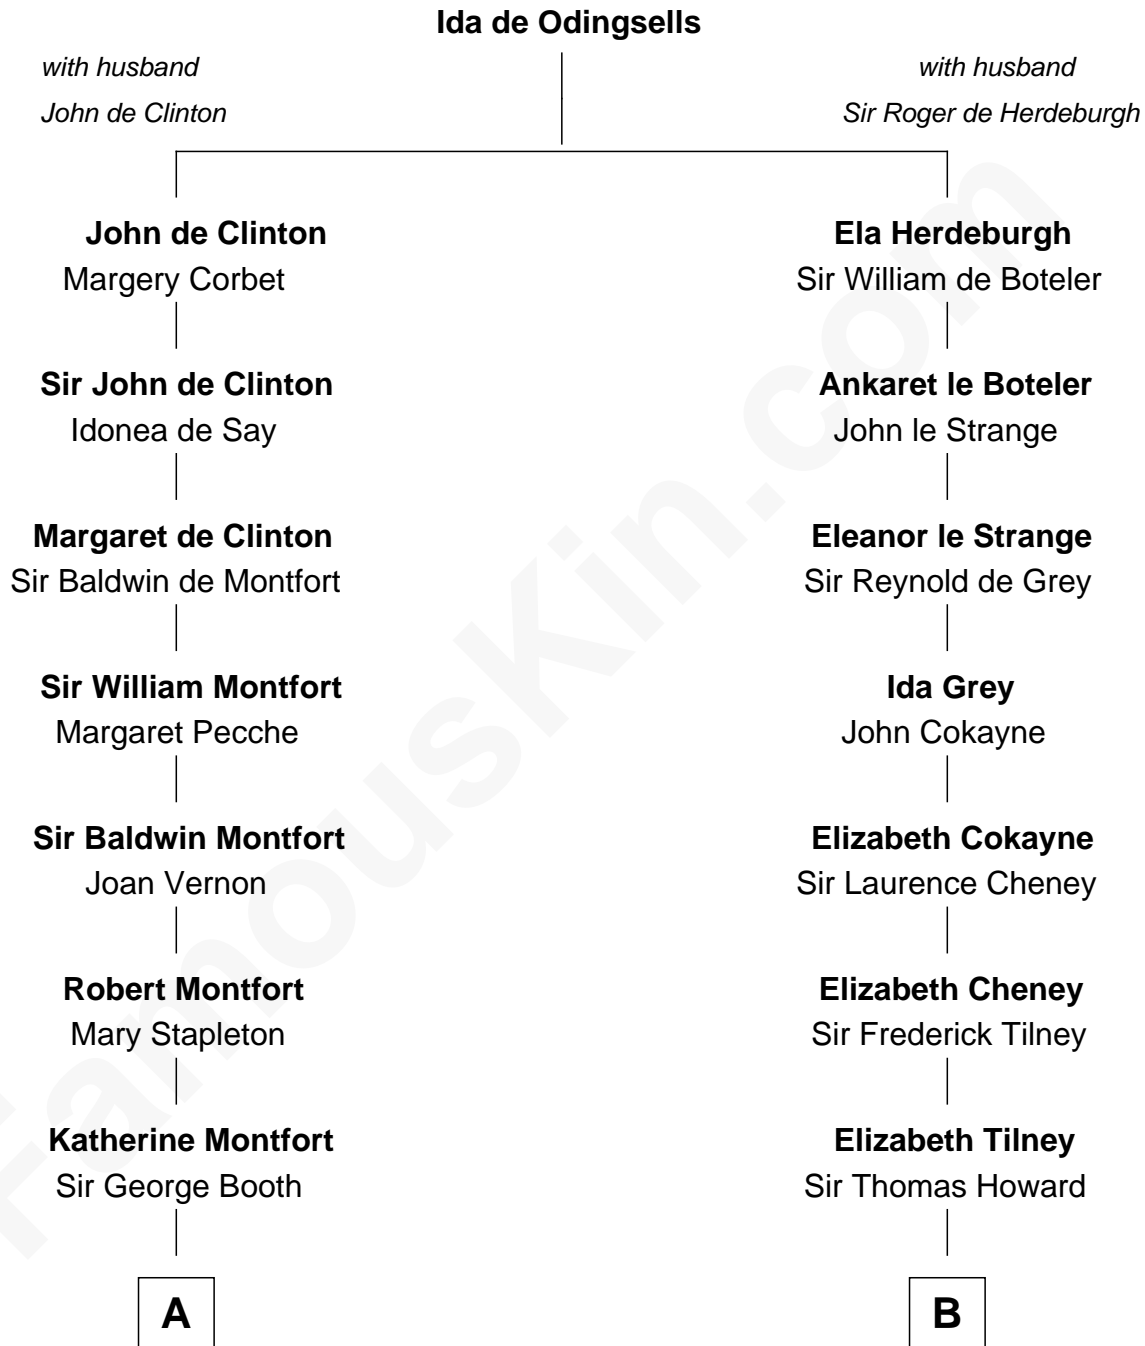

FamousKin.com

Relationship Chart of

Stephen A. Douglas

Participated in Lincoln-Douglas Debates

8th cousin 10 times removed of

Anne Boleyn

2nd Wife of King Henry VIII

C