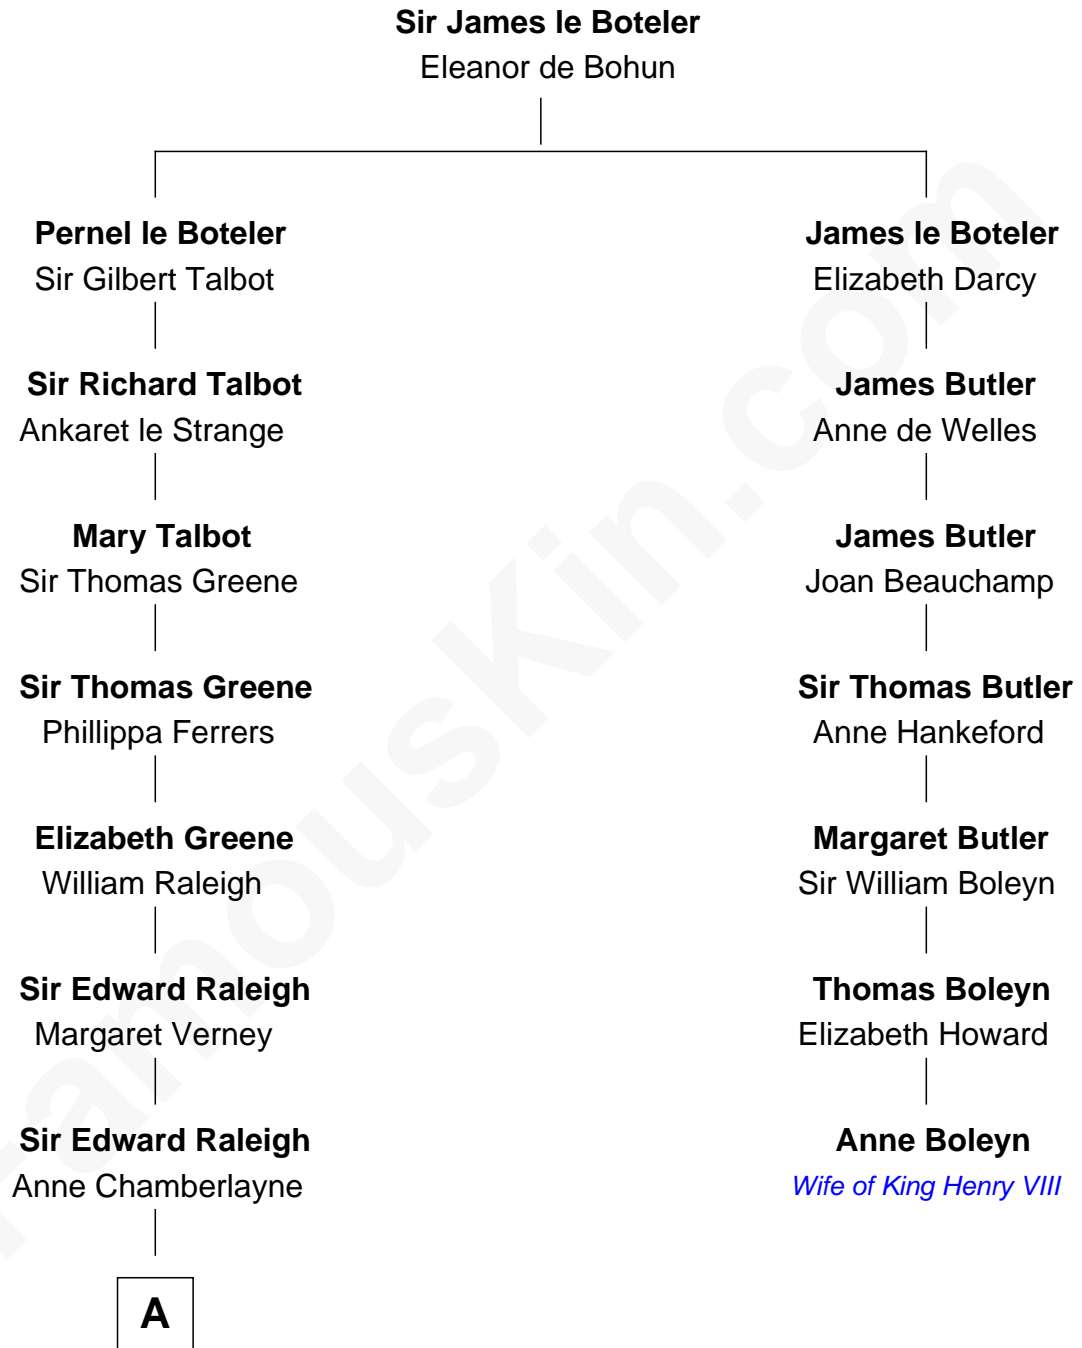

FamousKin.com

Relationship Chart of

Stephen A. Douglas

Participated in Lincoln-Douglas Debates

6th cousin 12 times removed of

Anne Boleyn

2nd Wife of King Henry VIII

B