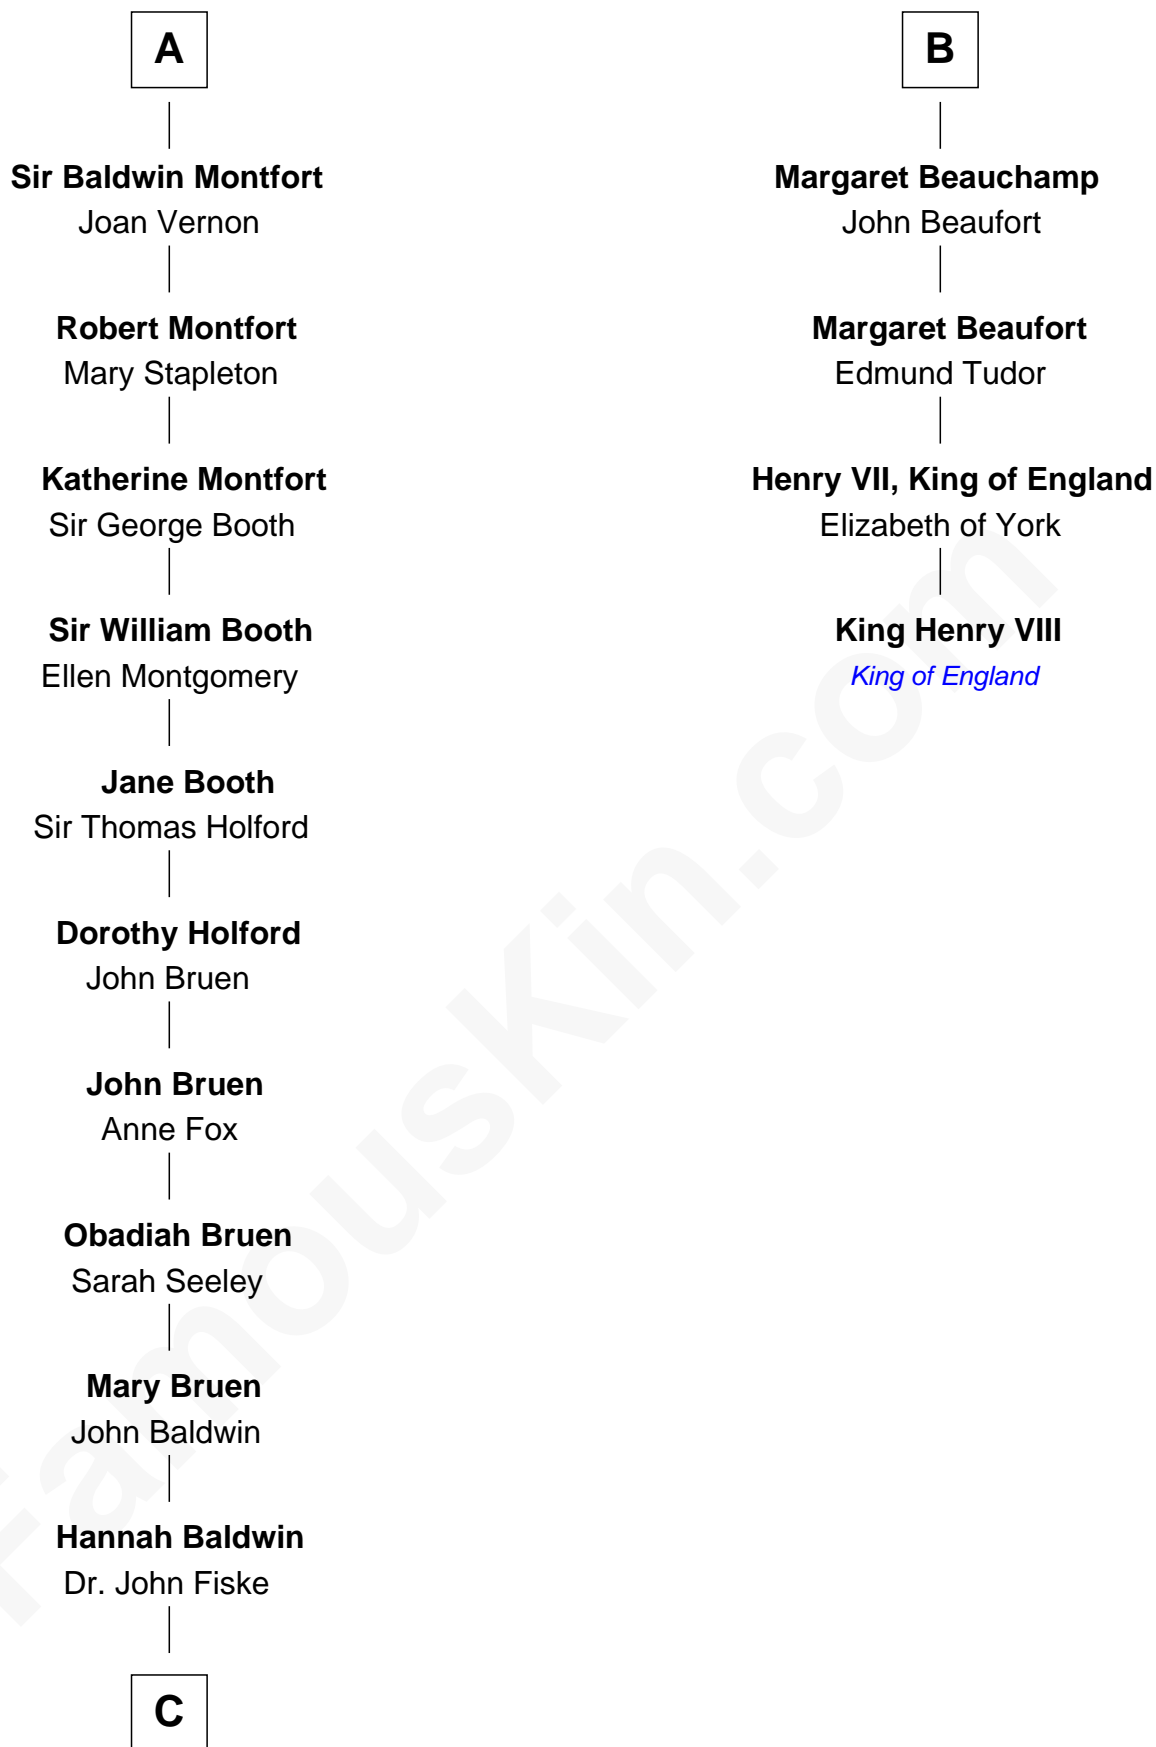

FamousKin.com

Relationship Chart of

Stephen A. Douglas

Participated in Lincoln-Douglas Debates

10th cousin 11 times removed of

King Henry VIII
King of England

Sir Humphrey de Bohun
Maud of Eu

C