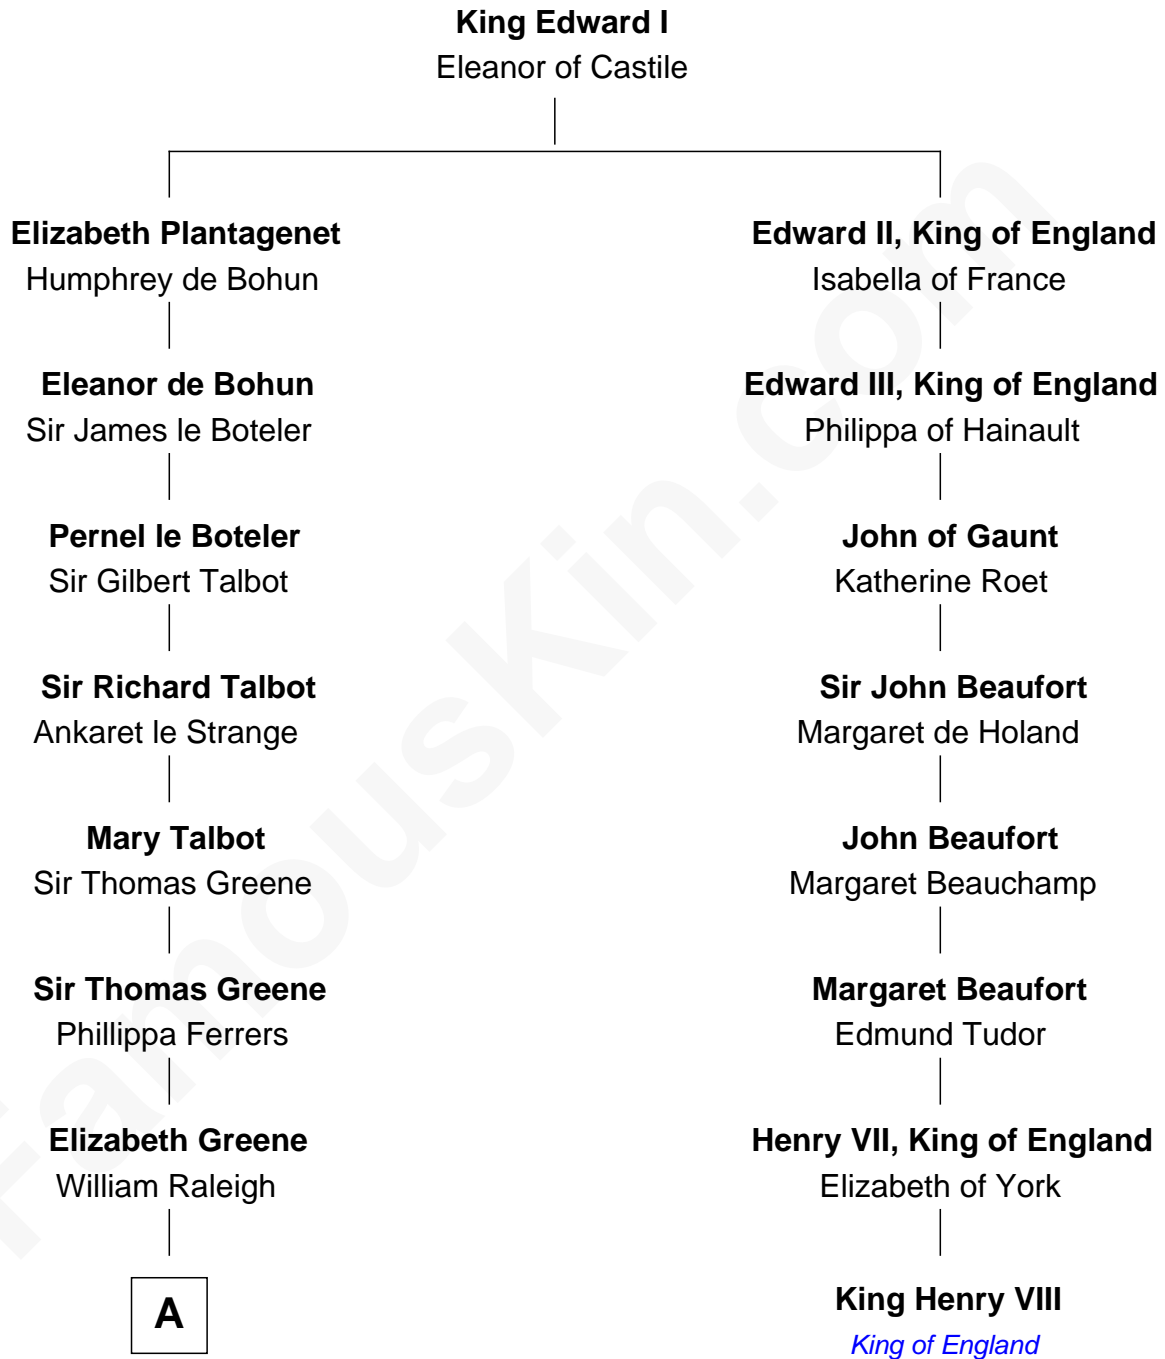

FamousKin.com

Relationship Chart of

Stephen A. Douglas

Participated in Lincoln-Douglas Debates

7th cousin 13 times removed of

King Henry VIII
King of England

FamousKin.com