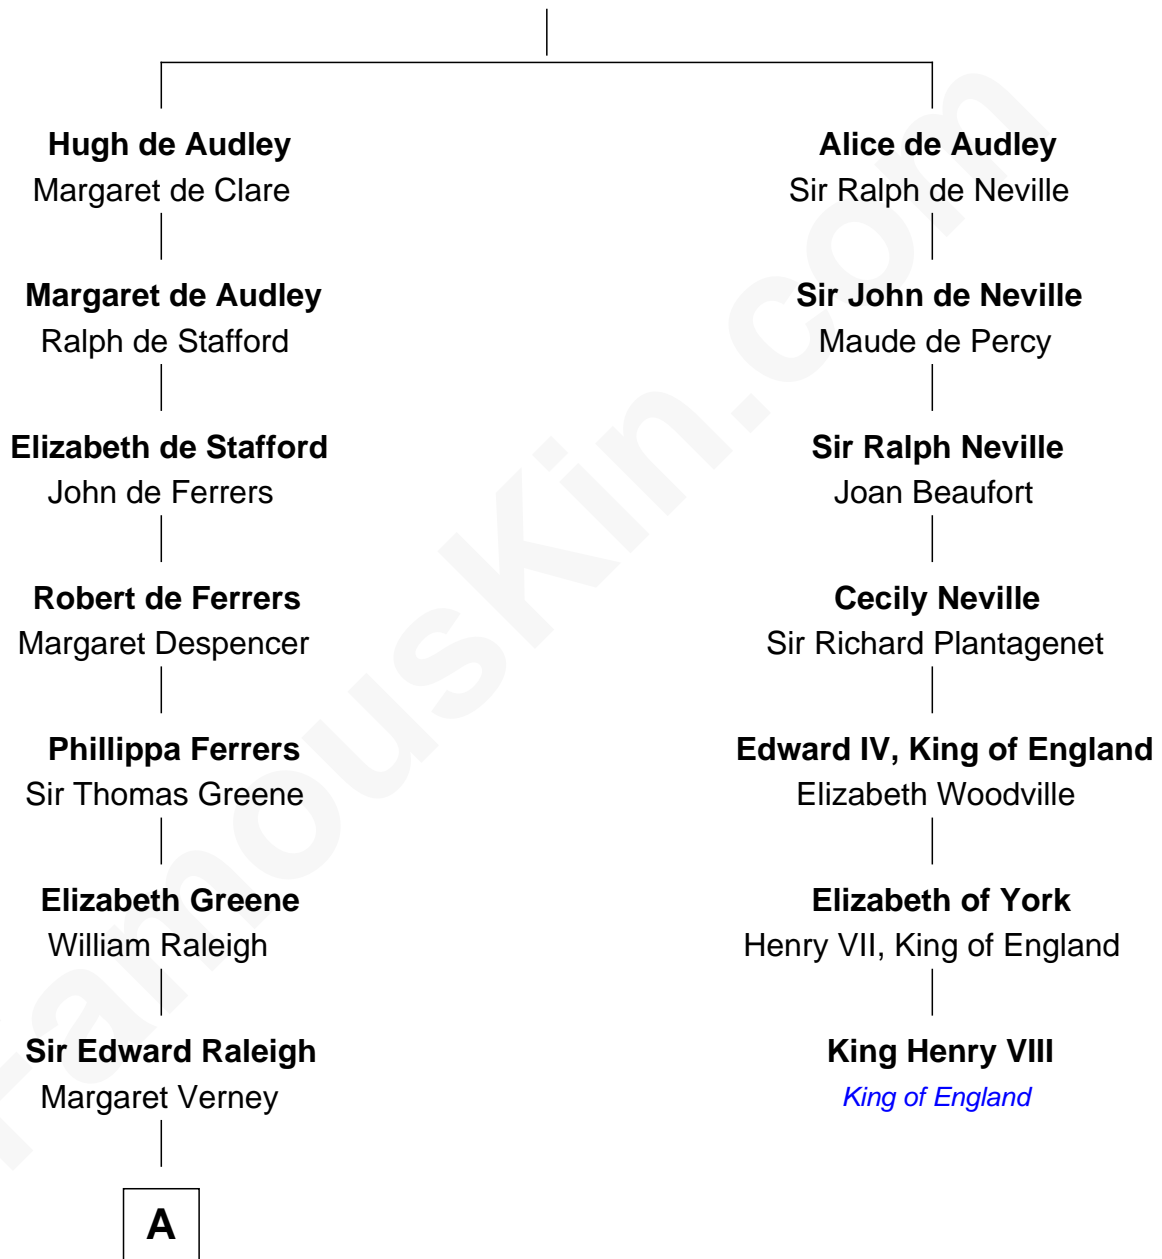

FamousKin.com

Relationship Chart of

Stephen A. Douglas

Participated in Lincoln-Douglas Debates

6th cousin 13 times removed of

King Henry VIII
King of England

Sir Hugh I de Audley
Iseult de Mortimer

B

Martha Arnold
Benajah Douglass

Dr. Stephen Arnold Douglass
Sarah Fiske

Stephen A. Douglas
The Lincoln-Douglas Debates

FamousKin.com