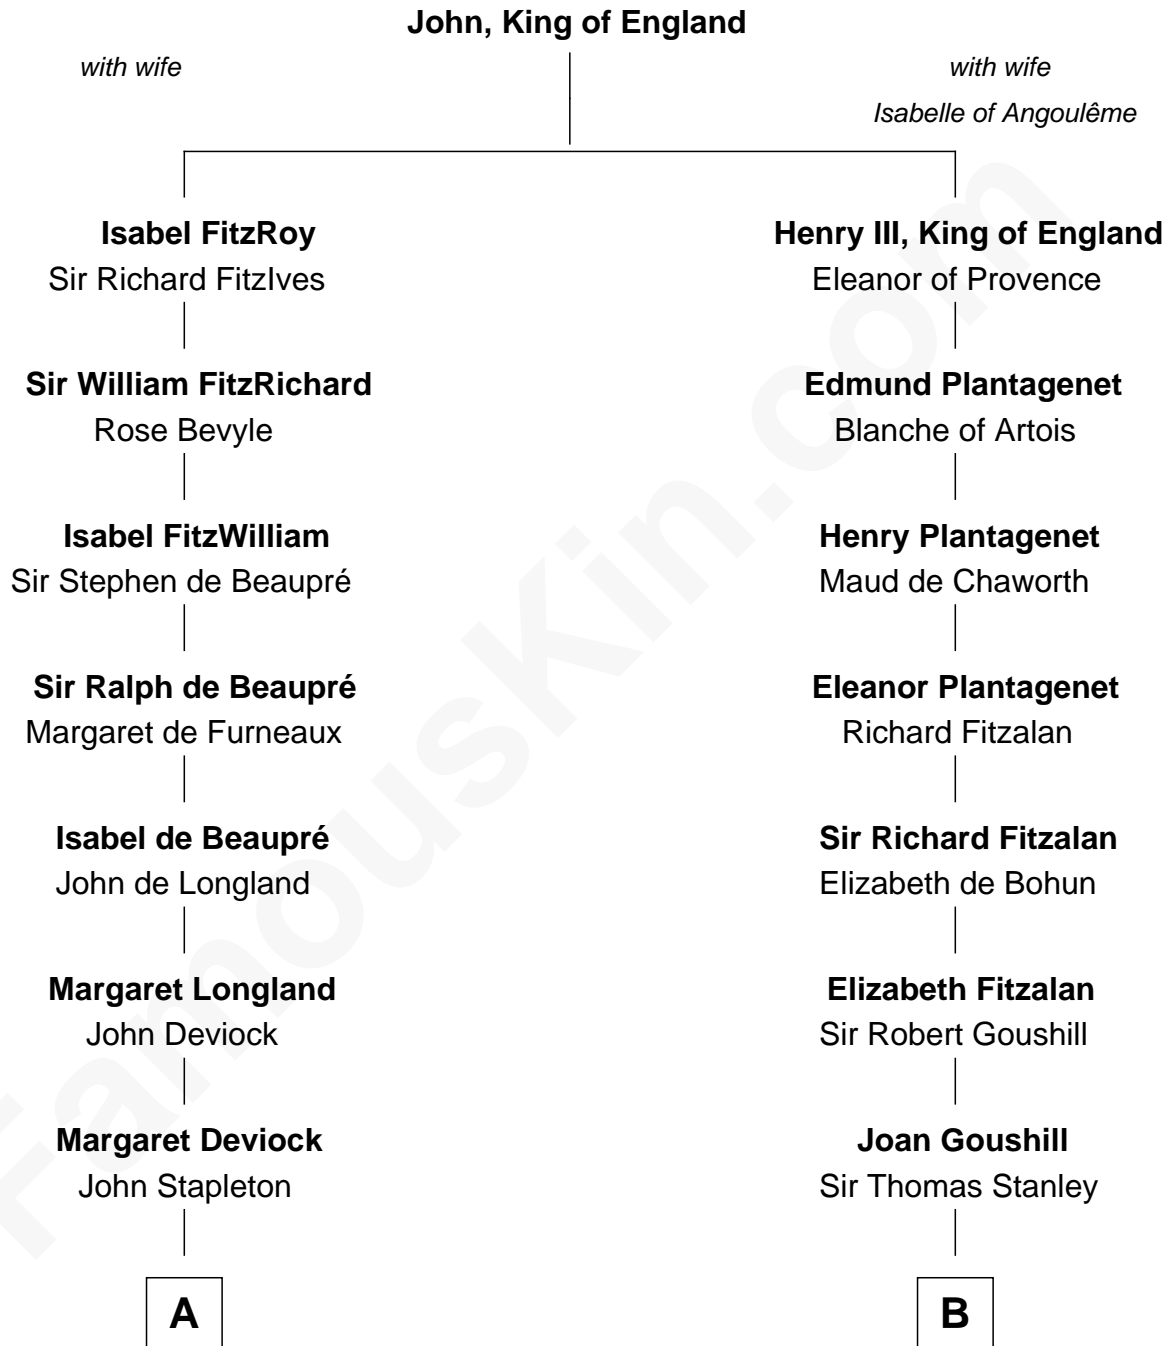

# FamousKin.com Relationship Chart of Stephen A. Douglas

*Participated in Lincoln-Douglas Debates*

**16th cousin 5 times removed of**

**Francis Lightfoot Lee**

*Signer of the Declaration of Independence*

**C**

**Benjamin Fiske**

Abigail Bowen

**Benjamin Fiske**

Susannah Briggs

**Rev. Nathaniel Fiske**

Sarah Arnold

**Sarah Fiske**

Dr. Stephen Arnold Douglass