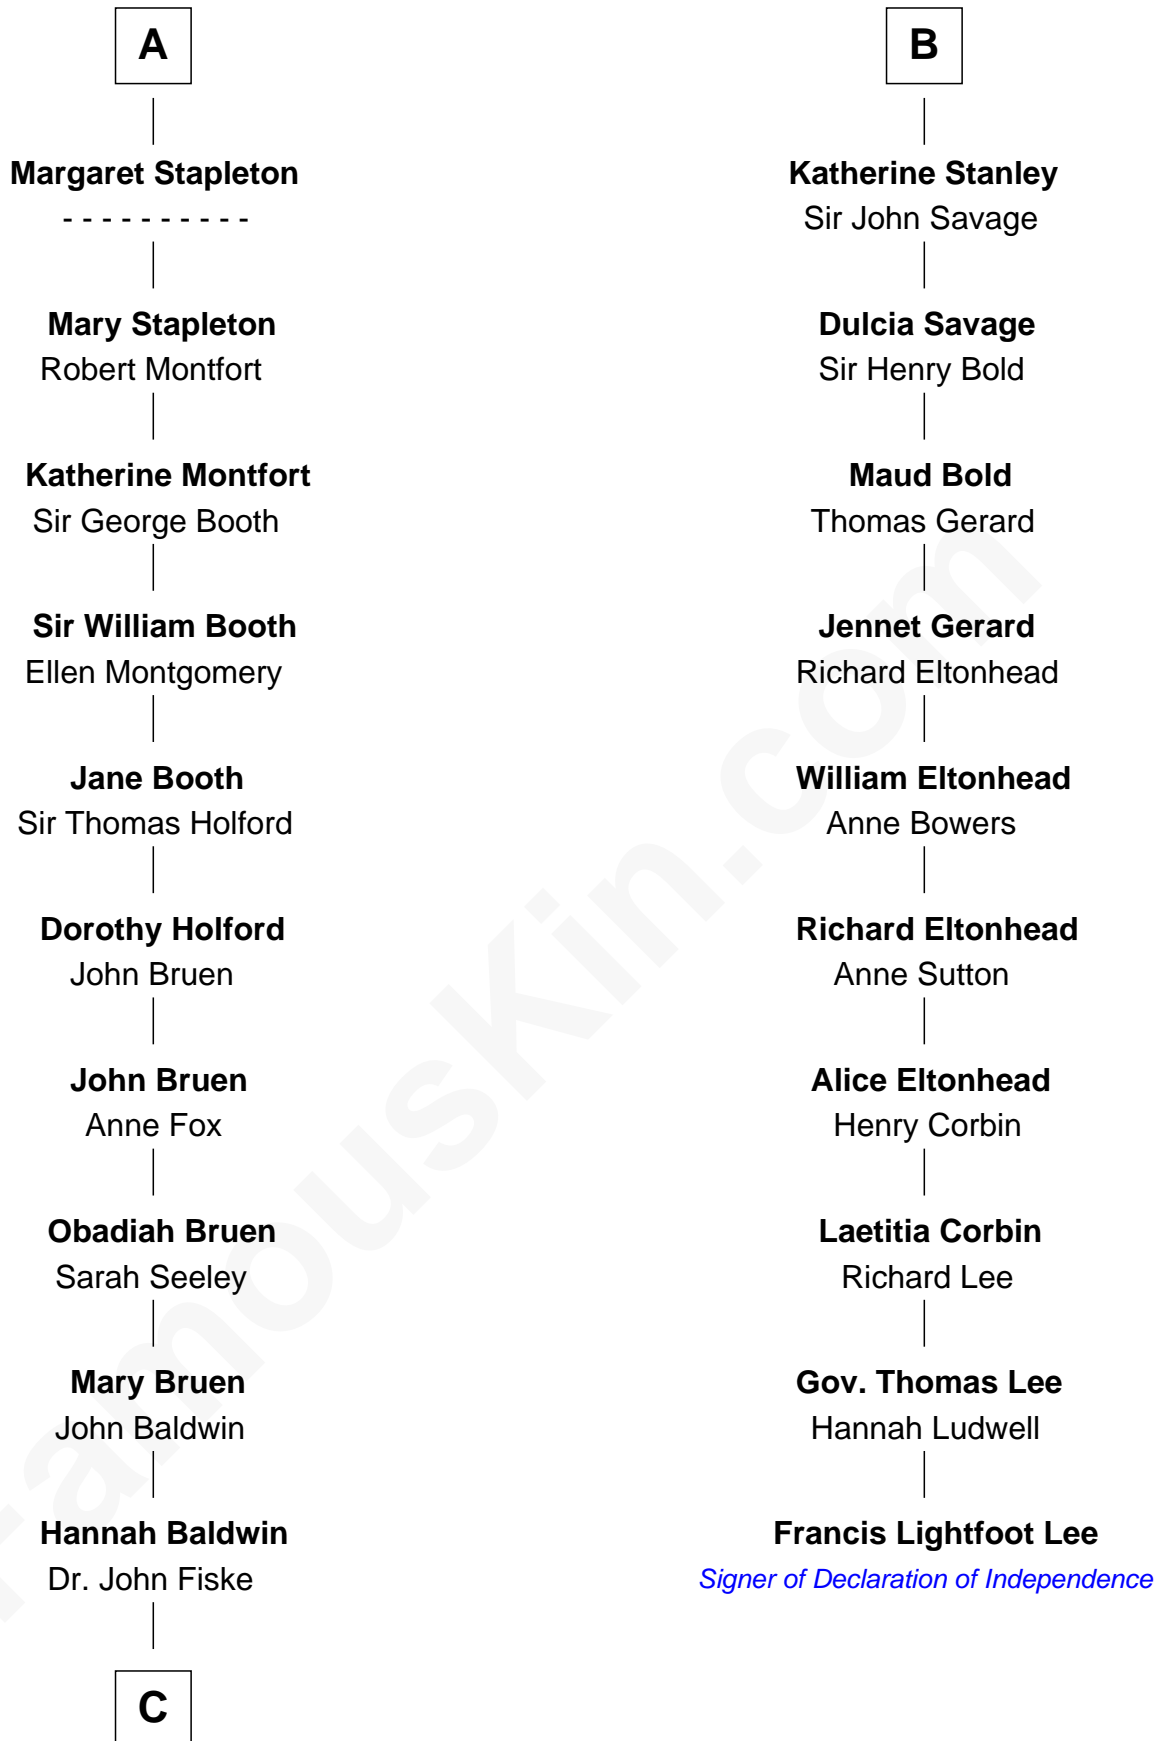

# FamousKin.com Relationship Chart of Stephen A. Douglas

*Participated in Lincoln-Douglas Debates*

**16th cousin 5 times removed of**

**Francis Lightfoot Lee**

*Signer of the Declaration of Independence*

**C**

**Benjamin Fiske**

Abigail Bowen

**Benjamin Fiske**

Susannah Briggs

**Rev. Nathaniel Fiske**

Sarah Arnold

**Sarah Fiske**

Dr. Stephen Arnold Douglass