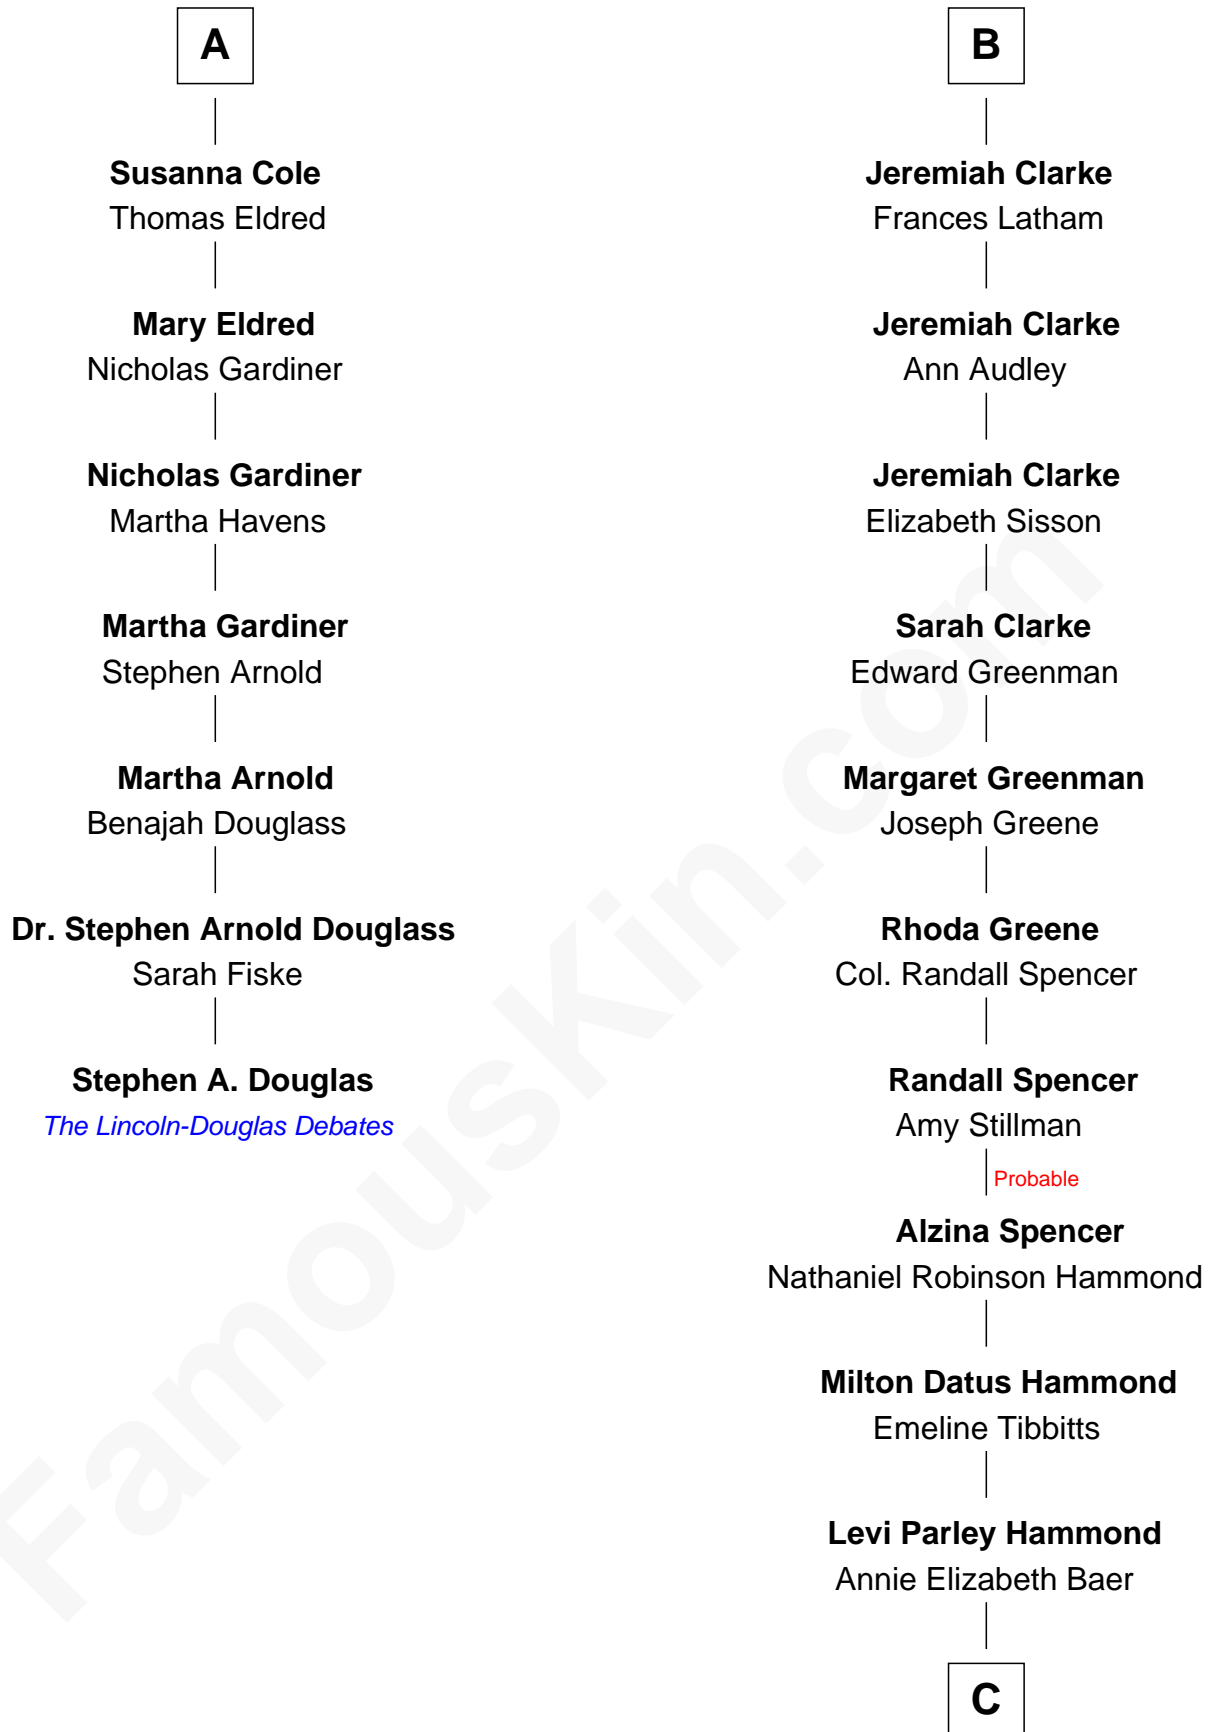

FamousKin.com

Relationship Chart of

Stephen A. Douglas

Participated in Lincoln-Douglas Debates

13th cousin 7 times removed of

Amy Adams
Movie Actress

Sir Thomas Blount
Margaret de Gresley

C