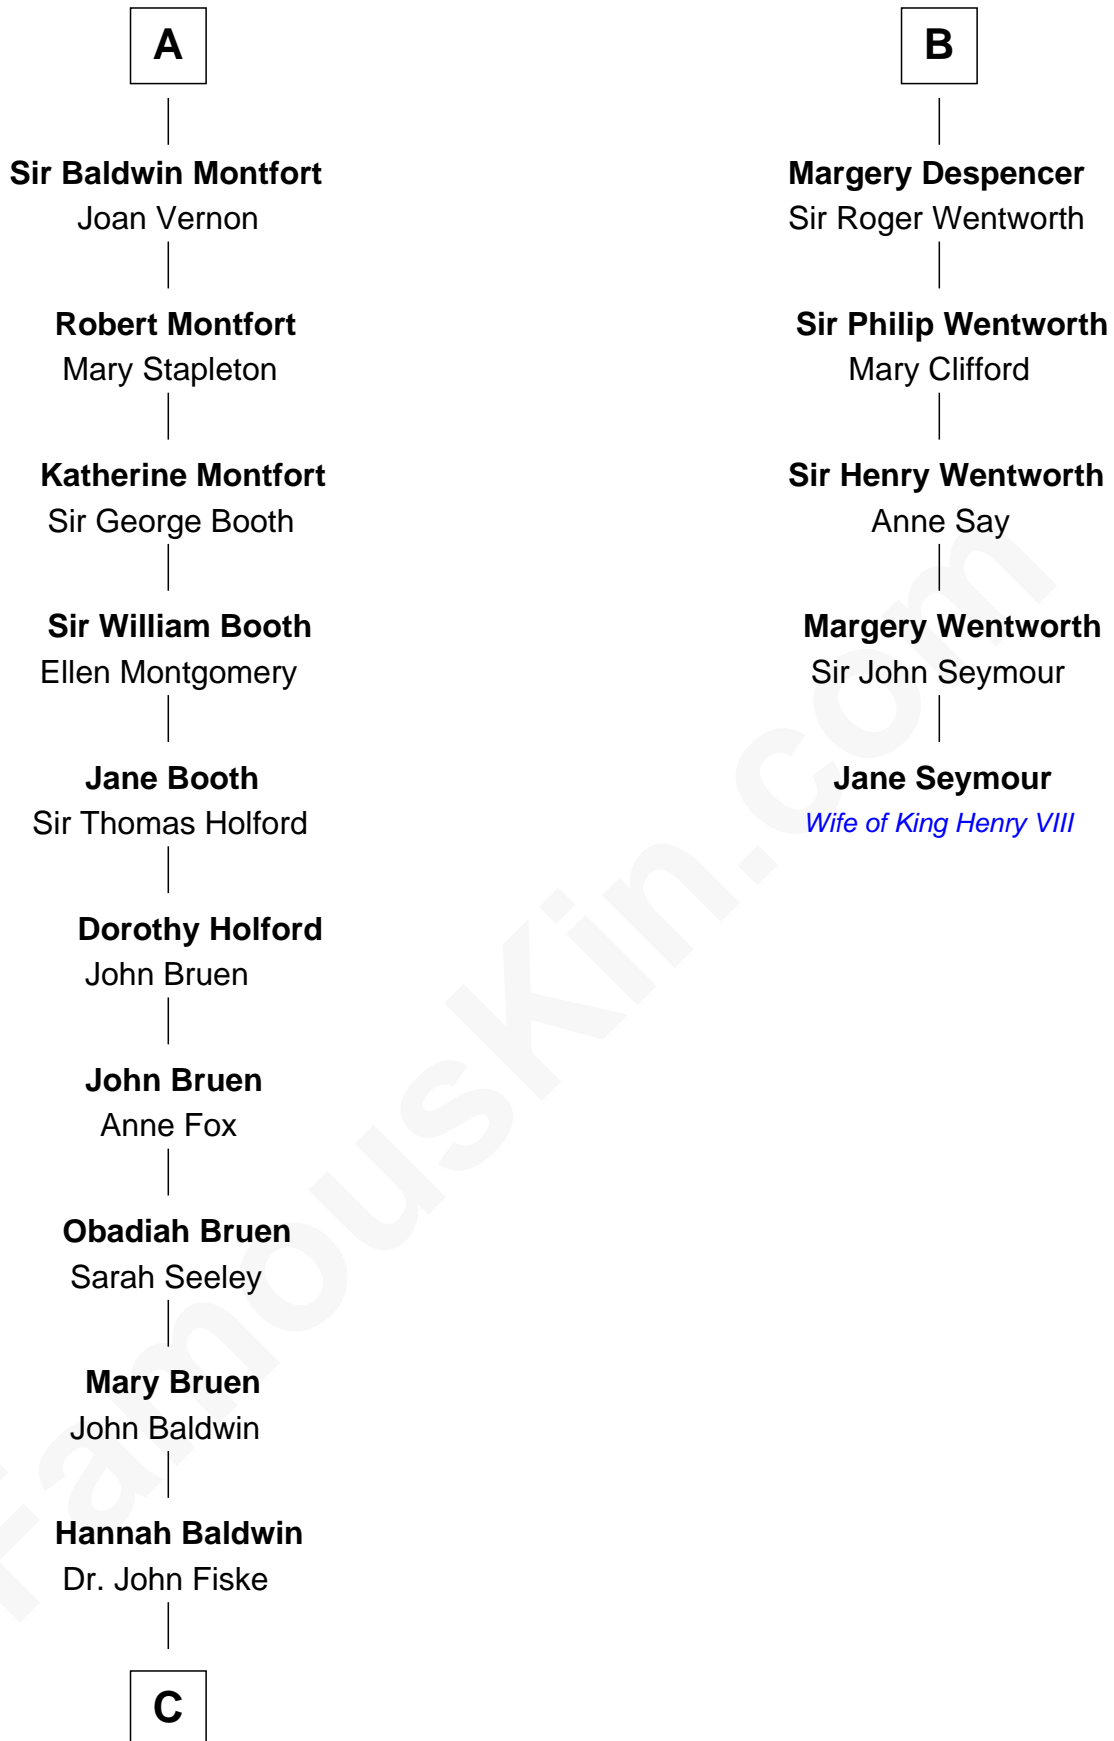

FamousKin.com

Relationship Chart of

Stephen A. Douglas

Participated in Lincoln-Douglas Debates

11th cousin 10 times removed of

Jane Seymour

3rd Wife of King Henry VIII

FamousKin.com