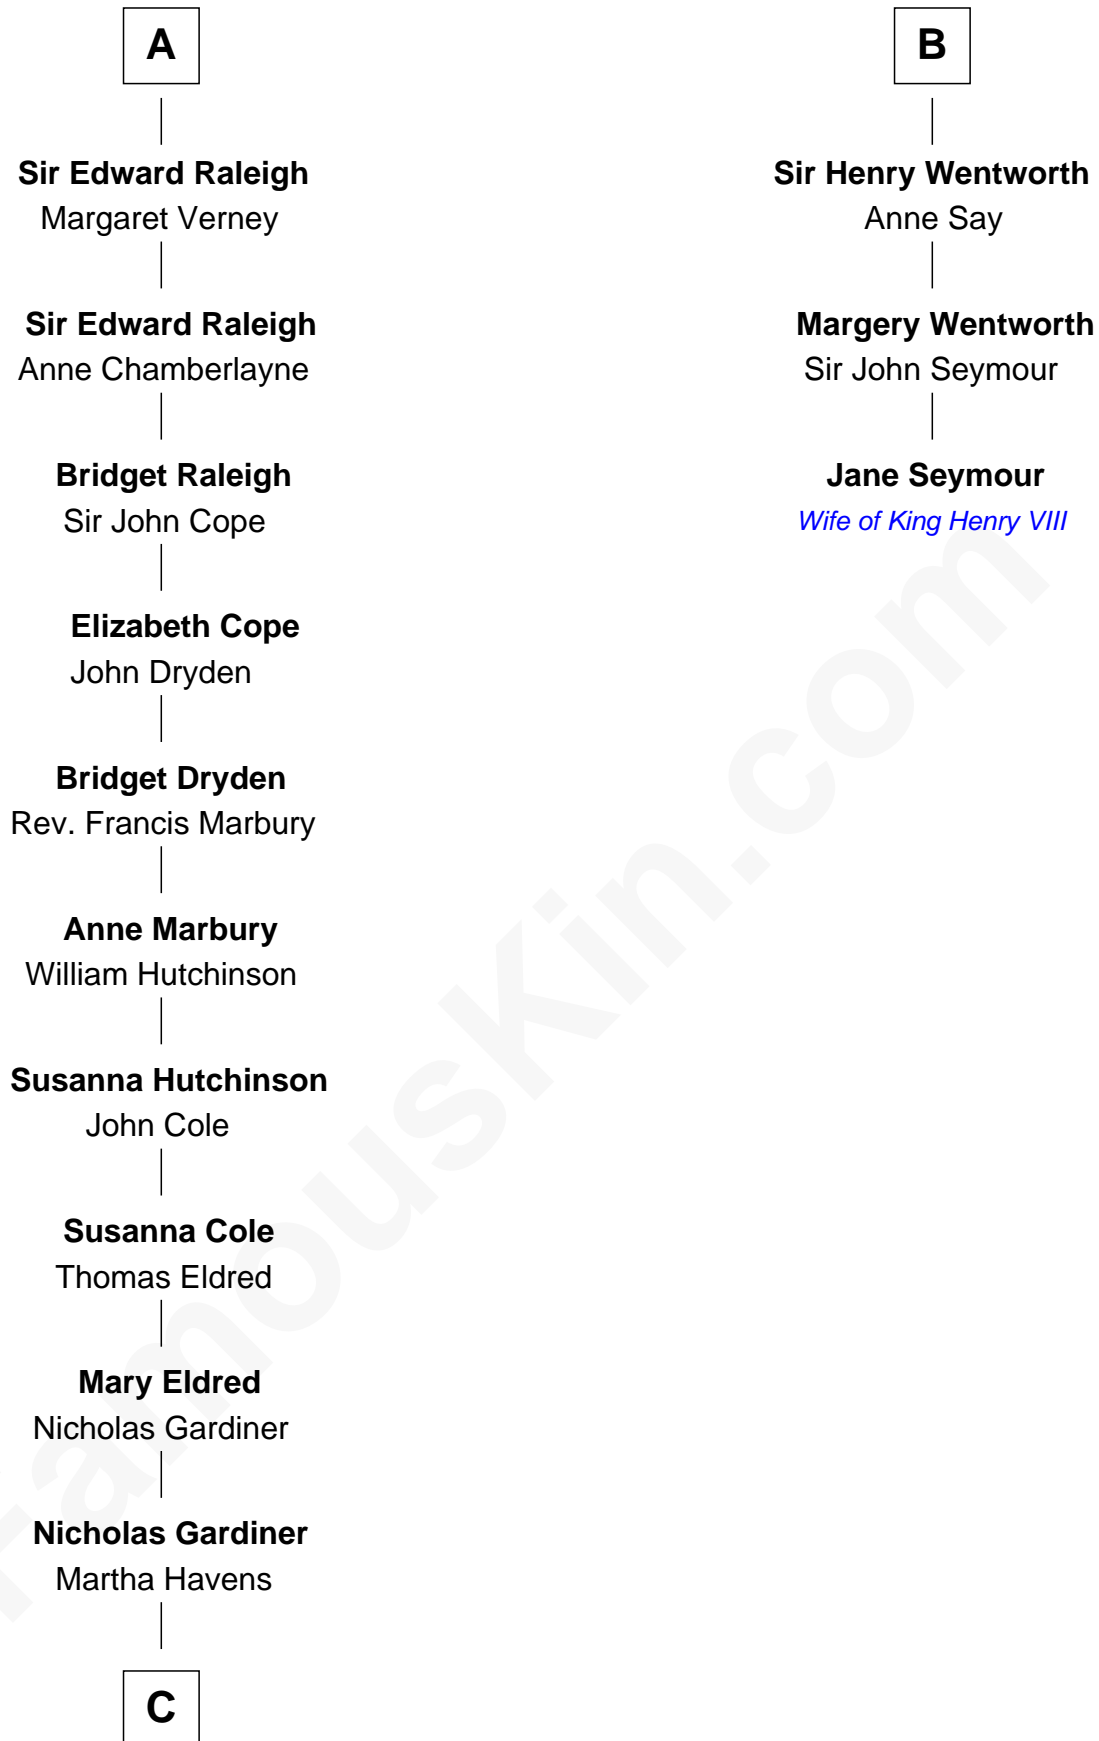

## Relationship Chart of

### Stephen A. Douglas

*Participated in Lincoln-Douglas Debates*

9th cousin 11 times removed of

**Jane Seymour**

*3rd Wife of King Henry VIII*

FamousKin.com