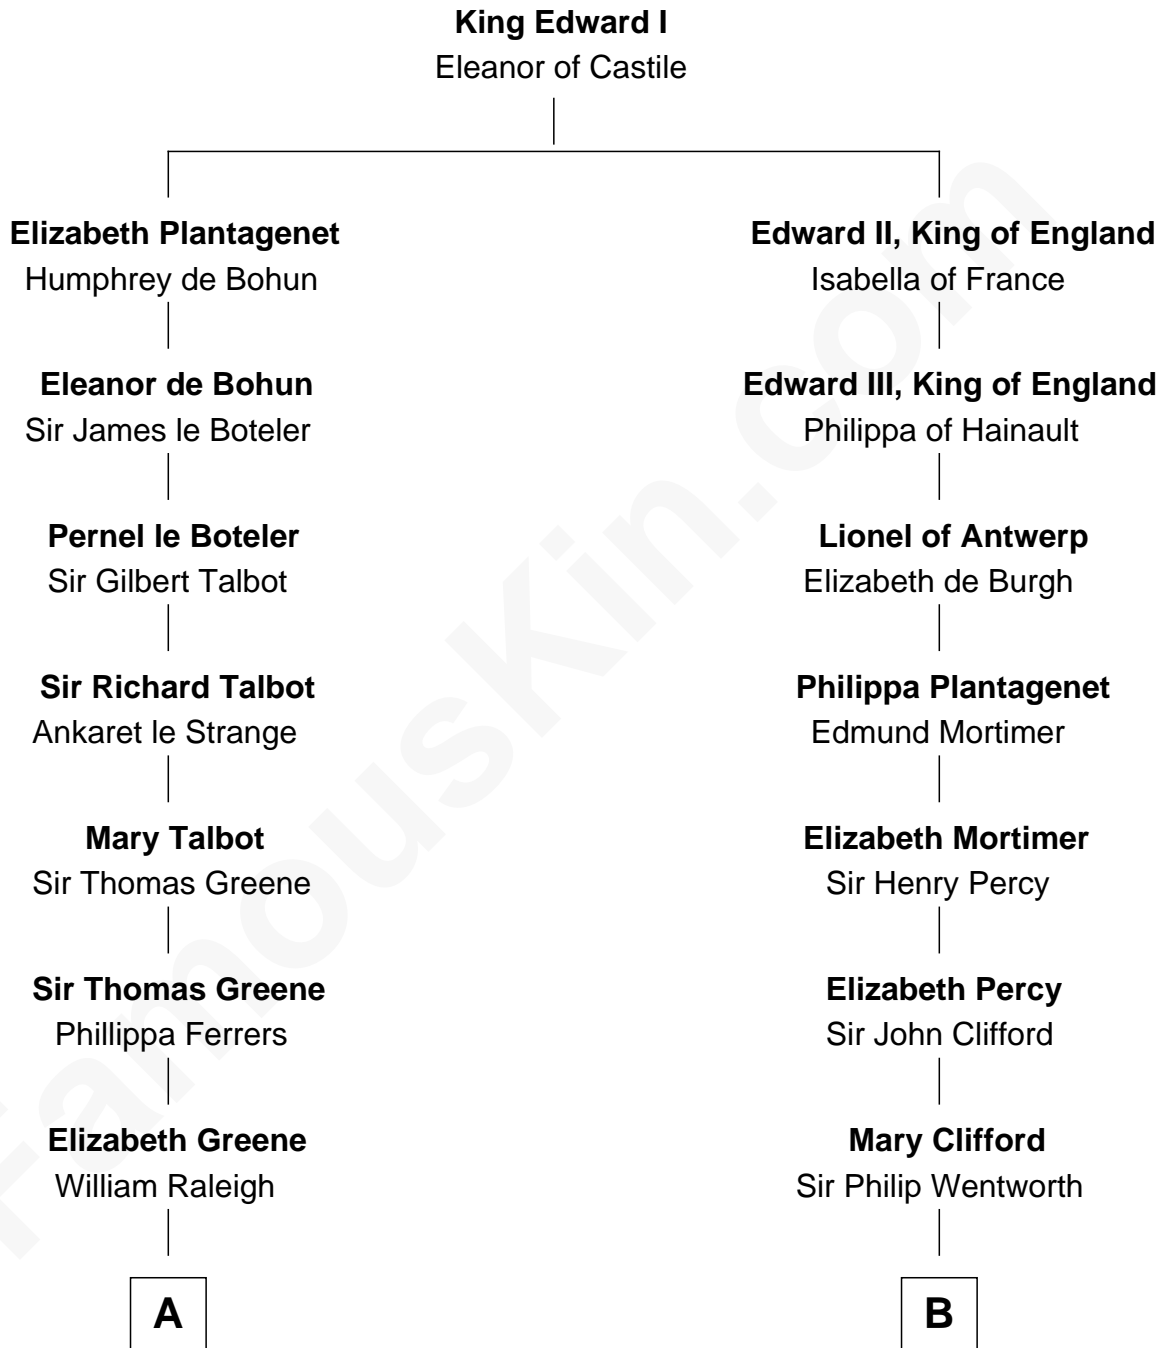

## Relationship Chart of

### Stephen A. Douglas

*Participated in Lincoln-Douglas Debates*

9th cousin 11 times removed of

**Jane Seymour**

*3rd Wife of King Henry VIII*

FamousKin.com