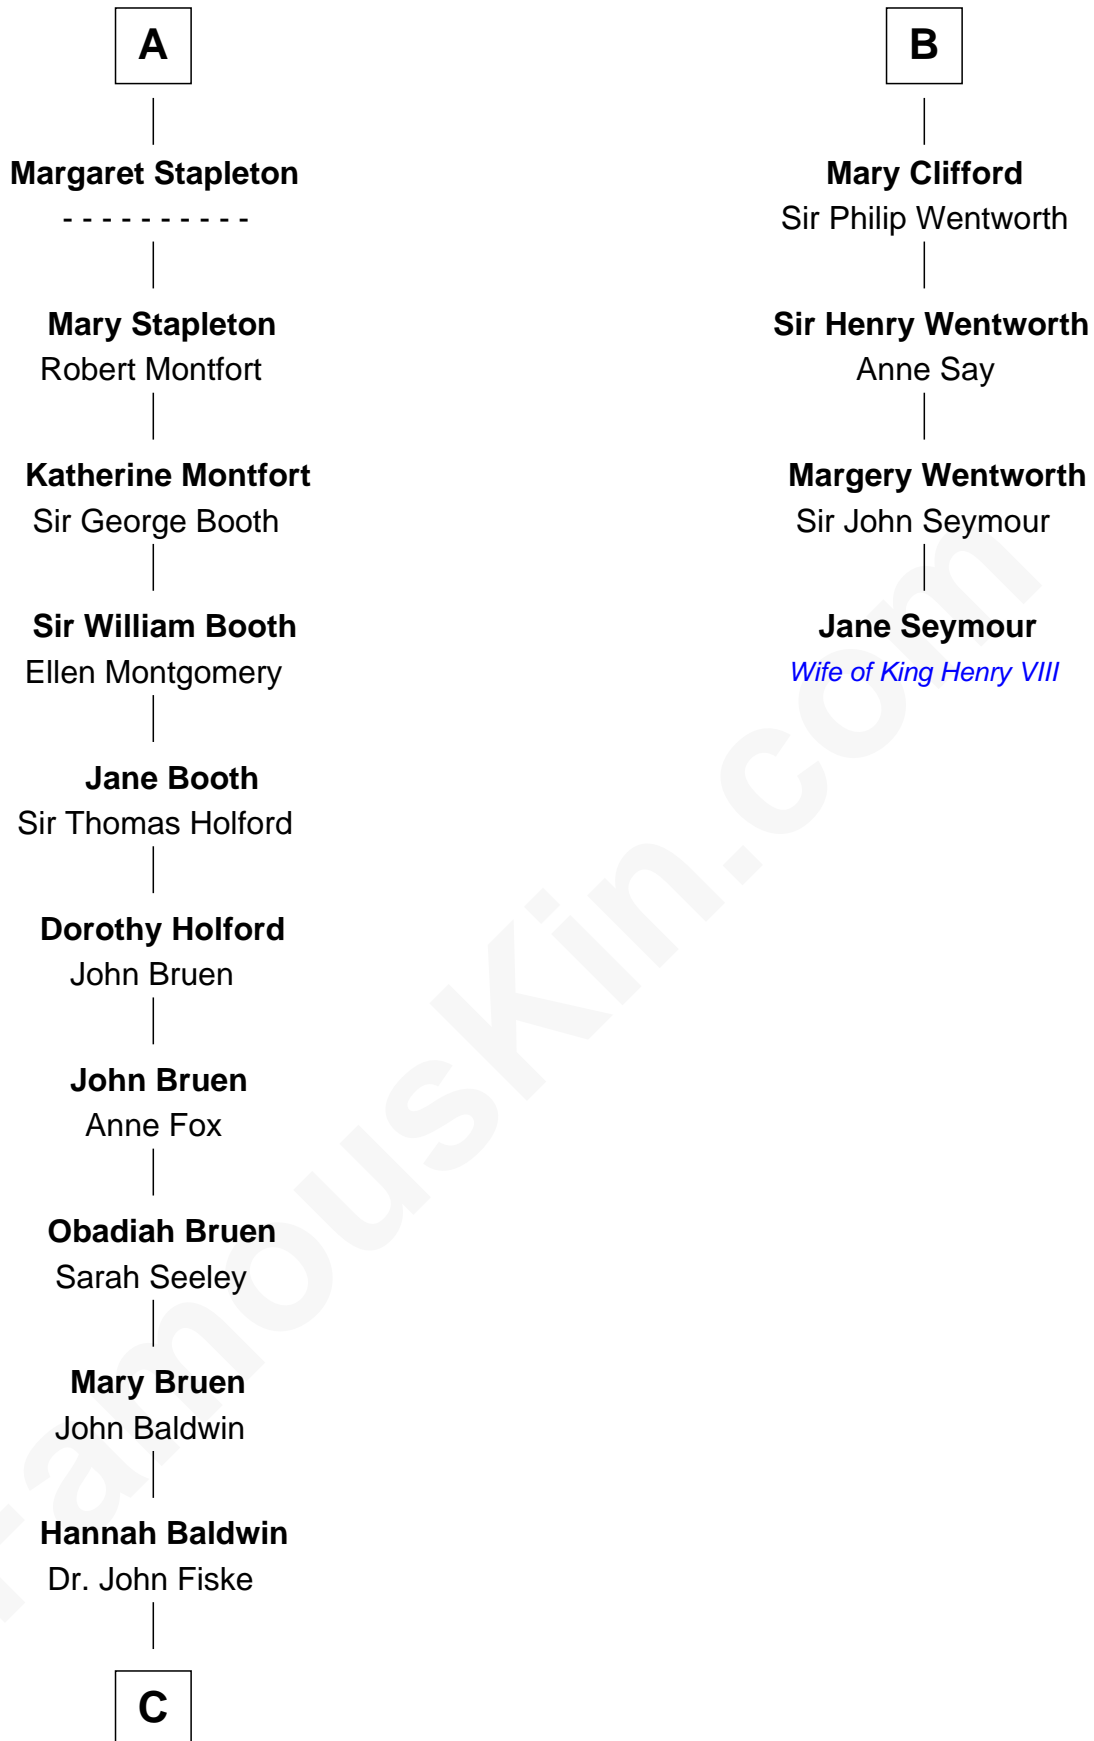

## Relationship Chart of

### Stephen A. Douglas

*Participated in Lincoln-Douglas Debates*

10th cousin 11 times removed of

### Jane Seymour

*3rd Wife of King Henry VIII*

FamousKin.com