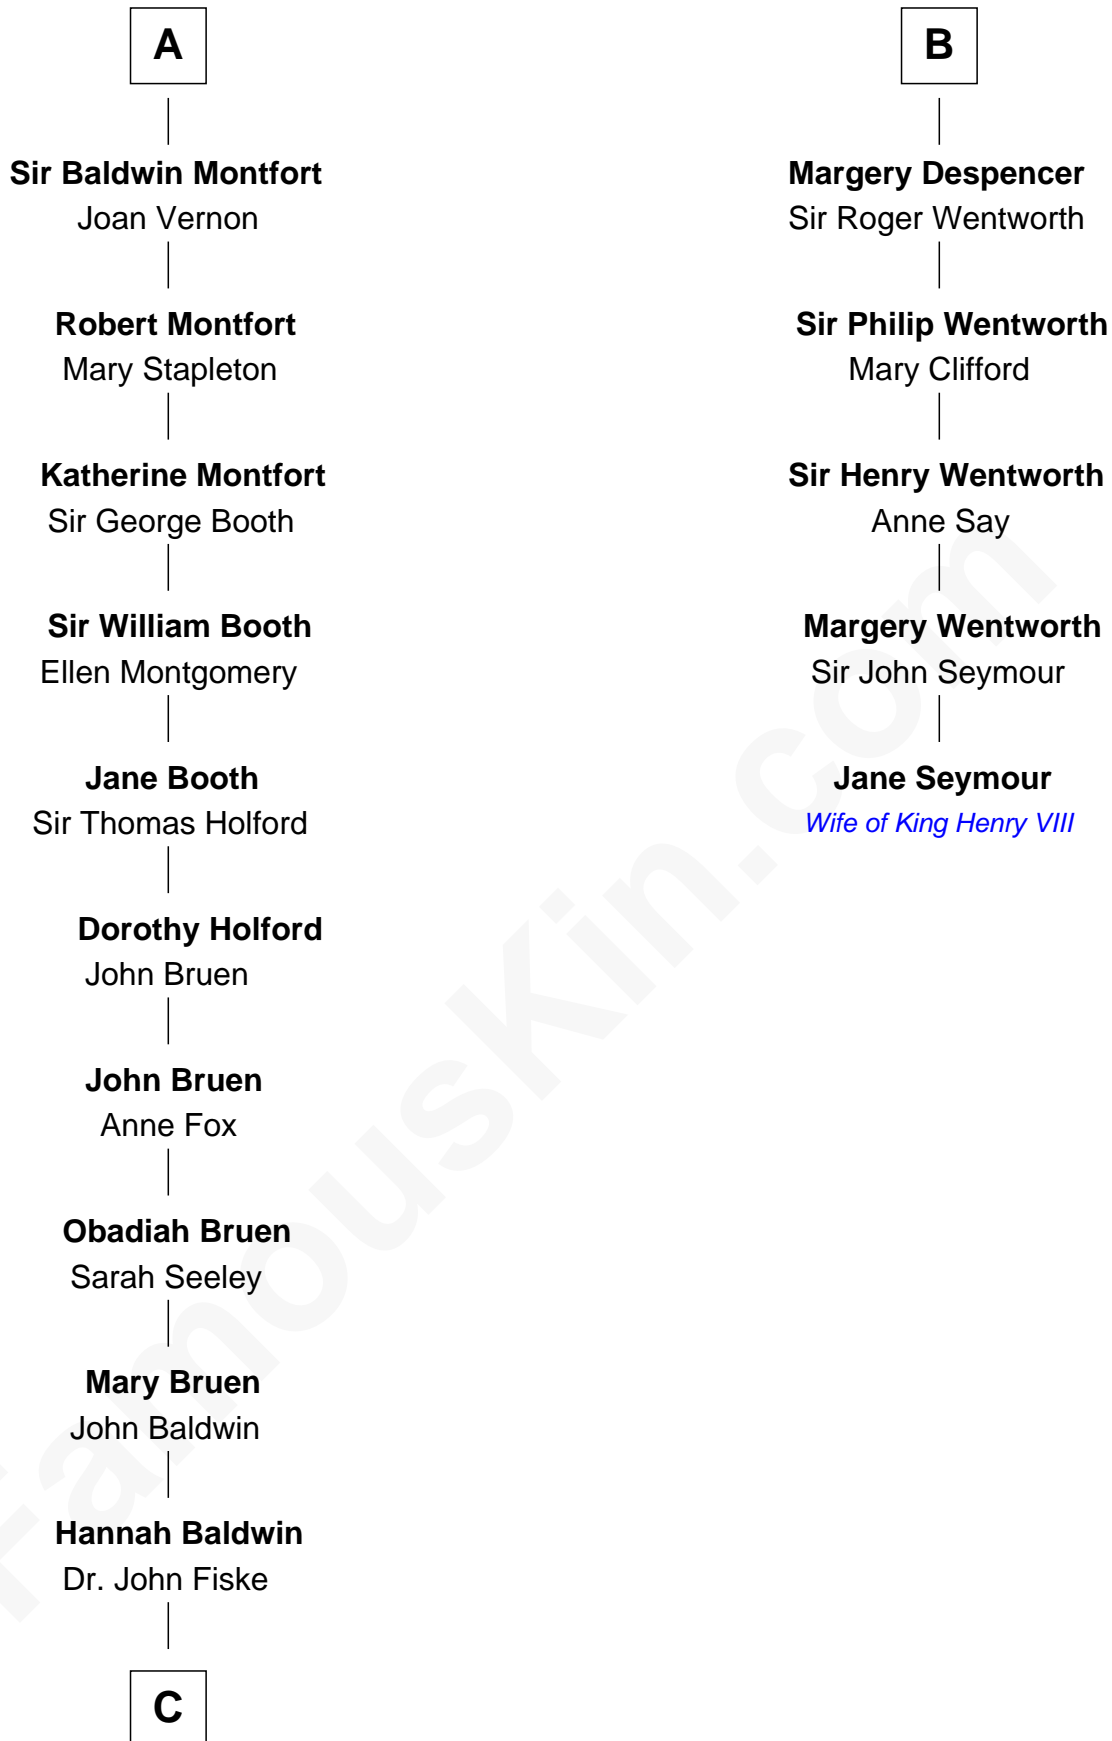

## Relationship Chart of

### Stephen A. Douglas

*Participated in Lincoln-Douglas Debates*

11th cousin 10 times removed of

### Jane Seymour

*3rd Wife of King Henry VIII*

**Hugh le Bigod**  
Maud Marshal

FamousKin.com