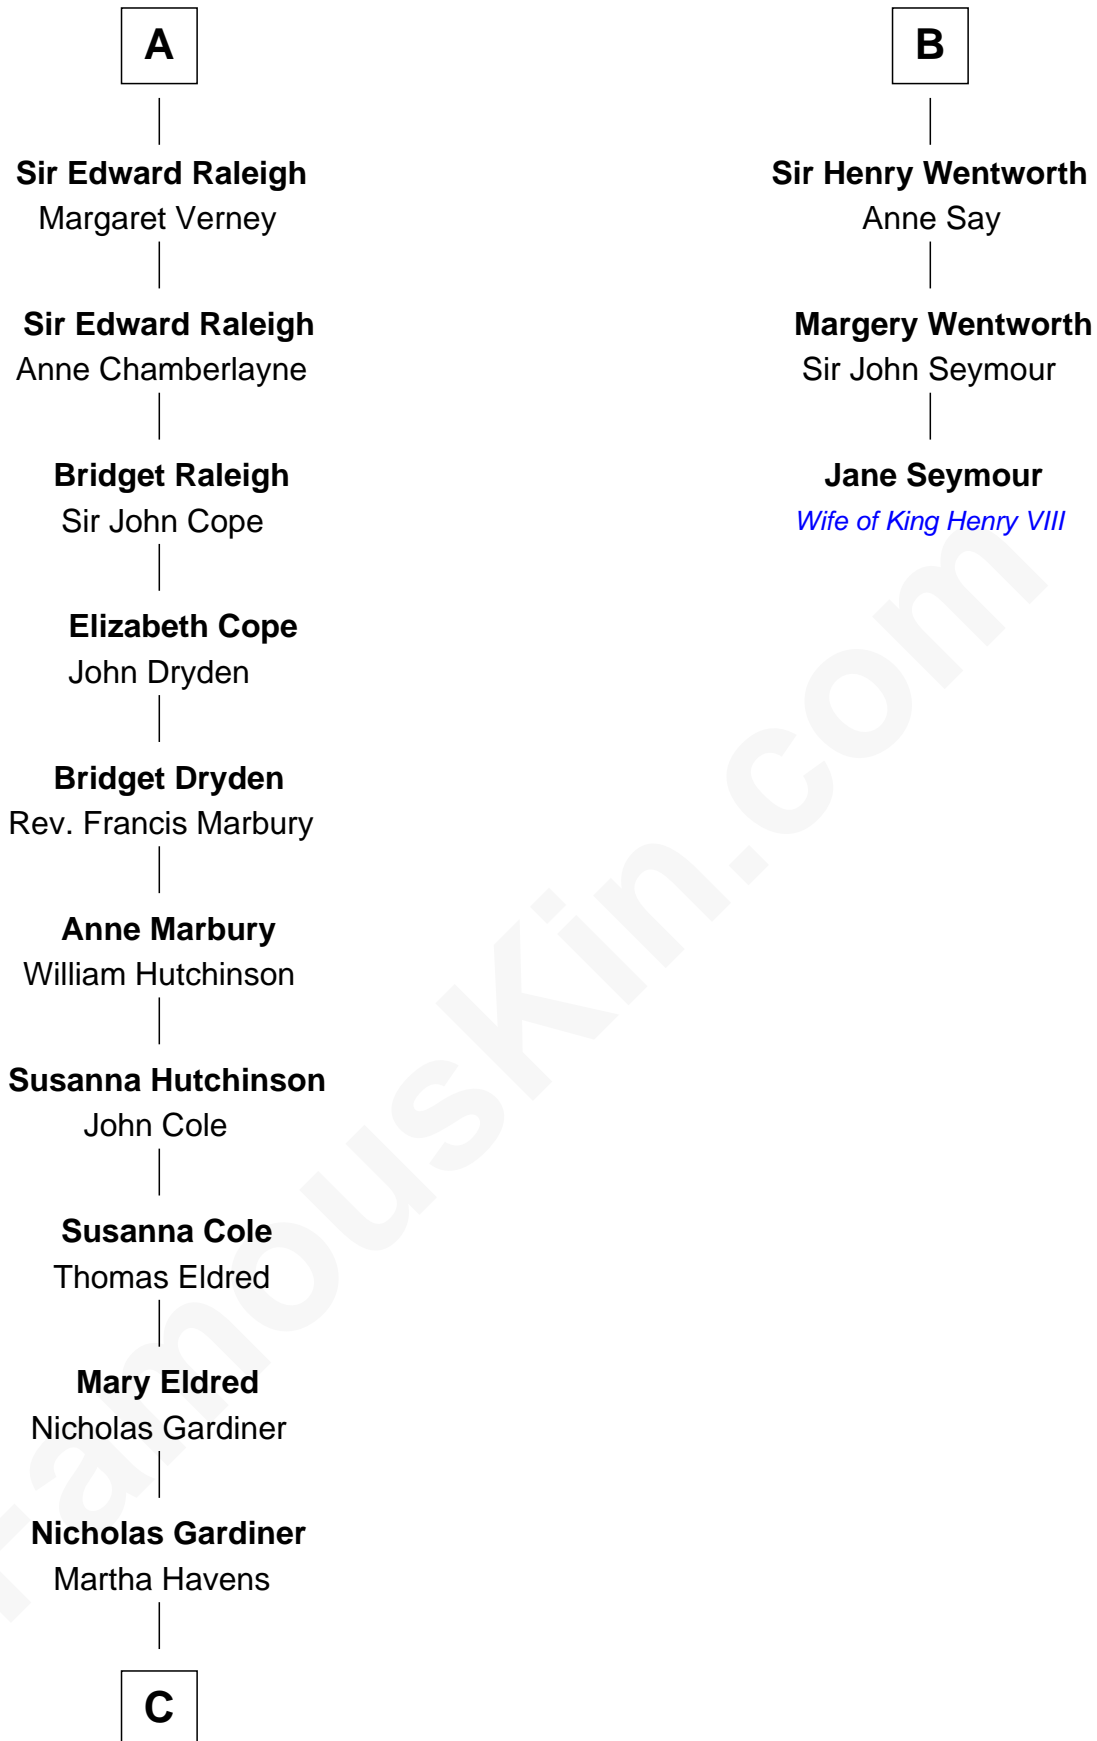

FamousKin.com

Relationship Chart of

Stephen A. Douglas

Participated in Lincoln-Douglas Debates

9th cousin 11 times removed of

Jane Seymour

3rd Wife of King Henry VIII

FamousKin.com