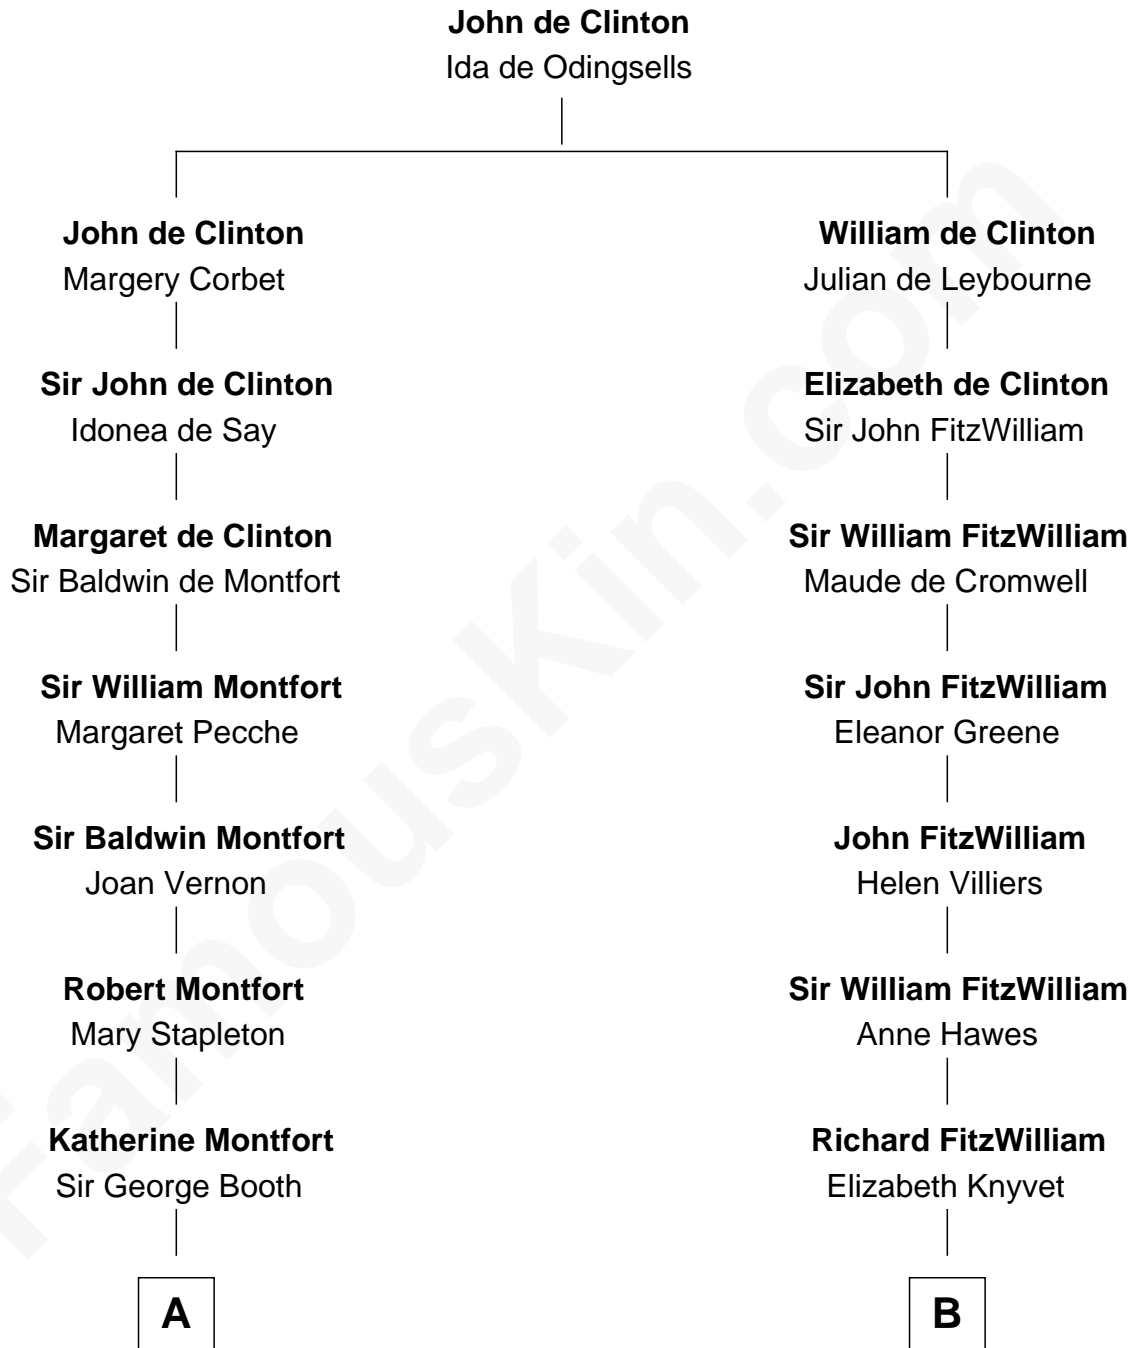

## Relationship Chart of

### Stephen A. Douglas

*Participated in Lincoln-Douglas Debates*

**18th cousin 2 times removed of**

### John Adams Morgan

*1952 Olympic Sailing Gold Medalist*

FamousKin.com