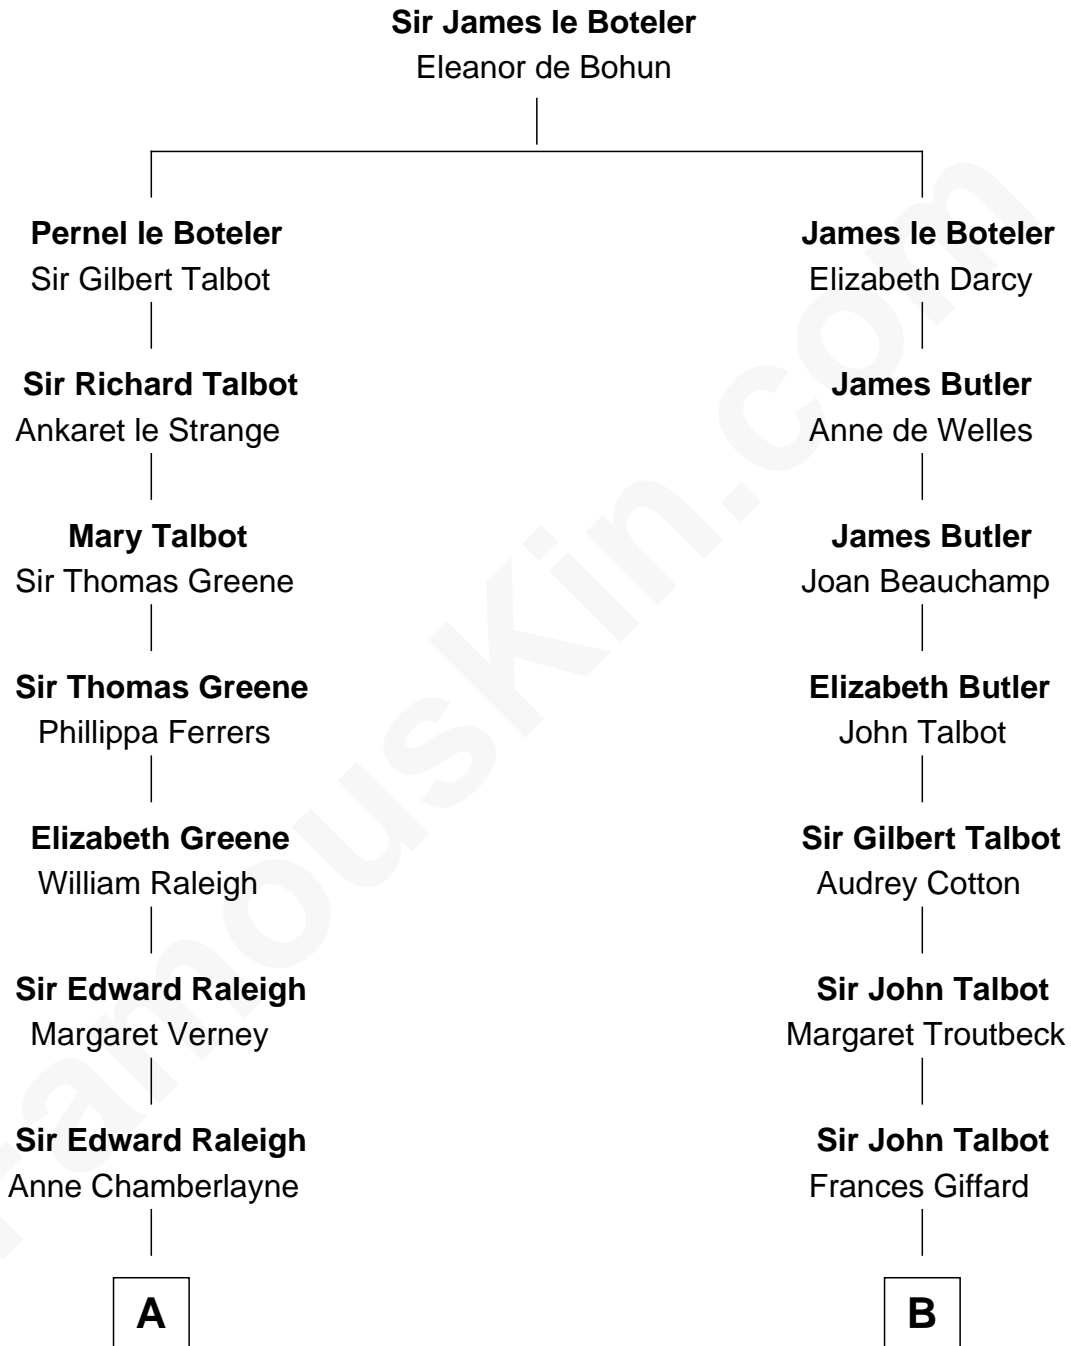

FamousKin.com

Relationship Chart of

Stephen A. Douglas

Participated in Lincoln-Douglas Debates

18th cousin 1 time removed of

Benedict Cumberbatch

Movie, Television and Stage Actor

C