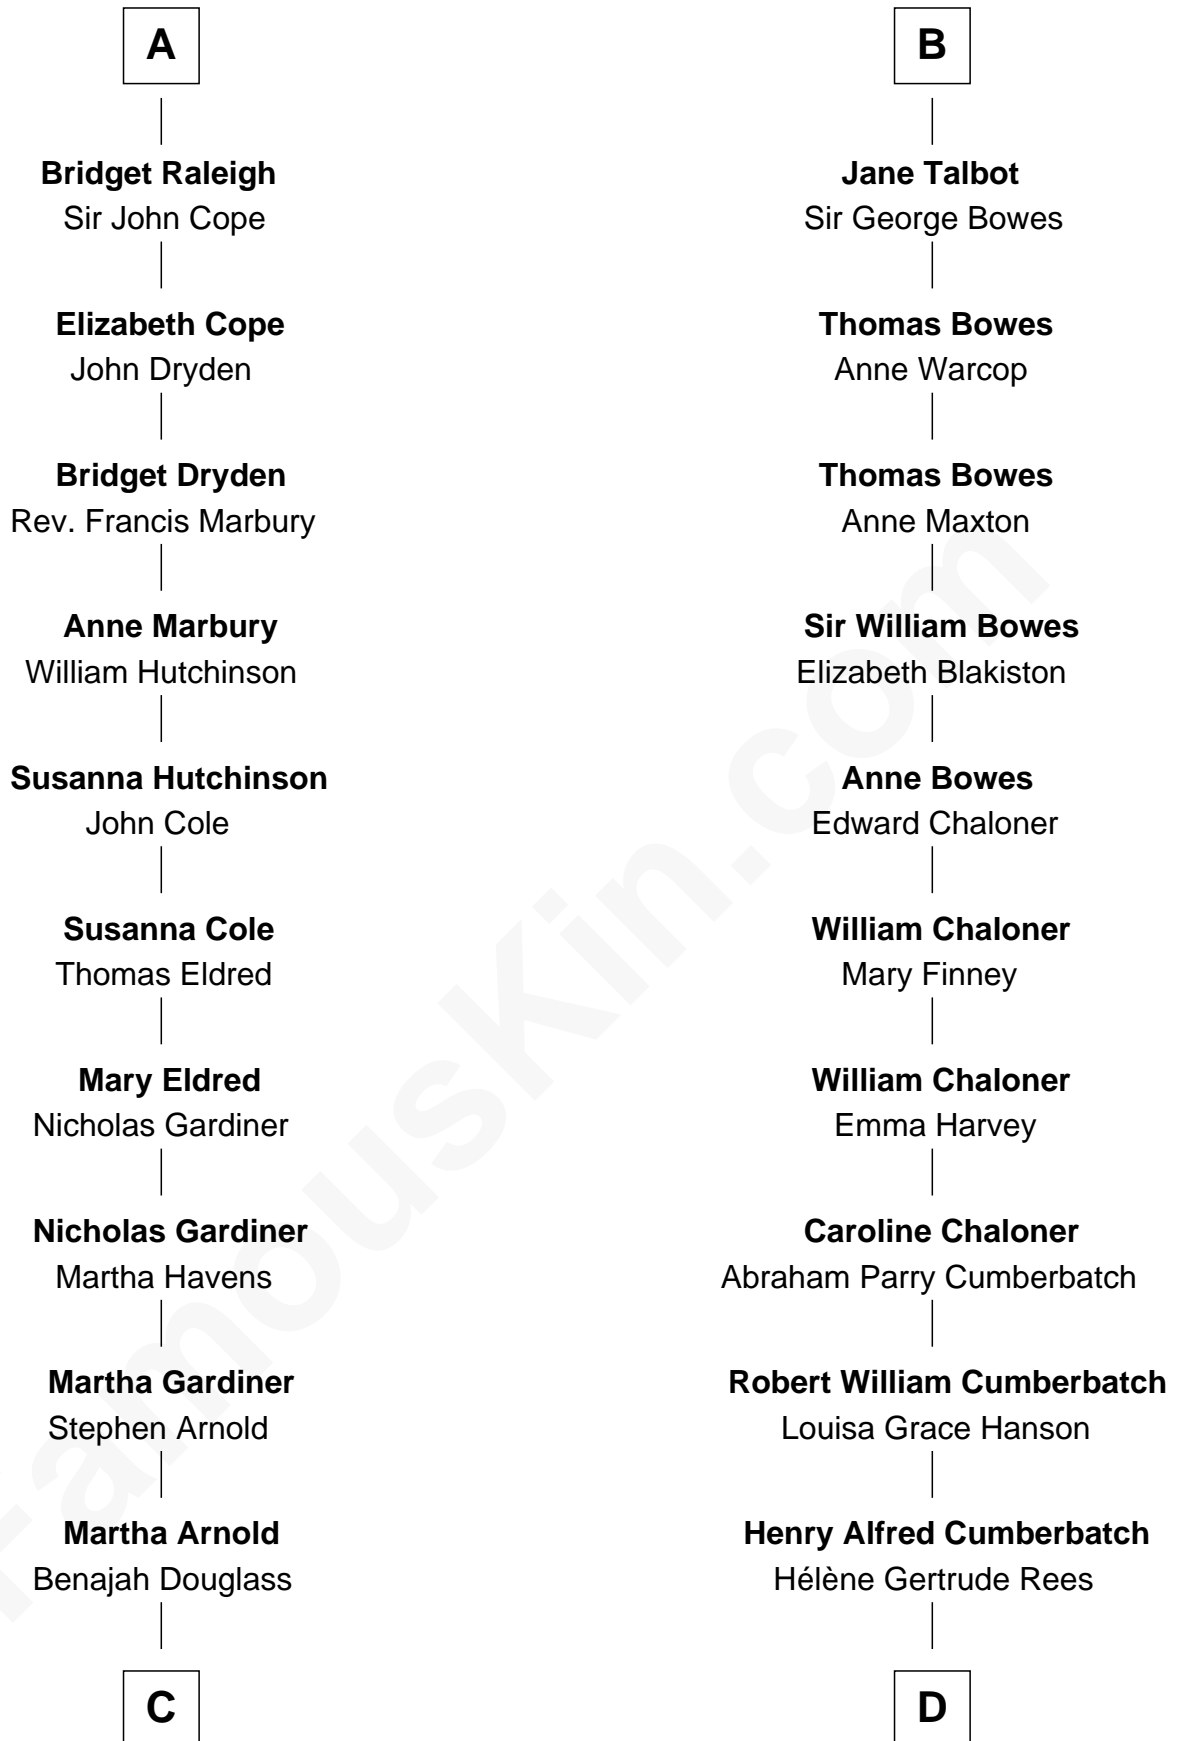

FamousKin.com

Relationship Chart of

Stephen A. Douglas

Participated in Lincoln-Douglas Debates

18th cousin 1 time removed of

Benedict Cumberbatch

Movie, Television and Stage Actor

C

Dr. Stephen Arnold Douglass

Sarah Fiske

Stephen A. Douglas

The Lincoln-Douglas Debates

D

Henry Carlton Cumberbatch

Pauline Ellen Laing Congdon

Timothy Carlton Congdon Cumberbatch