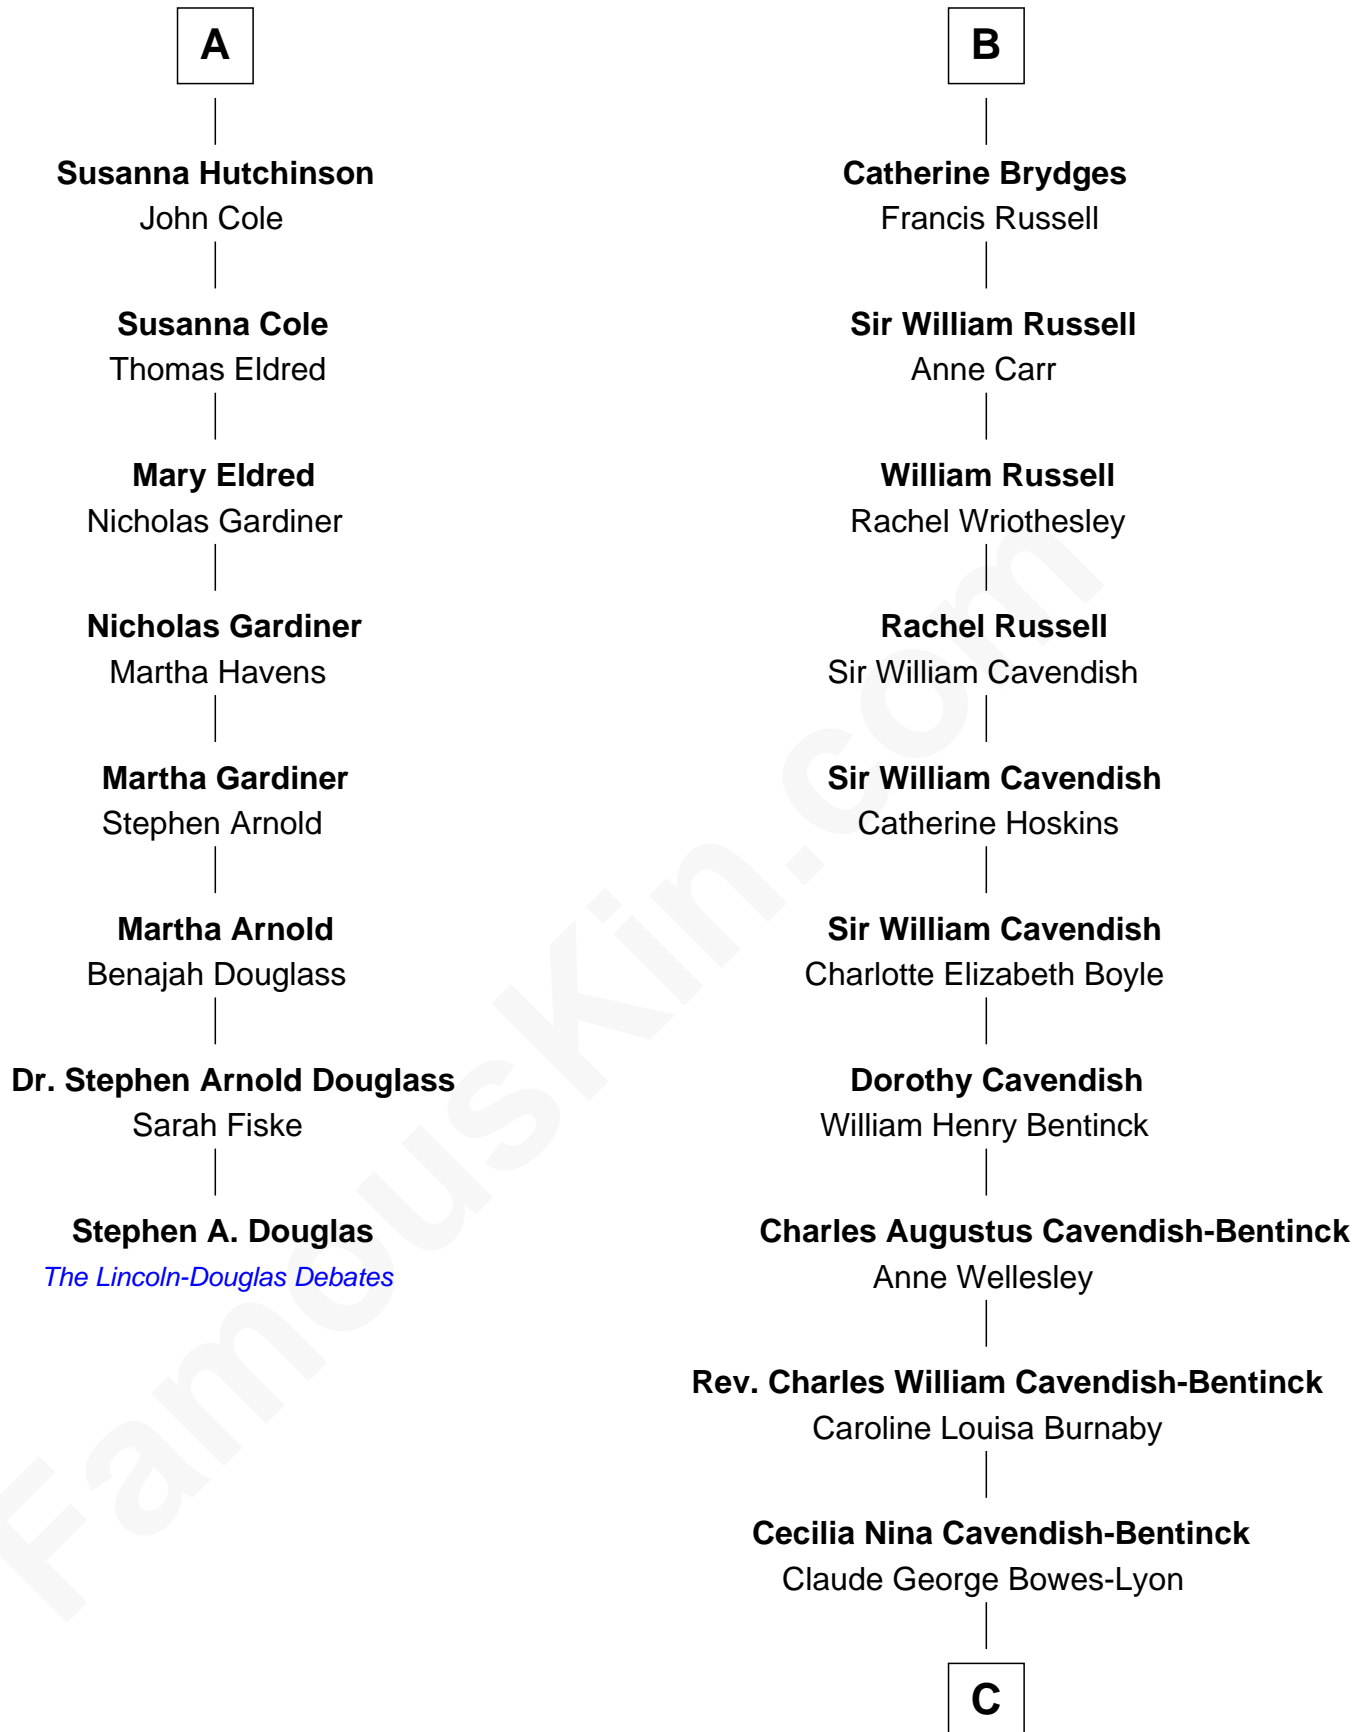

FamousKin.com

Relationship Chart of

Stephen A. Douglas

Participated in Lincoln-Douglas Debates

14th cousin 4 times removed of

Queen Elizabeth II

Queen of the United Kingdom

Sir Walter Blount

Elizabeth Dudley

William Stourton

Ursula Stourton

Sir Edward Clinton

Frances Clinton

Giles Brydges

B

C